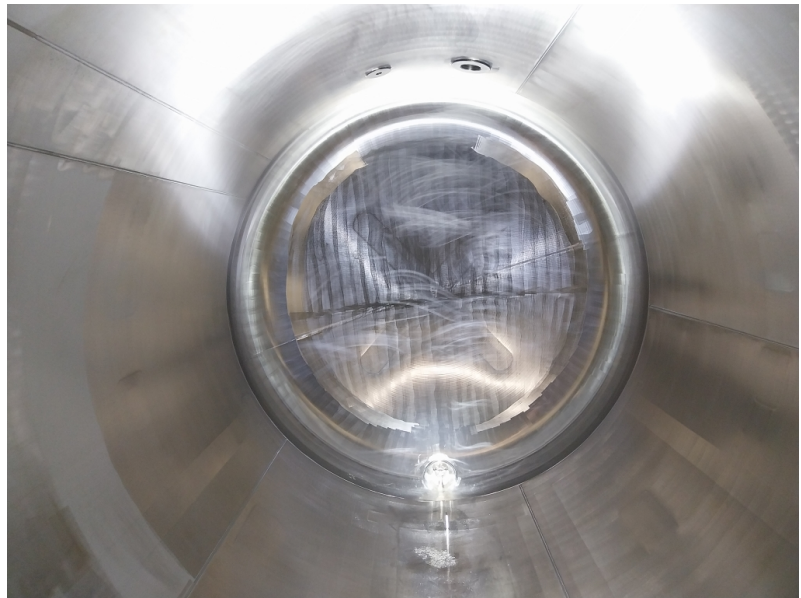

Top

Spill box

Manlid

Internal

Internal

INFORMATION UNIT				
UNIT NUMBER	MEBU 226282 8		CAPACITY L	26,000
CONTAINER TYPE	TANK20FT		MAX GROSS WEIGHT KG	36,000
MANUFACTURER	CIMC		TARE WEIGHT KG	3,650
CONSTRUCTION YEAR	2010		PAYLOAD KG	32,350
USAGE CATEGORY	Chemicals		M.A.W.P. BAR	4.00
APPROVER RID/ADR	Yes		TEST PRESSURE BAR	6.00
ISO-CODE	22K2		INSULATION TYPE	Rockwool 50
ADR-CODE	N/A		NR. OF SPILL BOXES	2
T-CODE	T12		REMOTE CONTROL	Yes
BOTTOM DISCHARGE	Butterfly + foot valve		WALKWAY	Yes
TOP DISCHARGE	Ball valve		HANDRAIL	Yes
SHELL MATERIAL	Stainless steel		BURSTING DISC	Yes
STEEL THICKNESS MM	6	EMS	HEATING TYPE	Steam