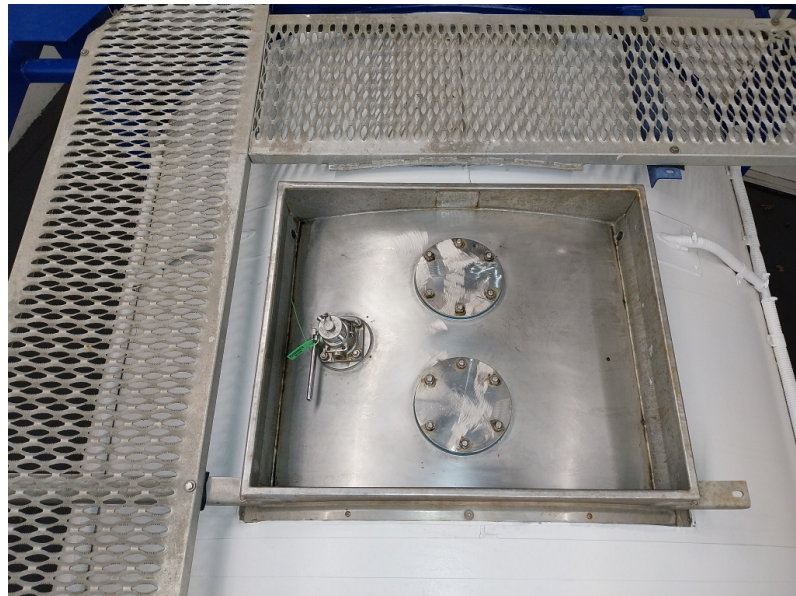

# Product information

**MEBU 225312 7**

Your  
worldwide  
**Partner**  
in ISO tanks  
and containers

**25,000 L**  
**TANK20FT**  
**Chemicals**  
**22K2**

Rear - right hand side

Front - left hand side

Valve

Top

Spill box

Manlid

Internal

Internal

INFORMATION UNIT				
UNIT NUMBER	MEBU 225312 7		CAPACITY L	25,000
CONTAINER TYPE	TANK20FT		MAX GROSS WEIGHT KG	36,000
MANUFACTURER	CIMC		TARE WEIGHT KG	3,740
CONSTRUCTION YEAR	2010		PAYLOAD KG	32,260
USAGE CATEGORY	Chemicals		M.A.W.P. BAR	4.00
APPROVER RID/ADR	Yes		TEST PRESSURE BAR	6.00
ISO-CODE	22K2		INSULATION TYPE	Rockwool 50
ADR-CODE	N/A		NR. OF SPILL BOXES	2
T-CODE	T12		REMOTE CONTROL	Yes
BOTTOM DISCHARGE	Butterfly + foot valve		WALKWAY	Yes
TOP DISCHARGE	None		HANDRAIL	No
SHELL MATERIAL	Stainless steel		BURSTING DISC	Yes
STEEL THICKNESS MM	6	EMS	HEATING TYPE	Steam