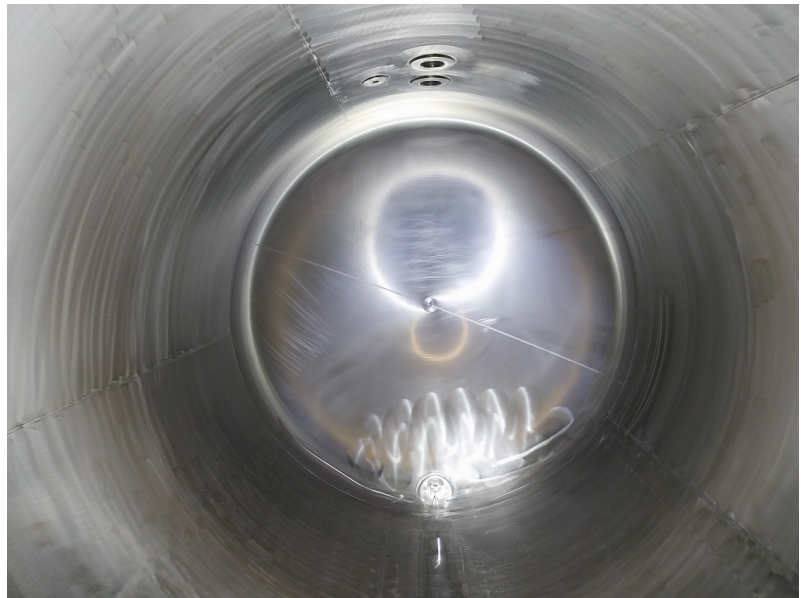

Top

Spill box

Manlid

Internal

Internal

INFORMATION UNIT				
UNIT NUMBER	MEBU 225312 7		CAPACITY L	25,000
CONTAINER TYPE	TANK20FT		MAX GROSS WEIGHT KG	36,000
MANUFACTURER	CIMC		TARE WEIGHT KG	3,740
CONSTRUCTION YEAR	2010		PAYLOAD KG	32,260
USAGE CATEGORY	Chemicals		M.A.W.P. BAR	4.00
APPROVER RID/ADR	Yes		TEST PRESSURE BAR	6.00
ISO-CODE	22K2		INSULATION TYPE	Rockwool 50
ADR-CODE	N/A		NR. OF SPILL BOXES	2
T-CODE	T12		REMOTE CONTROL	Yes
BOTTOM DISCHARGE	Butterfly + foot valve		WALKWAY	Yes
TOP DISCHARGE	None		HANDRAIL	No
SHELL MATERIAL	Stainless steel		BURSTING DISC	Yes
STEEL THICKNESS MM	6	EMS	HEATING TYPE	Steam