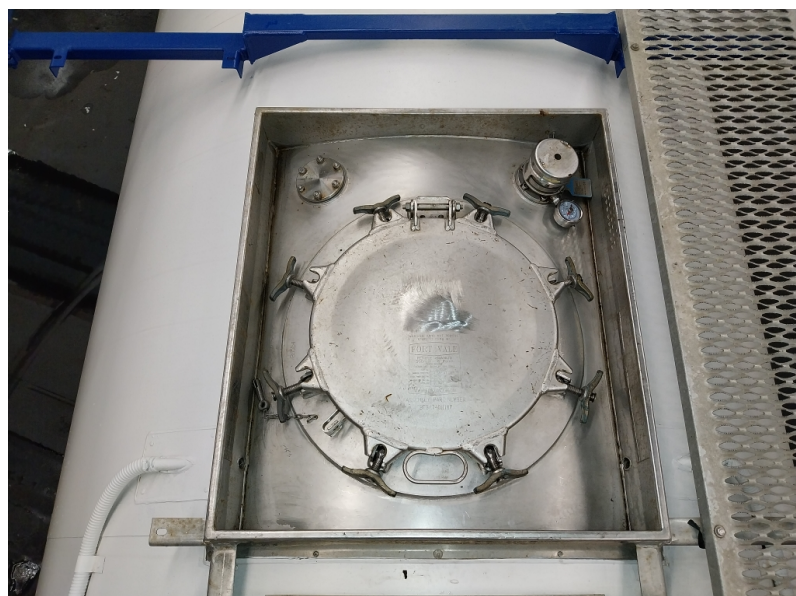

# Product information

**MEBU 225312 7**

Your  
worldwide  
**Partner**  
in ISO tanks  
and containers

**25,000 L**  
**TANK20FT**  
**Chemicals**  
**22K2**

Rear - right hand side

Front - left hand side

Valve

Top

Spill box

Manlid

Internal

Internal

INFORMATION UNIT				
UNIT NUMBER	MEBU 225312 7		CAPACITY L	25,000
CONTAINER TYPE	TANK20FT		MAX GROSS WEIGHT KG	36,000
MANUFACTURER	CIMC		TARE WEIGHT KG	3,740
CONSTRUCTION YEAR	2010		PAYLOAD KG	32,260
USAGE CATEGORY	Chemicals		M.A.W.P. BAR	4.00
APPROVER RID/ADR	Yes		TEST PRESSURE BAR	6.00
ISO-CODE	22K2		INSULATION TYPE	Rockwool 50
ADR-CODE	N/A		NR. OF SPILL BOXES	2
T-CODE	T12		REMOTE CONTROL	Yes
BOTTOM DISCHARGE	Butterfly + foot valve		WALKWAY	Yes
TOP DISCHARGE	None		HANDRAIL	No
SHELL MATERIAL	Stainless steel		BURSTING DISC	Yes
STEEL THICKNESS MM	6	EMS	HEATING TYPE	Steam