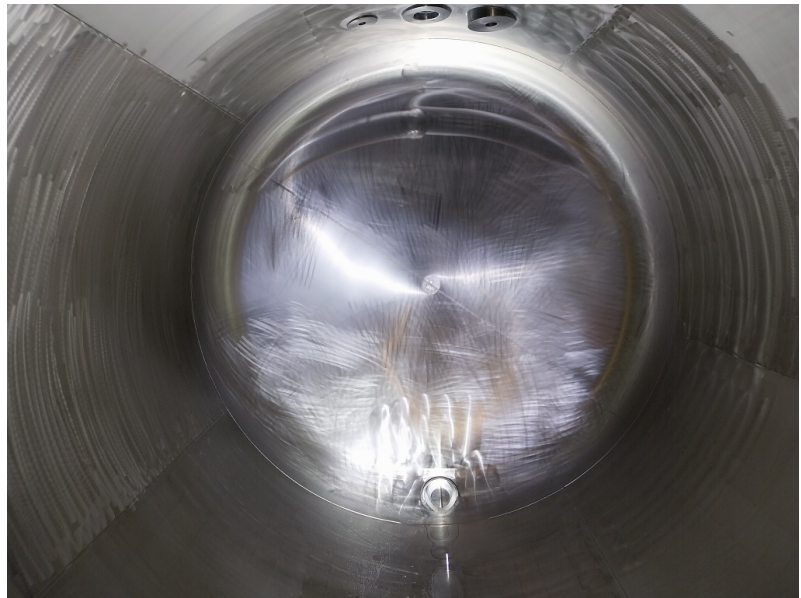

Top

Spill box

Manlid

Internal

Internal

INFORMATION UNIT				
UNIT NUMBER	MEBU 226279 3		CAPACITY L	26,000
CONTAINER TYPE	TANK20FT		MAX GROSS WEIGHT KG	36,000
MANUFACTURER	CIMC		TARE WEIGHT KG	4,060
CONSTRUCTION YEAR	2006		PAYLOAD KG	31,940
USAGE CATEGORY	Chemicals		M.A.W.P. BAR	4.00
APPROVER RID/ADR	Yes		TEST PRESSURE BAR	6.00
ISO-CODE	22K2		INSULATION TYPE	Rockwool 50
ADR-CODE	N/A		NR. OF SPILL BOXES	2
T-CODE	T12		REMOTE CONTROL	Yes
BOTTOM DISCHARGE	Butterfly + foot valve		WALKWAY	Yes
TOP DISCHARGE	None		HANDRAIL	No
SHELL MATERIAL	Stainless steel		BURSTING DISC	Yes
STEEL THICKNESS MM	6	EMS	HEATING TYPE	Steam