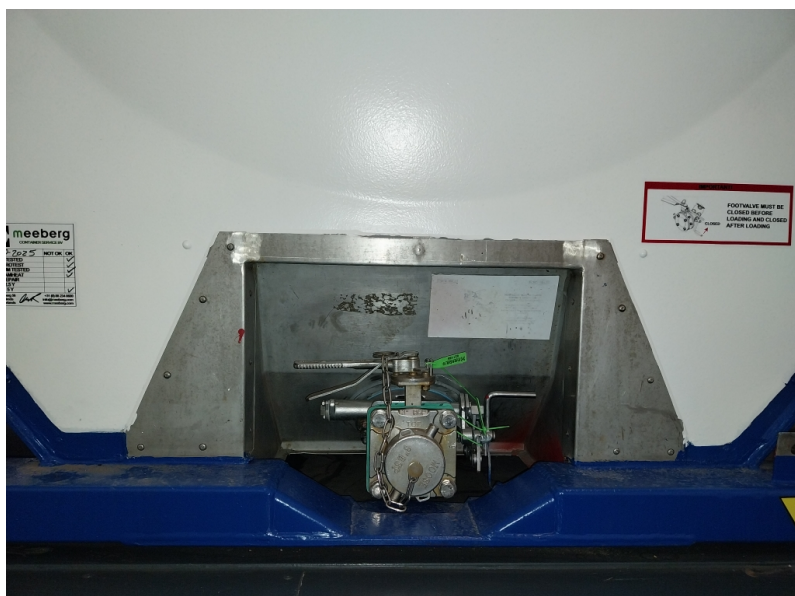

# Product information

**MEBU 226279 3**

Your  
worldwide  
**Partner**  
in ISO tanks  
and containers

**26,000 L**  
**TANK20FT**  
**Chemicals**  
**22K2**

Rear - right hand side

Front - left hand side

Valve

Top

Spill box

Manlid

Internal

Internal

INFORMATION UNIT				
UNIT NUMBER	MEBU 226279 3		CAPACITY L	26,000
CONTAINER TYPE	TANK20FT		MAX GROSS WEIGHT KG	36,000
MANUFACTURER	CIMC		TARE WEIGHT KG	4,060
CONSTRUCTION YEAR	2006		PAYLOAD KG	31,940
USAGE CATEGORY	Chemicals		M.A.W.P. BAR	4.00
APPROVER RID/ADR	Yes		TEST PRESSURE BAR	6.00
ISO-CODE	22K2		INSULATION TYPE	Rockwool 50
ADR-CODE	N/A		NR. OF SPILL BOXES	2
T-CODE	T12		REMOTE CONTROL	Yes
BOTTOM DISCHARGE	Butterfly + foot valve		WALKWAY	Yes
TOP DISCHARGE	None		HANDRAIL	No
SHELL MATERIAL	Stainless steel		BURSTING DISC	Yes
STEEL THICKNESS MM	6	EMS	HEATING TYPE	Steam