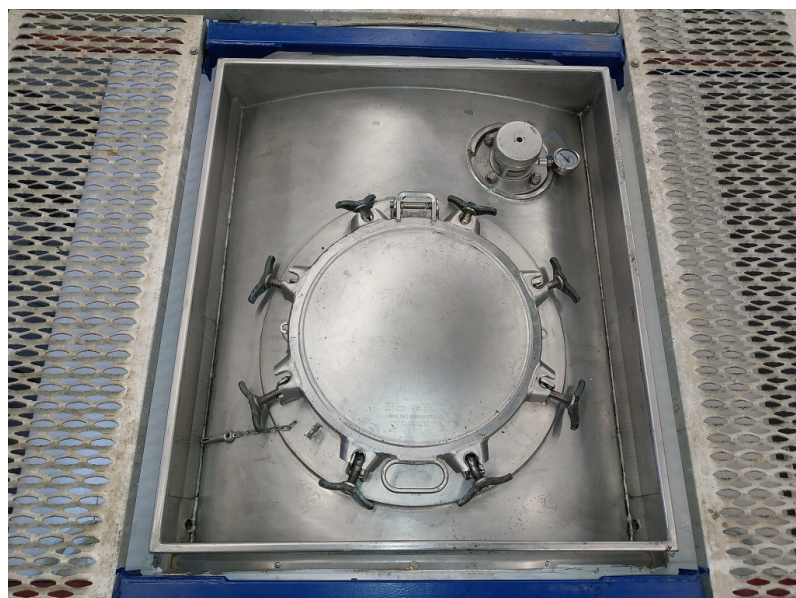

# Product information

**MEBU 226279 3**

Your  
worldwide  
**Partner**  
in ISO tanks  
and containers

**26,000 L**  
**TANK20FT**  
**Chemicals**  
**22K2**

Rear - right hand side

Front - left hand side

Valve

Top

Spill box

Manlid

Internal

Internal

INFORMATION UNIT				
UNIT NUMBER	MEBU 226279 3		CAPACITY L	26,000
CONTAINER TYPE	TANK20FT		MAX GROSS WEIGHT KG	36,000
MANUFACTURER	CIMC		TARE WEIGHT KG	4,060
CONSTRUCTION YEAR	2006		PAYLOAD KG	31,940
USAGE CATEGORY	Chemicals		M.A.W.P. BAR	4.00
APPROVER RID/ADR	Yes		TEST PRESSURE BAR	6.00
ISO-CODE	22K2		INSULATION TYPE	Rockwool 50
ADR-CODE	N/A		NR. OF SPILL BOXES	2
T-CODE	T12		REMOTE CONTROL	Yes
BOTTOM DISCHARGE	Butterfly + foot valve		WALKWAY	Yes
TOP DISCHARGE	None		HANDRAIL	No
SHELL MATERIAL	Stainless steel		BURSTING DISC	Yes
STEEL THICKNESS MM	6	EMS	HEATING TYPE	Steam