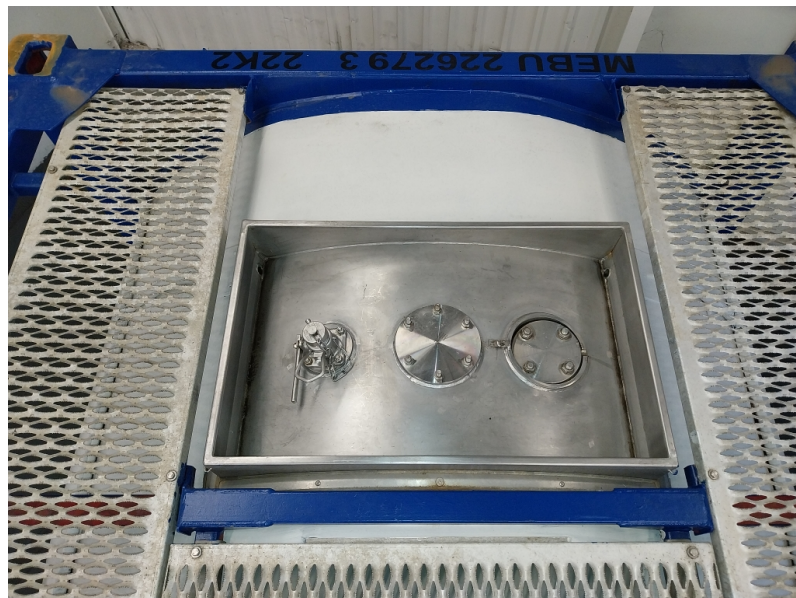

# Product information

**MEBU 226279 3**

Your  
worldwide  
**Partner**  
in ISO tanks  
and containers

**26,000 L**  
**TANK20FT**  
**Chemicals**  
**22K2**

Rear - right hand side

Front - left hand side

Valve

Top

Spill box

Manlid

Internal

Internal

INFORMATION UNIT				
UNIT NUMBER	MEBU 226279 3		CAPACITY L	26,000
CONTAINER TYPE	TANK20FT		MAX GROSS WEIGHT KG	36,000
MANUFACTURER	CIMC		TARE WEIGHT KG	4,060
CONSTRUCTION YEAR	2006		PAYLOAD KG	31,940
USAGE CATEGORY	Chemicals		M.A.W.P. BAR	4.00
APPROVER RID/ADR	Yes		TEST PRESSURE BAR	6.00
ISO-CODE	22K2		INSULATION TYPE	Rockwool 50
ADR-CODE	N/A		NR. OF SPILL BOXES	2
T-CODE	T12		REMOTE CONTROL	Yes
BOTTOM DISCHARGE	Butterfly + foot valve		WALKWAY	Yes
TOP DISCHARGE	None		HANDRAIL	No
SHELL MATERIAL	Stainless steel		BURSTING DISC	Yes
STEEL THICKNESS MM	6	EMS	HEATING TYPE	Steam