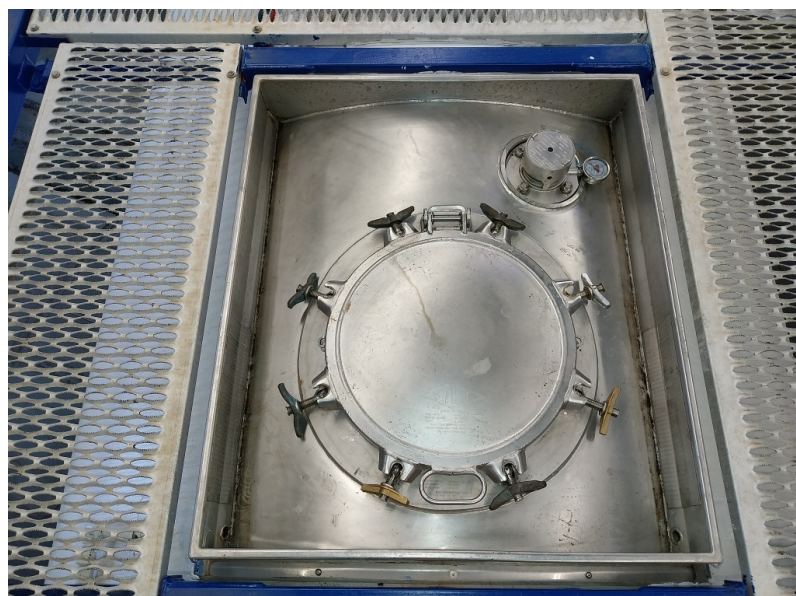

## MEBU 226281 2

Your  
worldwide  
**Partner**  
in ISO tanks  
and containers

**26,000 L**  
**TANK20FT**  
**Chemicals**  
**22K2**

Rear - right hand side

Front - left hand side

Valve

Top

Spill box

Manlid

Internal

Internal

INFORMATION UNIT				
UNIT NUMBER	MEBU 226281 2		CAPACITY L	26,000
CONTAINER TYPE	TANK20FT		MAX GROSS WEIGHT KG	36,000
MANUFACTURER	CIMC		TARE WEIGHT KG	4,020
CONSTRUCTION YEAR	2006		PAYLOAD KG	31,980
USAGE CATEGORY	Chemicals		M.A.W.P. BAR	4.00
APPROVER RID/ADR	Yes		TEST PRESSURE BAR	6.00
ISO-CODE	22K2		INSULATION TYPE	Rockwool 50
ADR-CODE	N/A		NR. OF SPILL BOXES	2
T-CODE	T12		REMOTE CONTROL	Yes
BOTTOM DISCHARGE	Butterfly + foot valve		WALKWAY	Yes
TOP DISCHARGE	None		HANDRAIL	No
SHELL MATERIAL	Stainless steel		BURSTING DISC	Yes
STEEL THICKNESS MM	6	EMS	HEATING TYPE	Steam