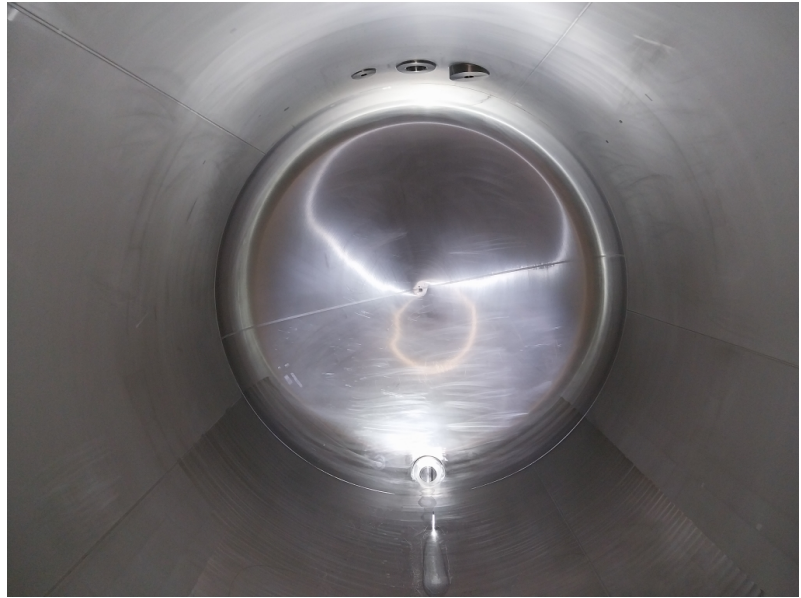

Manlid

Internal

Internal

INFORMATION UNIT				
UNIT NUMBER	MEBU 226281 2		CAPACITY L	26,000
CONTAINER TYPE	TANK20FT		MAX GROSS WEIGHT KG	36,000
MANUFACTURER	CIMC		TARE WEIGHT KG	4,020
CONSTRUCTION YEAR	2006		PAYLOAD KG	31,980
USAGE CATEGORY	Chemicals		M.A.W.P. BAR	4.00
APPROVER RID/ADR	Yes		TEST PRESSURE BAR	6.00
ISO-CODE	22K2		INSULATION TYPE	Rockwool 50
ADR-CODE	N/A		NR. OF SPILL BOXES	2
T-CODE	T12		REMOTE CONTROL	Yes
BOTTOM DISCHARGE	Butterfly + foot valve		WALKWAY	Yes
TOP DISCHARGE	None		HANDRAIL	No
SHELL MATERIAL	Stainless steel		BURSTING DISC	Yes
STEEL THICKNESS MM	6	EMS	HEATING TYPE	Steam