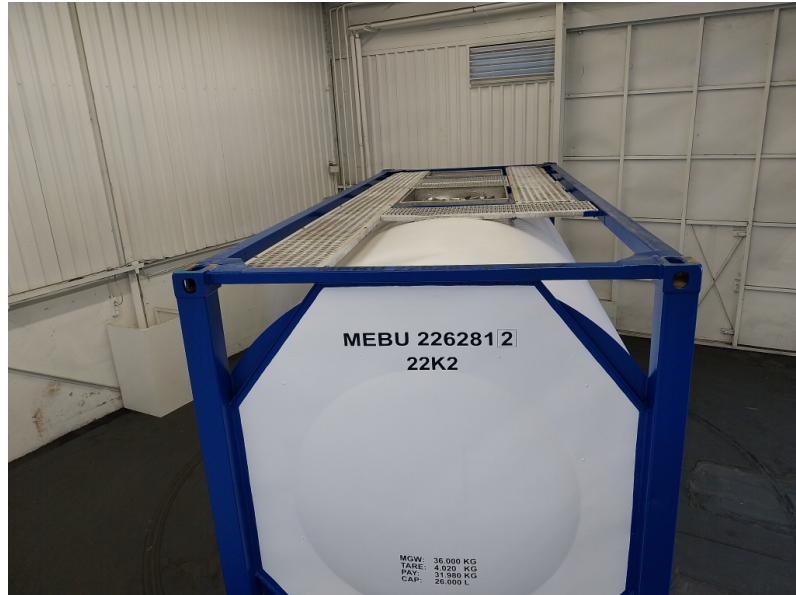

## MEBU 226281 2

Your  
worldwide  
**Partner**  
in ISO tanks  
and containers

**26,000 L**  
**TANK20FT**  
**Chemicals**  
**22K2**

Rear - right hand side

Front - left hand side

Valve

Top

Spill box

Manlid

Internal

Internal

INFORMATION UNIT				
UNIT NUMBER	MEBU 226281 2		CAPACITY L	26,000
CONTAINER TYPE	TANK20FT		MAX GROSS WEIGHT KG	36,000
MANUFACTURER	CIMC		TARE WEIGHT KG	4,020
CONSTRUCTION YEAR	2006		PAYLOAD KG	31,980
USAGE CATEGORY	Chemicals		M.A.W.P. BAR	4.00
APPROVER RID/ADR	Yes		TEST PRESSURE BAR	6.00
ISO-CODE	22K2		INSULATION TYPE	Rockwool 50
ADR-CODE	N/A		NR. OF SPILL BOXES	2
T-CODE	T12		REMOTE CONTROL	Yes
BOTTOM DISCHARGE	Butterfly + foot valve		WALKWAY	Yes
TOP DISCHARGE	None		HANDRAIL	No
SHELL MATERIAL	Stainless steel		BURSTING DISC	Yes
STEEL THICKNESS MM	6	EMS	HEATING TYPE	Steam