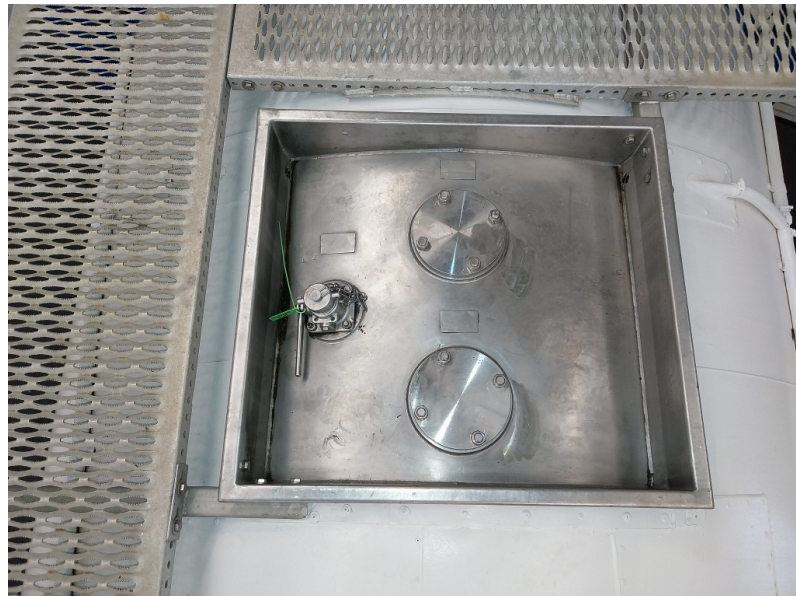

Product information

MEBU 225315 3

Your
worldwide
Partner
in ISO tanks
and containers

25,000 L
TANK20FT
Chemicals
22K2

Rear - right hand side

Front - left hand side

Valve

Top

Spill box

Manlid

Internal

Internal

INFORMATION UNIT				
UNIT NUMBER	MEBU 225315 3		CAPACITY L	25,000
CONTAINER TYPE	TANK20FT		MAX GROSS WEIGHT KG	36,000
MANUFACTURER	SINGAMAS		TARE WEIGHT KG	3,590
CONSTRUCTION YEAR	2007		PAYLOAD KG	32,410
USAGE CATEGORY	Chemicals		M.A.W.P. BAR	4.00
APPROVER RID/ADR	Yes		TEST PRESSURE BAR	6.00
ISO-CODE	22K2		INSULATION TYPE	Rockwool 50
ADR-CODE	N/A		NR. OF SPILL BOXES	2
T-CODE	T12		REMOTE CONTROL	Yes
BOTTOM DISCHARGE	Butterfly + foot valve		WALKWAY	Yes
TOP DISCHARGE	None		HANDRAIL	No
SHELL MATERIAL	Stainless steel		BURSTING DISC	Yes
STEEL THICKNESS MM	6	EMS	HEATING TYPE	Steam