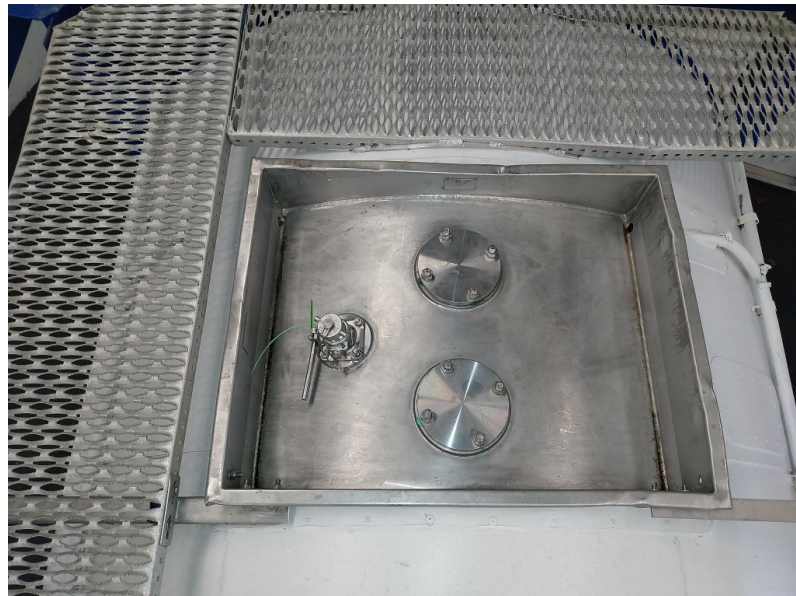

Product information

MEBU 225314 8

Your
worldwide
Partner
in ISO tanks
and containers

25,000 L
TANK20FT
Chemicals
22K2

Rear - right hand side

Front - left hand side

Valve

Top

Spill box

Manlid

Internal

Internal

INFORMATION UNIT				
UNIT NUMBER	MEBU 225314 8		CAPACITY L	25,000
CONTAINER TYPE	TANK20FT		MAX GROSS WEIGHT KG	36,000
MANUFACTURER	SINGAMAS		TARE WEIGHT KG	3,600
CONSTRUCTION YEAR	2011		PAYLOAD KG	32,400
USAGE CATEGORY	Chemicals		M.A.W.P. BAR	4.00
APPROVER RID/ADR	Yes		TEST PRESSURE BAR	6.00
ISO-CODE	22K2		INSULATION TYPE	Rockwool 50
ADR-CODE	N/A		NR. OF SPILL BOXES	2
T-CODE	T12		REMOTE CONTROL	Yes
BOTTOM DISCHARGE	Butterfly + foot valve		WALKWAY	Yes
TOP DISCHARGE	None		HANDRAIL	No
SHELL MATERIAL	Stainless steel		BURSTING DISC	Yes
STEEL THICKNESS MM	6	EMS	HEATING TYPE	Steam