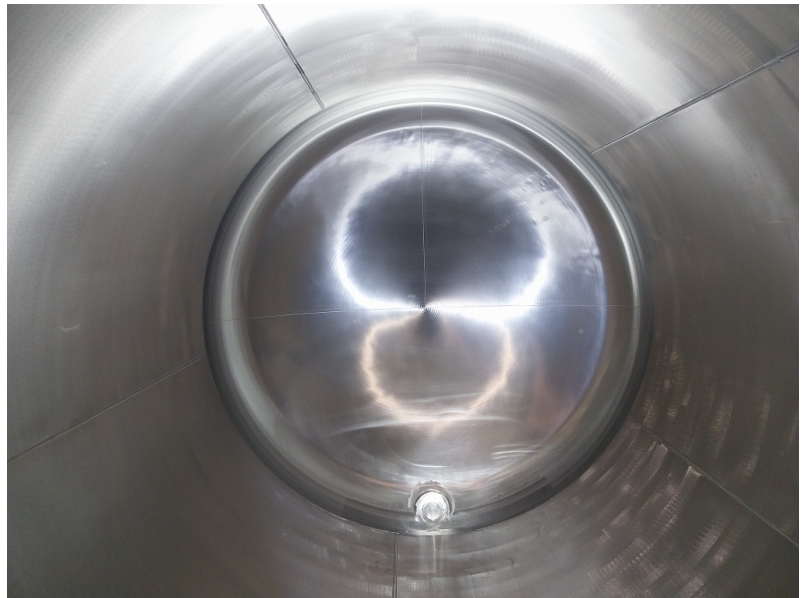

Manlid

Internal

Internal

INFORMATION UNIT				
UNIT NUMBER	MEBU 226292 0		CAPACITY L	26,000
CONTAINER TYPE	TANK20FT		MAX GROSS WEIGHT KG	36,000
MANUFACTURER	WELFIT ODDY		TARE WEIGHT KG	3,550
CONSTRUCTION YEAR	2005		PAYLOAD KG	32,450
USAGE CATEGORY	Chemicals		M.A.W.P. BAR	4.00
APPROVER RID/ADR	Yes		TEST PRESSURE BAR	6.00
ISO-CODE	22K2		INSULATION TYPE	Rockwool 50
ADR-CODE	L4BH		NR. OF SPILL BOXES	1
T-CODE	T12		REMOTE CONTROL	Yes
BOTTOM DISCHARGE	Butterfly + foot valve		WALKWAY	Yes
TOP DISCHARGE	None		HANDRAIL	No
SHELL MATERIAL	Stainless steel		BURSTING DISC	Yes
STEEL THICKNESS MM	6	EMS	HEATING TYPE	Steam