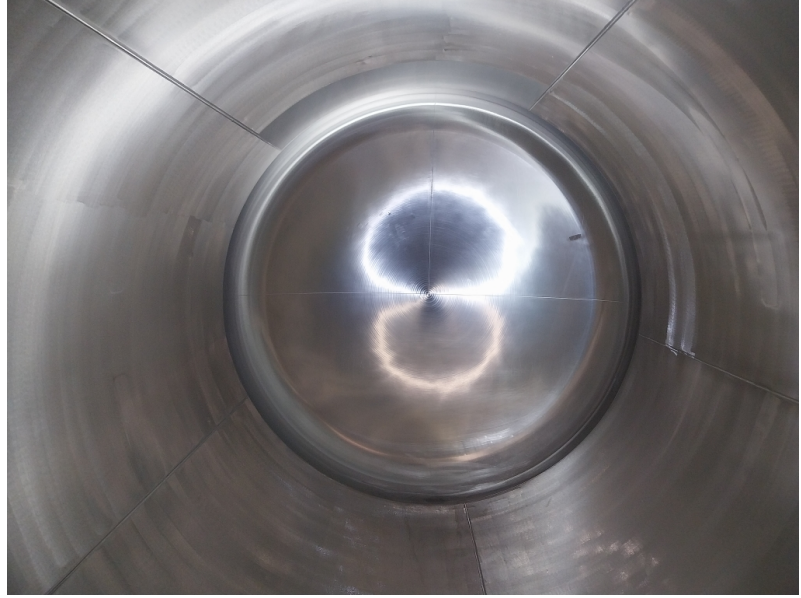

Manlid

Internal

Internal

INFORMATION UNIT				
UNIT NUMBER	MEBU 226292 0		CAPACITY L	26,000
CONTAINER TYPE	TANK20FT		MAX GROSS WEIGHT KG	36,000
MANUFACTURER	WELFIT ODDY		TARE WEIGHT KG	3,550
CONSTRUCTION YEAR	2005		PAYLOAD KG	32,450
USAGE CATEGORY	Chemicals		M.A.W.P. BAR	4.00
APPROVER RID/ADR	Yes		TEST PRESSURE BAR	6.00
ISO-CODE	22K2		INSULATION TYPE	Rockwool 50
ADR-CODE	L4BH		NR. OF SPILL BOXES	1
T-CODE	T12		REMOTE CONTROL	Yes
BOTTOM DISCHARGE	Butterfly + foot valve		WALKWAY	Yes
TOP DISCHARGE	None		HANDRAIL	No
SHELL MATERIAL	Stainless steel		BURSTING DISC	Yes
STEEL THICKNESS MM	6	EMS	HEATING TYPE	Steam