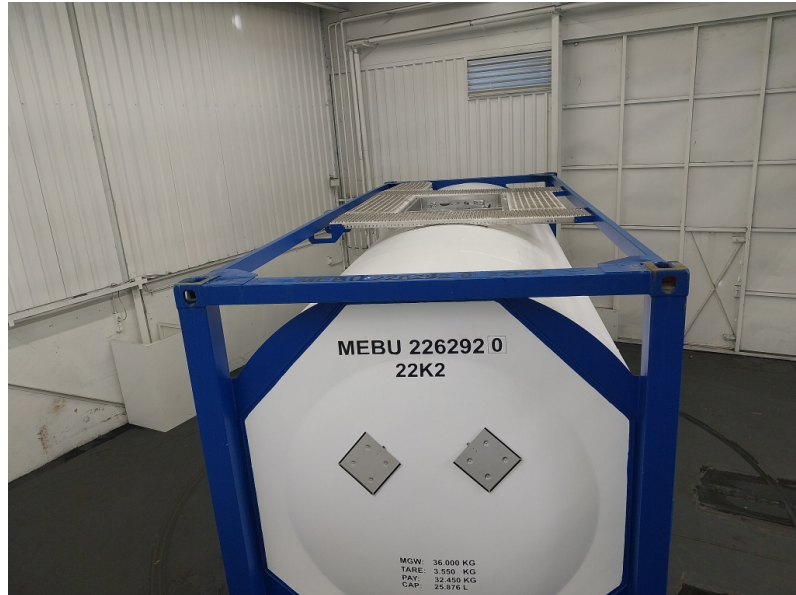

## MEBU 226292 0

Your  
worldwide  
**Partner**  
in ISO tanks  
and containers

**26,000 L**  
**TANK20FT**  
**Chemicals**  
**22K2**

Rear - right hand side

Front - left hand side

Valve

Top

Spill box

Manlid

Internal

Internal

INFORMATION UNIT				
UNIT NUMBER	MEBU 226292 0		CAPACITY L	26,000
CONTAINER TYPE	TANK20FT		MAX GROSS WEIGHT KG	36,000
MANUFACTURER	WELFIT ODDY		TARE WEIGHT KG	3,550
CONSTRUCTION YEAR	2005		PAYLOAD KG	32,450
USAGE CATEGORY	Chemicals		M.A.W.P. BAR	4.00
APPROVER RID/ADR	Yes		TEST PRESSURE BAR	6.00
ISO-CODE	22K2		INSULATION TYPE	Rockwool 50
ADR-CODE	L4BH		NR. OF SPILL BOXES	1
T-CODE	T12		REMOTE CONTROL	Yes
BOTTOM DISCHARGE	Butterfly + foot valve		WALKWAY	Yes
TOP DISCHARGE	None		HANDRAIL	No
SHELL MATERIAL	Stainless steel		BURSTING DISC	Yes
STEEL THICKNESS MM	6	EMS	HEATING TYPE	Steam