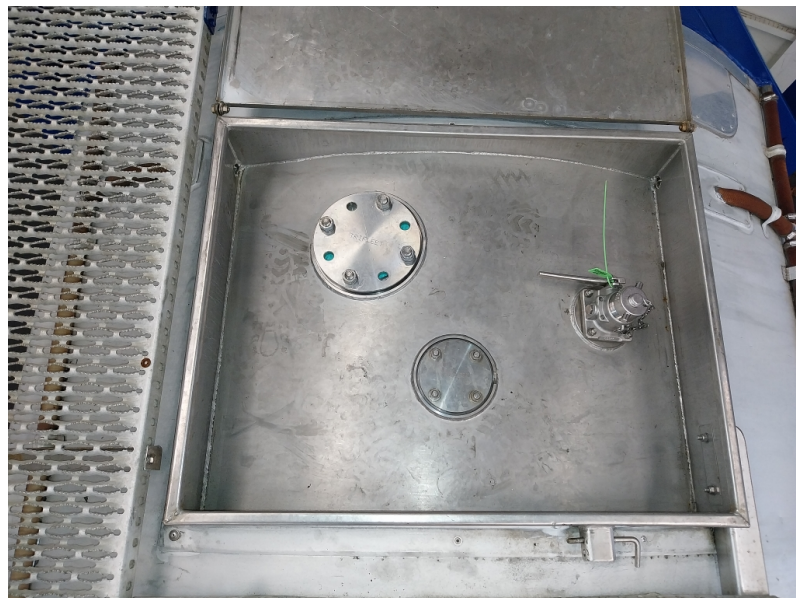

Product information

MEBU 226291 5

Your
worldwide
Partner
in ISO tanks
and containers

26,000 L
TANK20FT
Chemicals
22K2

Rear - right hand side

Front - left hand side

Valve

Top

Spill box

Manlid

Internal

Internal

INFORMATION UNIT				
UNIT NUMBER	MEBU 226291 5		CAPACITY L	26,000
CONTAINER TYPE	TANK20FT		MAX GROSS WEIGHT KG	36,000
MANUFACTURER	WELFIT ODDY		TARE WEIGHT KG	3,610
CONSTRUCTION YEAR	2000		PAYLOAD KG	32,390
USAGE CATEGORY	Chemicals		M.A.W.P. BAR	4.00
APPROVER RID/ADR	Yes		TEST PRESSURE BAR	6.00
ISO-CODE	22K2		INSULATION TYPE	Rockwool 50
ADR-CODE	N/A		NR. OF SPILL BOXES	2
T-CODE	T11		REMOTE CONTROL	Yes
BOTTOM DISCHARGE	Butterfly + foot valve		WALKWAY	Yes
TOP DISCHARGE	None		HANDRAIL	No
SHELL MATERIAL	Stainless steel		BURSTING DISC	No
STEEL THICKNESS MM	5	EMS	HEATING TYPE	Steam