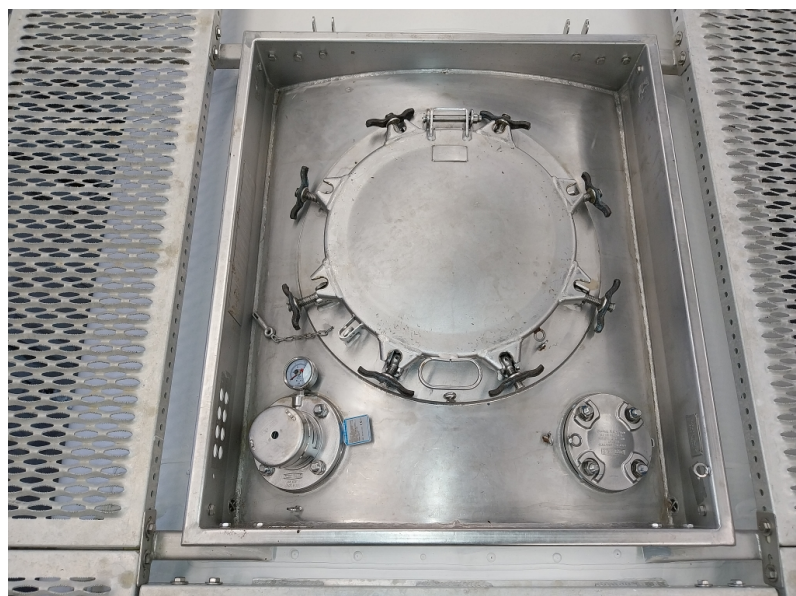

Product information

MEBU 225317 4

Your
worldwide
Partner
in ISO tanks
and containers

25,000 L
TANK20FT
Chemicals
22K2

Rear - right hand side

Front - left hand side

Valve

Top

Spill box

Manlid

Internal

Internal

INFORMATION UNIT				
UNIT NUMBER	MEBU 225317 4		CAPACITY L	25,000
CONTAINER TYPE	TANK20FT		MAX GROSS WEIGHT KG	36,000
MANUFACTURER	SINGAMAS		TARE WEIGHT KG	3,640
CONSTRUCTION YEAR	2011		PAYLOAD KG	32,360
USAGE CATEGORY	Chemicals		M.A.W.P. BAR	4.00
APPROVER RID/ADR	Yes		TEST PRESSURE BAR	6.00
ISO-CODE	22K2		INSULATION TYPE	Rockwool 50
ADR-CODE	L4BH		NR. OF SPILL BOXES	2
T-CODE	T12		REMOTE CONTROL	Yes
BOTTOM DISCHARGE	Butterfly + foot valve		WALKWAY	Yes
TOP DISCHARGE	None		HANDRAIL	No
SHELL MATERIAL	Stainless steel		BURSTING DISC	Yes
STEEL THICKNESS MM	6	EMS	HEATING TYPE	Steam