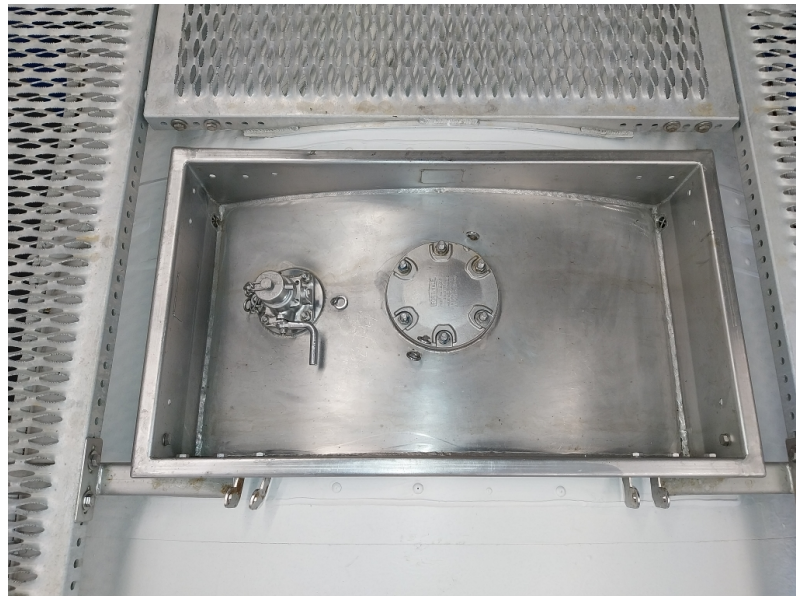

Product information

MEBU 225317 4

Your
worldwide
Partner
in ISO tanks
and containers

25,000 L
TANK20FT
Chemicals
22K2

Rear - right hand side

Front - left hand side

Valve

Top

Spill box

Manlid

Internal

Internal

INFORMATION UNIT				
UNIT NUMBER	MEBU 225317 4		CAPACITY L	25,000
CONTAINER TYPE	TANK20FT		MAX GROSS WEIGHT KG	36,000
MANUFACTURER	SINGAMAS		TARE WEIGHT KG	3,640
CONSTRUCTION YEAR	2011		PAYLOAD KG	32,360
USAGE CATEGORY	Chemicals		M.A.W.P. BAR	4.00
APPROVER RID/ADR	Yes		TEST PRESSURE BAR	6.00
ISO-CODE	22K2		INSULATION TYPE	Rockwool 50
ADR-CODE	L4BH		NR. OF SPILL BOXES	2
T-CODE	T12		REMOTE CONTROL	Yes
BOTTOM DISCHARGE	Butterfly + foot valve		WALKWAY	Yes
TOP DISCHARGE	None		HANDRAIL	No
SHELL MATERIAL	Stainless steel		BURSTING DISC	Yes
STEEL THICKNESS MM	6	EMS	HEATING TYPE	Steam