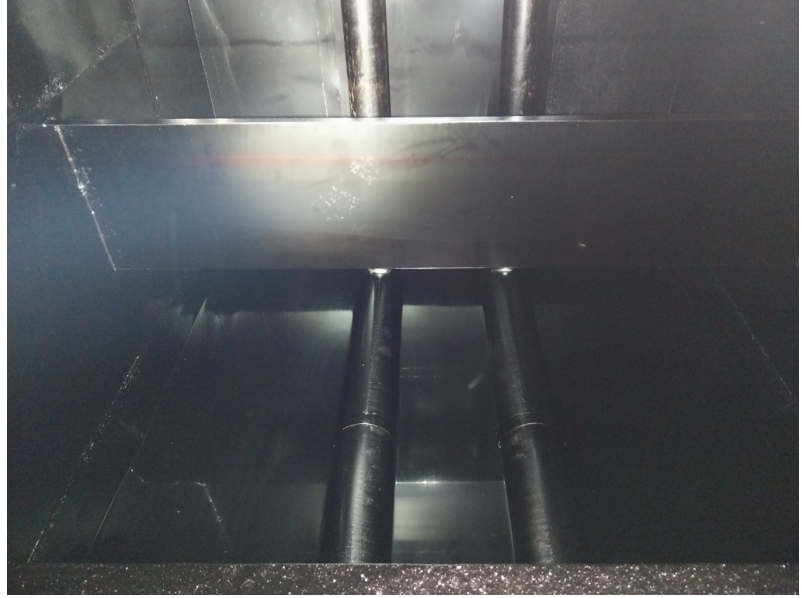

Spill box

Manlid

Internal

Internal

INFORMATION UNIT				
UNIT NUMBER	BITU 300094 1		CAPACITY L	0
CONTAINER TYPE	BOX		MAX GROSS WEIGHT KG	30,480
MANUFACTURER	Other		TARE WEIGHT KG	2,160
CONSTRUCTION YEAR	2015		PAYLOAD KG	28,320
USAGE CATEGORY	Bitumen		M.A.W.P. BAR	0
APPROVER RID/ADR	No		TEST PRESSURE BAR	0
ISO-CODE	22G1		INSULATION TYPE	Other
ADR-CODE	N/A		NR. OF SPILL BOXES	1
T-CODE	N/A		REMOTE CONTROL	No
BOTTOM DISCHARGE	Ball valve		WALKWAY	No
TOP DISCHARGE	None		HANDRAIL	No
SHELL MATERIAL	Steel		BURSTING DISC	No
STEEL THICKNESS MM	4	EMS	HEATING TYPE	None