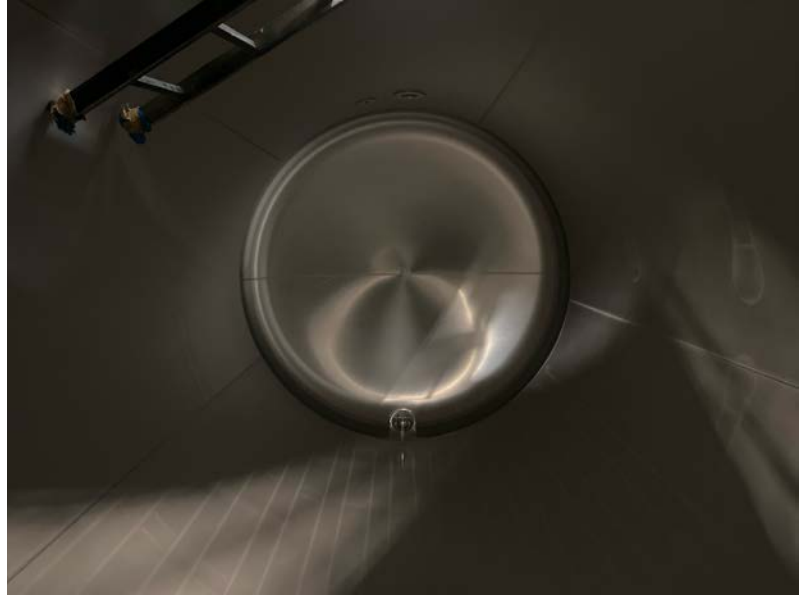

Top

Spill box

Manlid

Internal

Internal

INFORMATION UNIT				
UNIT NUMBER	MEBU 226253 5		CAPACITY L	26,000
CONTAINER TYPE	TANK20FT		MAX GROSS WEIGHT KG	36,000
MANUFACTURER	JJAP		TARE WEIGHT KG	3,720
CONSTRUCTION YEAR	2024		PAYLOAD KG	32,280
USAGE CATEGORY	Foodstuff		M.A.W.P. BAR	4.00
APPROVER RID/ADR	Yes		TEST PRESSURE BAR	6.00
ISO-CODE	22K2		INSULATION TYPE	Rockwool
ADR-CODE	L4BN		NR. OF SPILL BOXES	2
T-CODE	T11		REMOTE CONTROL	Yes
BOTTOM DISCHARGE	Butterfly + foot valve		WALKWAY	Yes
TOP DISCHARGE	None		HANDRAIL	Yes
SHELL MATERIAL	Stainless steel		BURSTING DISC	No
STEEL THICKNESS MM	6	EMS	HEATING TYPE	Steam