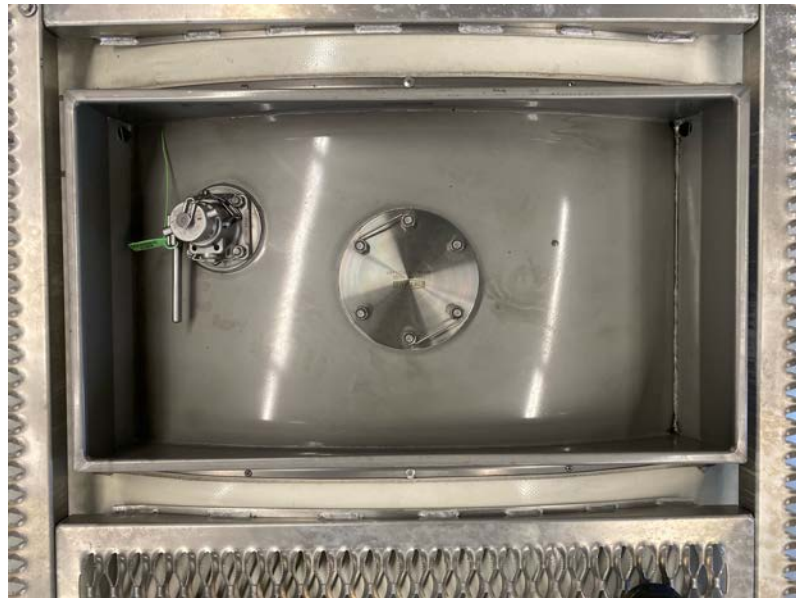

Product information

MEBU 226253 5

Your
worldwide

**Partner
in ISO tanks
and containers**

**26,000 L
TANK20FT
Foodstuff
22K2**

Rear - right hand side

Front - left hand side

Valve

Top

Spill box

Manlid

Internal

Internal

INFORMATION UNIT				
UNIT NUMBER	MEBU 226253 5		CAPACITY L	26,000
CONTAINER TYPE	TANK20FT		MAX GROSS WEIGHT KG	36,000
MANUFACTURER	JJAP		TARE WEIGHT KG	3,720
CONSTRUCTION YEAR	2024		PAYLOAD KG	32,280
USAGE CATEGORY	Foodstuff		M.A.W.P. BAR	4.00
APPROVER RID/ADR	Yes		TEST PRESSURE BAR	6.00
ISO-CODE	22K2		INSULATION TYPE	Rockwool
ADR-CODE	L4BN		NR. OF SPILL BOXES	2
T-CODE	T11		REMOTE CONTROL	Yes
BOTTOM DISCHARGE	Butterfly + foot valve		WALKWAY	Yes
TOP DISCHARGE	None		HANDRAIL	Yes
SHELL MATERIAL	Stainless steel		BURSTING DISC	No
STEEL THICKNESS MM	6	EMS	HEATING TYPE	Steam