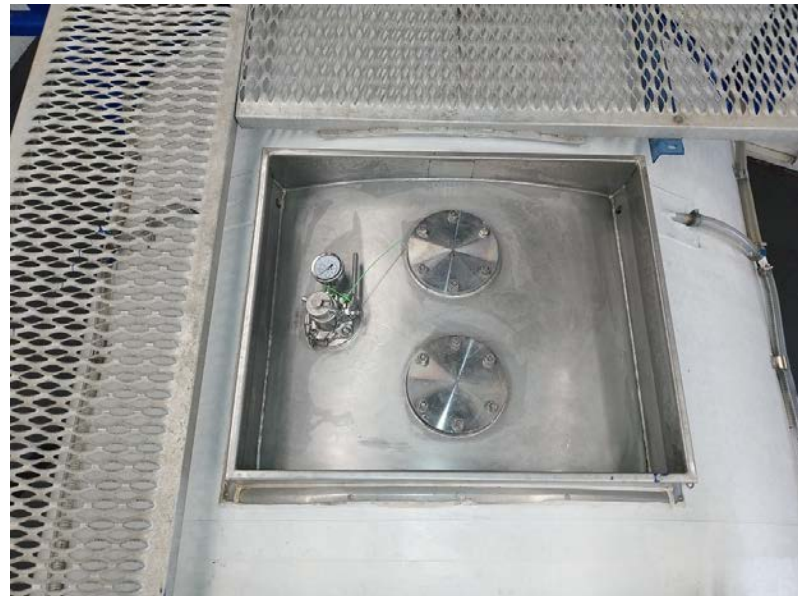

Product information

MEBU 225305 0

Your
worldwide

**Partner
in ISO tanks
and containers**

**25,000 L
TANK20FT
Chemicals
22K2**

Rear - right hand side

Front - left hand side

Valve

Top

Spill box

Manlid

Internal

Internal

INFORMATION UNIT				
UNIT NUMBER	MEBU 225305 0		CAPACITY L	25,000
CONTAINER TYPE	TANK20FT		MAX GROSS WEIGHT KG	36,000
MANUFACTURER	CIMC		TARE WEIGHT KG	3,740
CONSTRUCTION YEAR	2011		PAYLOAD KG	32,260
USAGE CATEGORY	Chemicals		M.A.W.P. BAR	4.00
APPROVER RID/ADR	Yes		TEST PRESSURE BAR	6.00
ISO-CODE	22K2		INSULATION TYPE	Rockwool 50
ADR-CODE	N/A		NR. OF SPILL BOXES	2
T-CODE	T11		REMOTE CONTROL	Yes
BOTTOM DISCHARGE	Butterfly + foot valve		WALKWAY	Yes
TOP DISCHARGE	None		HANDRAIL	No
SHELL MATERIAL	Stainless steel		BURSTING DISC	No
STEEL THICKNESS MM	6	EMS	HEATING TYPE	Steam