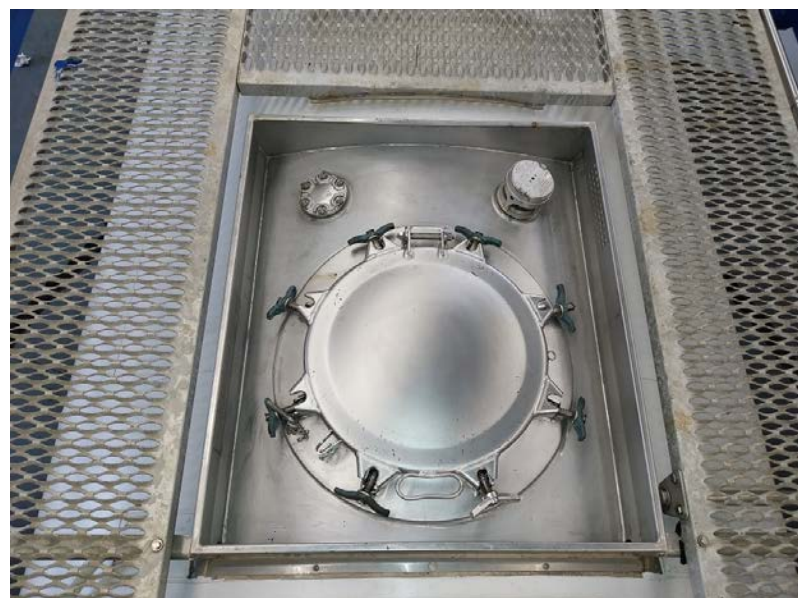

Product information

MEBU 225303 0

Your
worldwide

Partner
in ISO tanks
and containers

25,000 L
TANK20FT
Chemicals
22K2

Rear - right hand side

Front - left hand side

Valve

Top

Spill box

Manlid

Internal

Internal

INFORMATION UNIT				
UNIT NUMBER	MEBU 225303 0		CAPACITY L	25,000
CONTAINER TYPE	TANK20FT		MAX GROSS WEIGHT KG	36,000
MANUFACTURER	CIMC		TARE WEIGHT KG	3,820
CONSTRUCTION YEAR	2013		PAYLOAD KG	32,180
USAGE CATEGORY	Chemicals		M.A.W.P. BAR	4.00
APPROVER RID/ADR	Yes		TEST PRESSURE BAR	6.00
ISO-CODE	22K2		INSULATION TYPE	Rockwool 50
ADR-CODE	L4BN		NR. OF SPILL BOXES	2
T-CODE	T11		REMOTE CONTROL	Yes
BOTTOM DISCHARGE	Butterfly + foot valve		WALKWAY	Yes
TOP DISCHARGE	None		HANDRAIL	Yes
SHELL MATERIAL	Stainless steel		BURSTING DISC	No
STEEL THICKNESS MM	6	EMS	HEATING TYPE	Steam