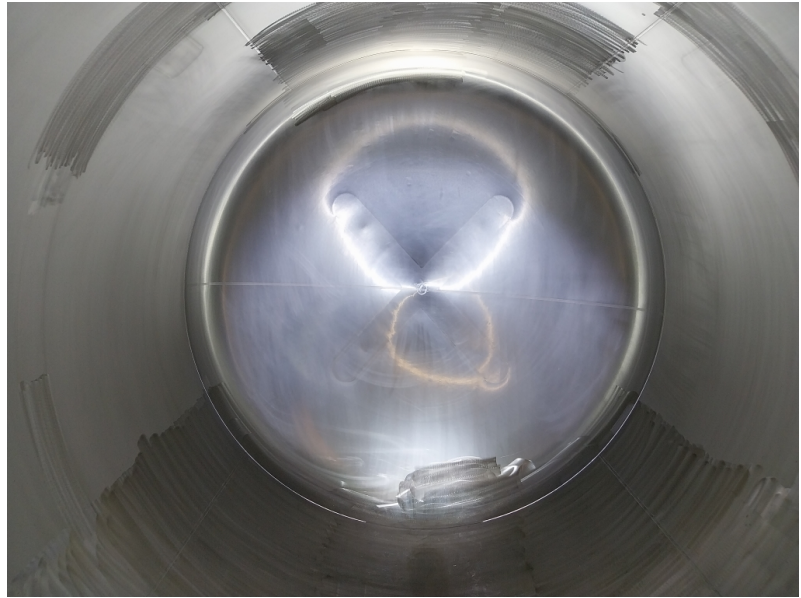

Top

Spill box

Manlid

Internal

Internal

INFORMATION UNIT				
UNIT NUMBER	MEBU 124919 0		CAPACITY L	24,000
CONTAINER TYPE	TANK20FT		MAX GROSS WEIGHT KG	36,000
MANUFACTURER	CIMC		TARE WEIGHT KG	3,385
CONSTRUCTION YEAR	2004		PAYLOAD KG	32,615
USAGE CATEGORY	Chemicals		M.A.W.P. BAR	4.00
APPROVER RID/ADR	Yes		TEST PRESSURE BAR	6.00
ISO-CODE	22K2		INSULATION TYPE	Rockwool 50
ADR-CODE	N/A		NR. OF SPILL BOXES	2
T-CODE	T11		REMOTE CONTROL	Yes
BOTTOM DISCHARGE	Butterfly + foot valve		WALKWAY	Yes
TOP DISCHARGE	None		HANDRAIL	No
SHELL MATERIAL	Stainless steel		BURSTING DISC	No
STEEL THICKNESS MM	6	EMS	HEATING TYPE	Steam