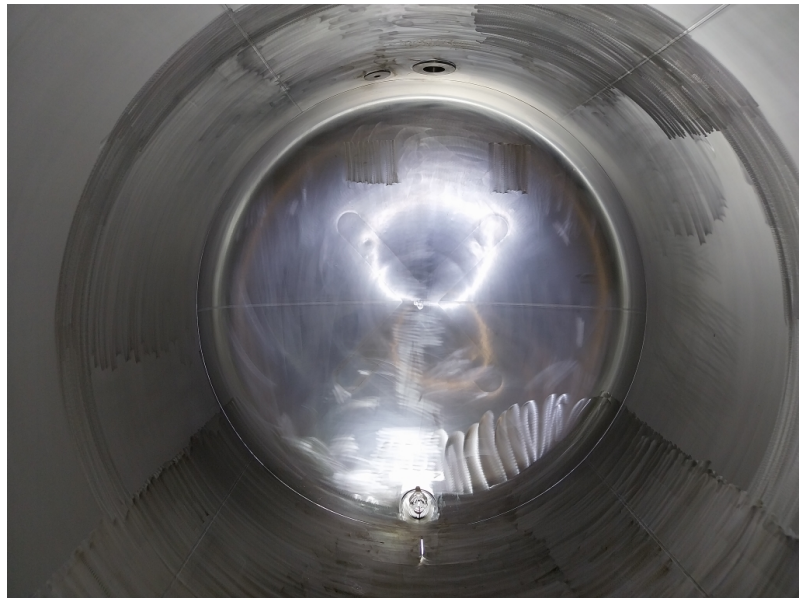

Top

Spill box

Manlid

Internal

Internal

INFORMATION UNIT				
UNIT NUMBER	MEBU 124919 0		CAPACITY L	24,000
CONTAINER TYPE	TANK20FT		MAX GROSS WEIGHT KG	36,000
MANUFACTURER	CIMC		TARE WEIGHT KG	3,385
CONSTRUCTION YEAR	2004		PAYLOAD KG	32,615
USAGE CATEGORY	Chemicals		M.A.W.P. BAR	4.00
APPROVER RID/ADR	Yes		TEST PRESSURE BAR	6.00
ISO-CODE	22K2		INSULATION TYPE	Rockwool 50
ADR-CODE	N/A		NR. OF SPILL BOXES	2
T-CODE	T11		REMOTE CONTROL	Yes
BOTTOM DISCHARGE	Butterfly + foot valve		WALKWAY	Yes
TOP DISCHARGE	None		HANDRAIL	No
SHELL MATERIAL	Stainless steel		BURSTING DISC	No
STEEL THICKNESS MM	6	EMS	HEATING TYPE	Steam