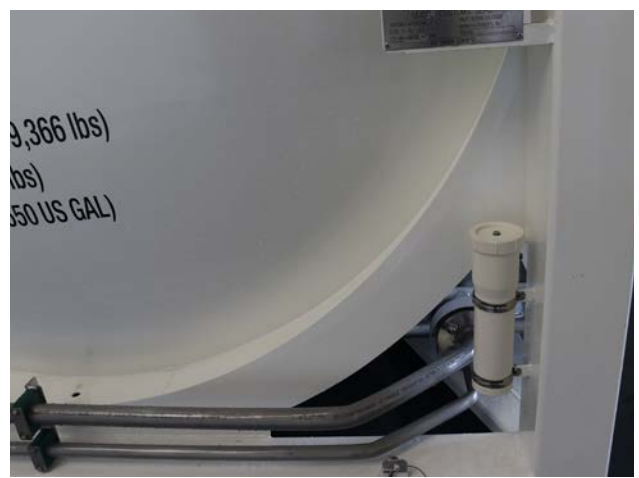

Documents / keys