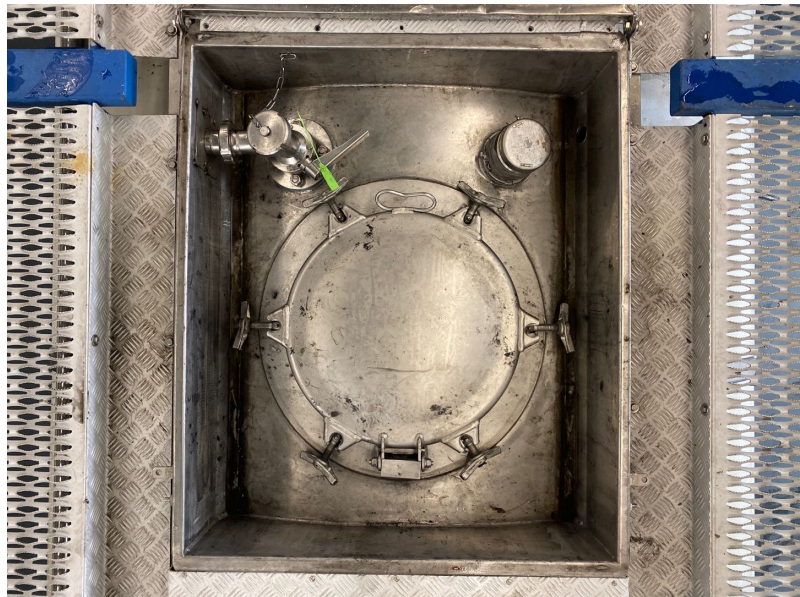

# Product information

MEBU 333044 4

Your  
worldwide  
**Partner**  
in ISO tanks  
and containers

30,500 L  
TANKSWAP  
Chemicals  
EMKD

Rear - right hand side

Front - left hand side

Valve

Top

Spill box

Manlid

INFORMATION UNIT			
UNIT NUMBER	MEBU 333044 4	CAPACITY	L 30,500
CONTAINER TYPE	TANKSWAP	MAX GROSS WEIGHT	KG 35,000
MANUFACTURER	Van Hool NV	TARE WEIGHT	KG 4,200
CONSTRUCTION YEAR	1999	PAYLOAD	KG 30,800
USAGE CATEGORY	Chemicals	M.A.W.P.	BAR 3.00
APPROVER RID/ADR	Yes	TEST PRESSURE	BAR 4.50
ISO-CODE	EMKD	INSULATION TYPE	Rockwool
ADR-CODE	IMO4	NR. OF SPILL BOXES	2
T-CODE	N/A	REMOTE CONTROL	Yes
BOTTOM DISCHARGE	Butterfly + foot valve	WALKWAY	Yes
TOP DISCHARGE	None	HANDRAIL	Yes
SHELL MATERIAL	Stainless steel	BURSTING DISC	No
STEEL THICKNESS	MM < 4	HEATING TYPE	Steam

Meeberg is not only specialized in the refurbishment of Iso tanks, but also in modifications. We can find a solution for every project, so if you have a special request feel free to contact us.

Some standard modifications we can offer are: