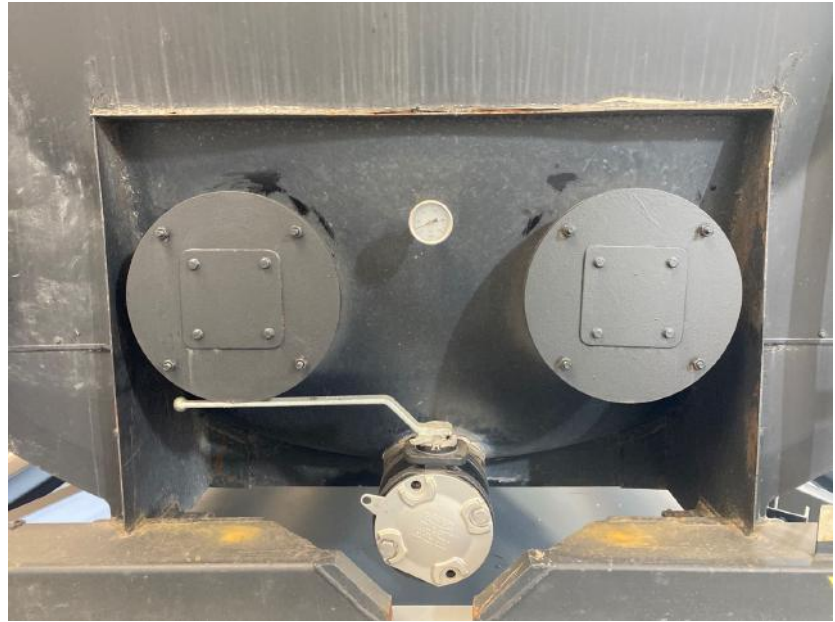

Product information

BITU-225070-9

Your
worldwide
Partner
in ISO tanks
and containers

Model:	TANKBITU
Usage:	Bitumen
Heating:	None
Capacity:	25,000
ISO tank type:	UN Portable

Rear right side

Front left side

Top side

Valve section

Spillbox section

Manlid section

GENERAL INFORMATION

UNIT NUMBER	BITU-225070-9	CAPACITY	L	25,000
MANUFACTURER	CIMC	ISO-CODE		22
CONSTRUCTION YEAR	2012	M.A.W.P.	BAR	1.74
CONTAINER TYPE	TANKBITU	M.G.W.	KG	36,000
USAGE CATEGORY	Bitumen	TARE WEIGHT	KG	3,675
LATEST APPROVAL BY	SGS	PAYLOAD	KG	32,325