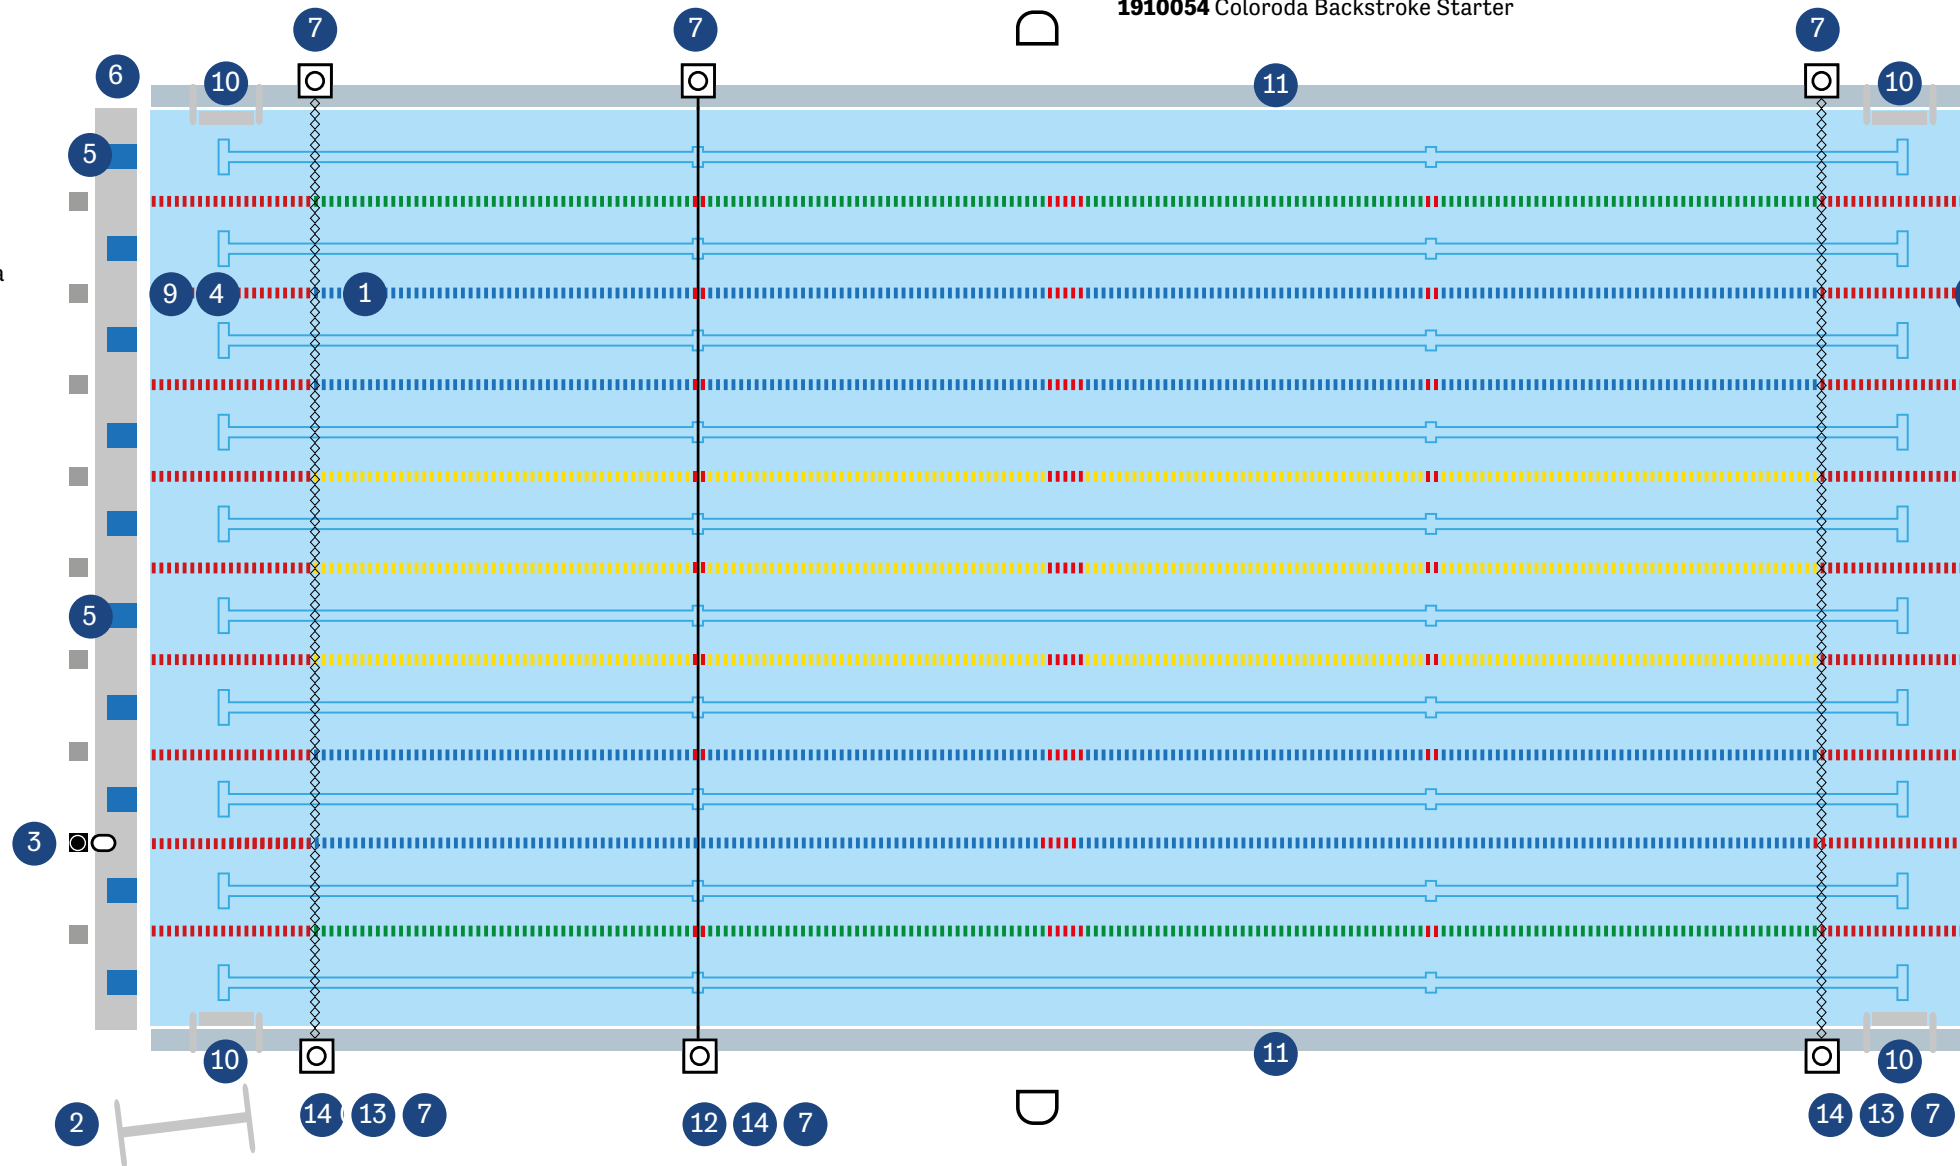

# We can assist you in the planning

**1010002** Racing Lane Lines Gold – Official Fina

**1010012** Racing Lane Lines Gold PRO – Official Fina

**1012001** Storage Trolley

**2010004** Lane Rope Trap **1011021** Lane Slider

**1011023** Tension Spring Cover

**2011003** Starting Block Pro with Track Start

**2011033** Starting Block Classic with Track Start

**2011004** Open Face Platform

**1910054** Coloroda Backstroke Starter

**2010010** Floor Anchor  
**.013001** Lane Line Post

**1816002** Lap Display

**2010003** Wall-/Bottom Anchor

**2012001** Pool Ladder

**2310001** OP Gratings

**1816004** False Start Device  
**1816003** False Start Rope

**2018001** Post

**1816012** Backstroke Pennant Flags

# Advance planning is key for any construction

**1511003** Goal Senior 3000 mm - Official Fina

**1511004** Goal 2500 mm according to FINA rules

**1510001** Field of Play – Official Fina  
**1514021** Cones on Water Polo Field Line