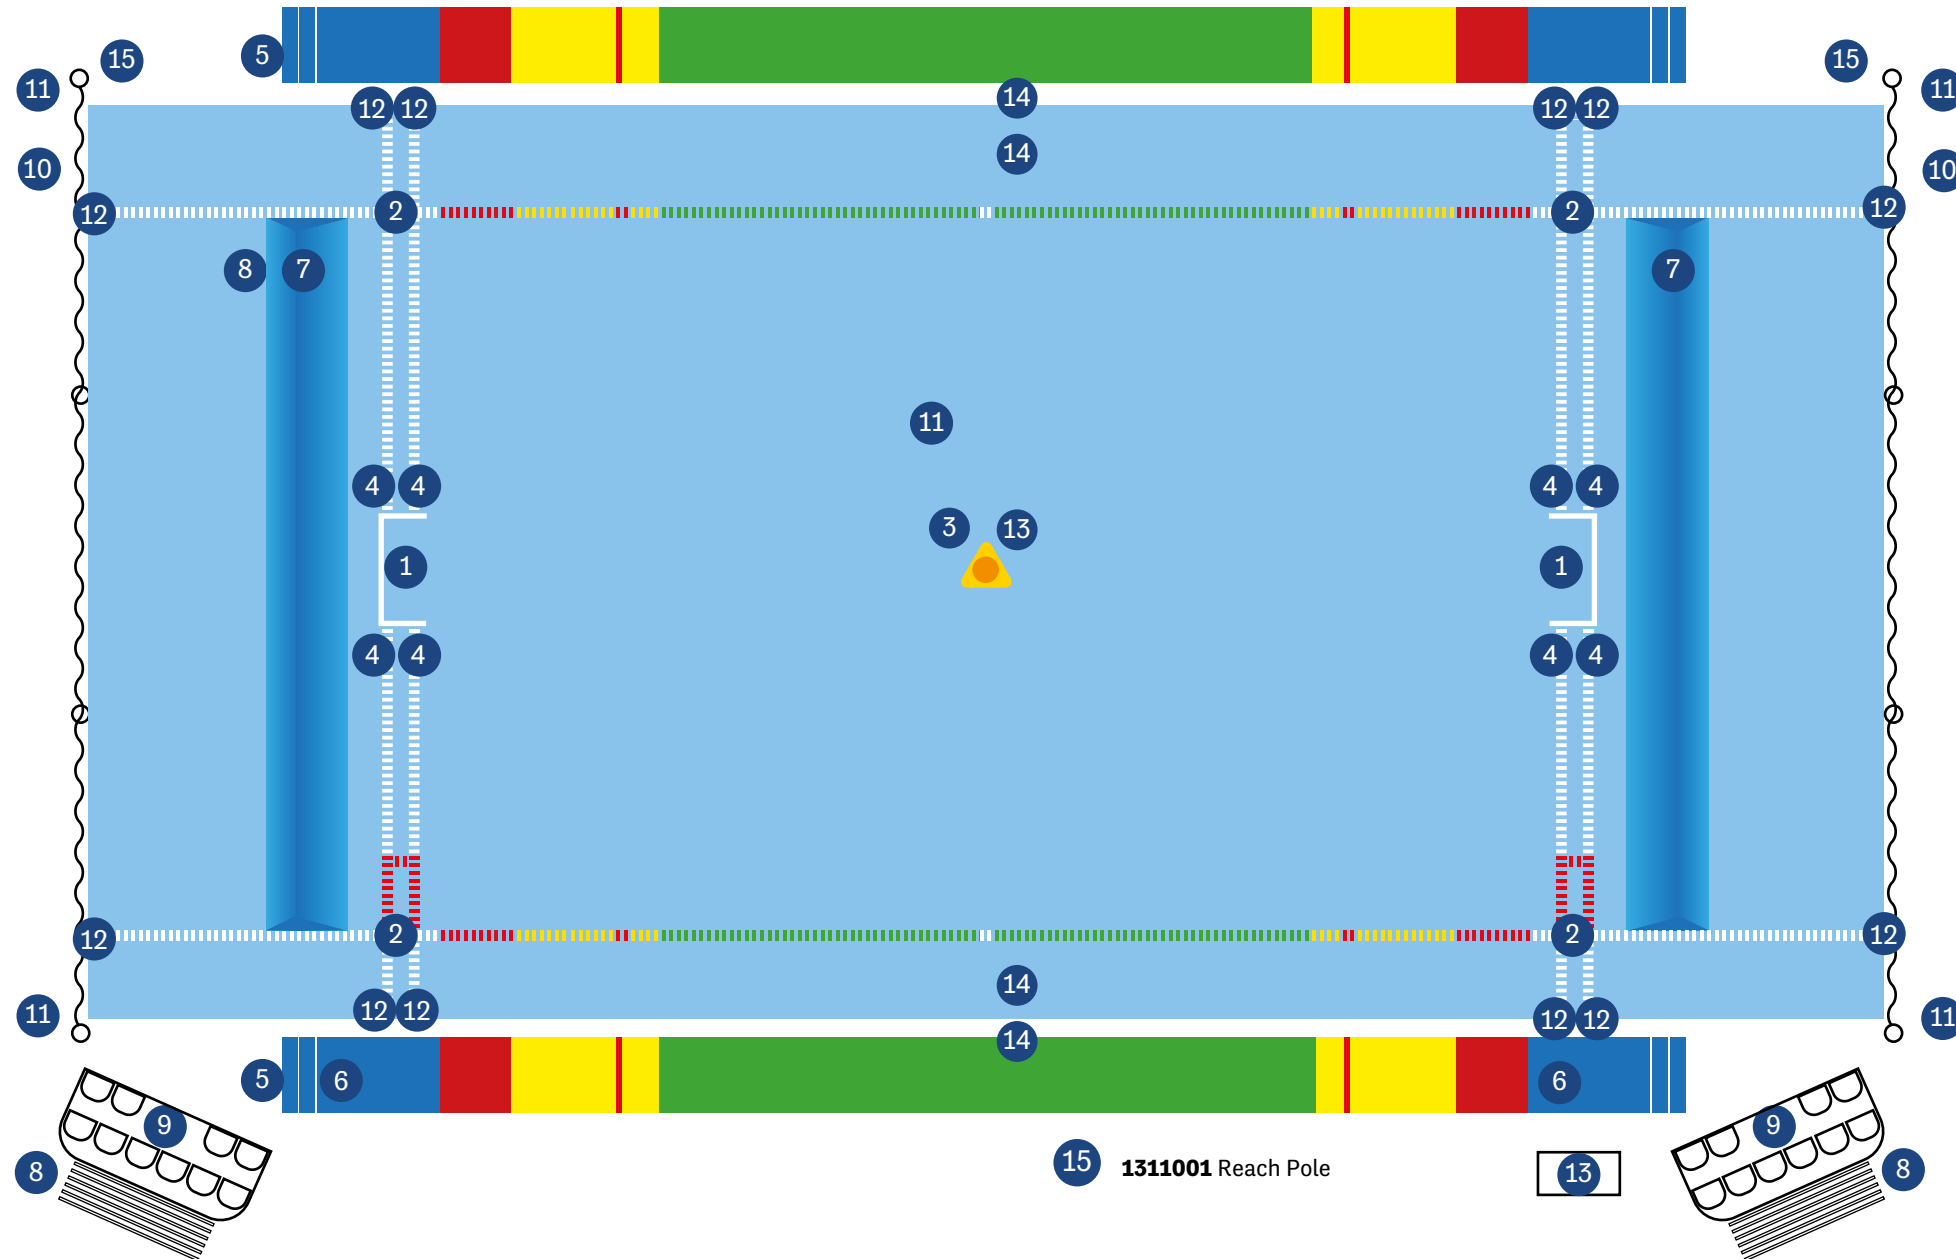

Advance planning is key for any construction

1511003 Goal Senior 3000 mm - Official Fina

1511004 Goal 2500 mm according to FINA rules

1510001 Field of Play – Official Fina
1514021 Cones on Water Polo Field Line

1514007 Ball Release – Official Fina

1011023 Tension Spring Cover

1514012 Stop Net

1514016 Stop Net Cart

2010010 Floor Anchor
1013001 Lane Line Post

412347 Storage Trolley

2010003 Wall-/Bottom Anchor

1515003 Referees' Catwalk – Official Fina

1514009 Ball Holder – Official Fina

1515001 Advertising Float

2412036 Coat Rack

1514014 Team Bench

1311001 Reach Pole