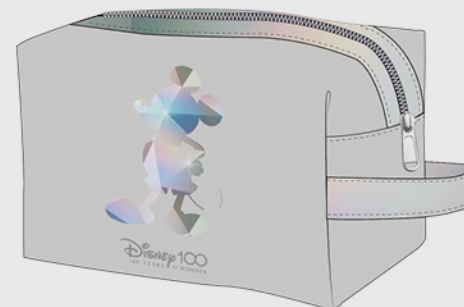

PACKAGING:LICENSED CRAFT
HANGTAG**PACKING:**INNER
4 pcsOUTER
24 pcs

TRAVEL TOILET BAG

ADULT

SIZE

20 x 9,5 x 12
CM

PACK

4 / 12 PCS

2500002693