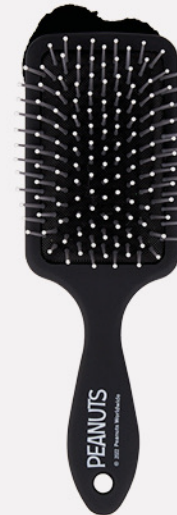

SIZE

7 x 21
CM

PACK

6 / 24 PCS

2500002348

2500002349

2500002350

2500002351

CEPILLOS DE PELO PREMIUM PREMIUM HAIR BRUSHES

COMPOSITION:
100% PLASTIC ABS

MEASURES:
RECTANGULAR MODEL: 7 x 21,6 cm
ROUND MODEL: 7 x 22 x 3,5 cm
DETANGLED MODEL: 8 x 18,5 cm

PACKAGING:
PVC box with window on back