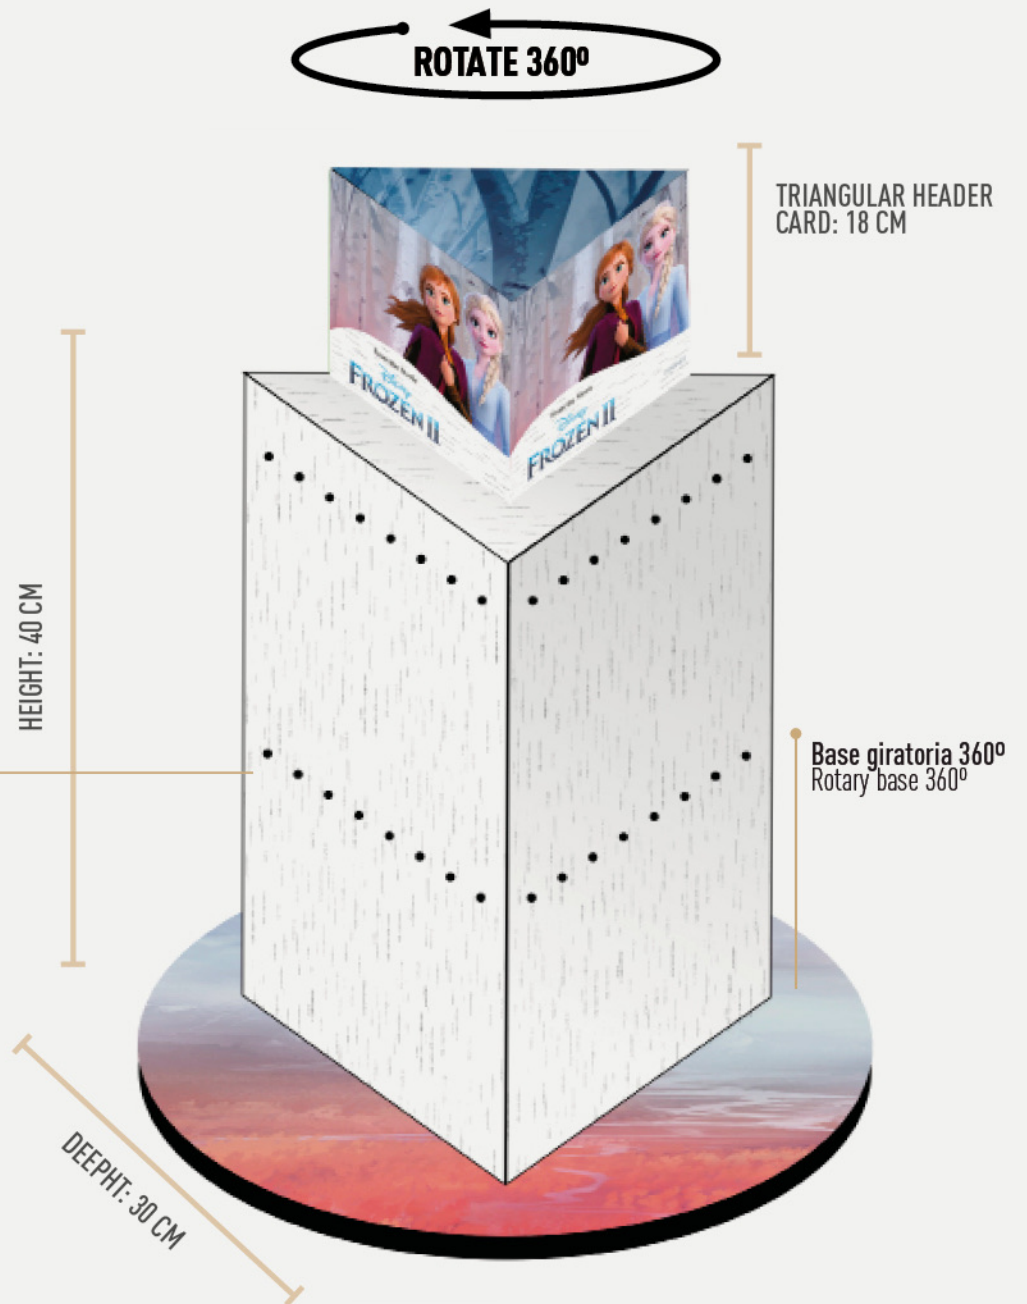

EXPOSITOR GIRATORIO BEAUTY BEAUTY 360° DISPLAY

MODULABLE HOOKS

EXPOSITOR / DISPLAY:

REFERENCE:	9800000327
COMPOSITION:	CARDBOARD (strengthened B flute+250g CCNB) HOOK: plastic (18pcs - 16 CM)
MEASURES	BODY: 45 x 30 x 17 CM
FACES	2 FACES x 9 HOOKS TOTAL: 18 HOOKS

EXPOSITOR BISUTERÍA FROZEN 2

FROZEN 2 JEWELRY FLOOR DISPLAY

MODULABLE HOOKS

EXPOSITOR / DISPLAY:

REFERENCE:	9800000274
COMPOSITION:	CARDBOARD (strengthened B flute+350g CCNB) HOOK: plastic (18pcs - 20 CM)
MEASURES	BODY: 30 x 44 CM HEADER: 18 X 16 CM BASE: 340 CM
PACK BOX	BOX: 55 X 55 X 62 CM
FACES	3 FACES x 6 HOOKS TOTAL: 18 HOOKS

6 ganchos MODULABLES (20 cm)
por cara con capacidad para 4/5
blisters/accesorios.
6 MODULABLE hooks (20 cm) every face
with capacity for 4/5 blisters.

POSIBLE CONTENIDO / POSSIBLE CONTENT:

PRODUCT	MEASURES WITH PACKAGING	UDS HOOK
BLISTERS BEAUTY PRODUCTS	12,5 x 6,5 x 2 cm	5
CEPILLO DESENREDANTE / DETANGLER BRUSH	11 x 7 x 4,5 cm	2