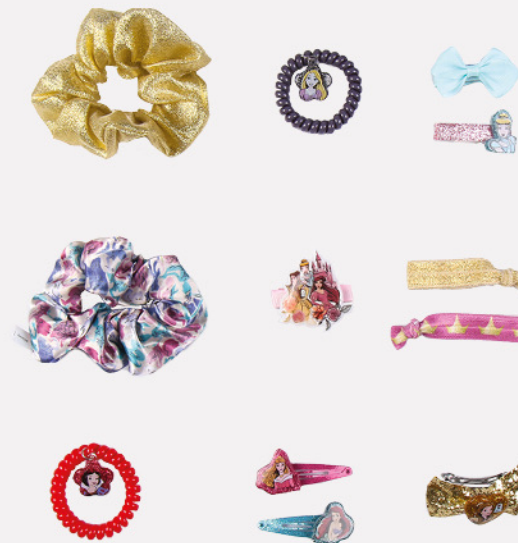

COLETERO CON
ABALORIO
PONY TALE WITH
CHARM

CLIP CON LAZO BRILLANTE
SHINY BOW
CLIC-CLAC

SURPRISE BOX - HAIR ACCESSORIES CLIC-CLACS + SCRUNCHIES + PONY TAILS

KIDS AND TWEEN

SIZE

25,5 x 16,5
x 6 CM

PACK

12
PCS

2500001903

2500001904

SURPRISE BOX - HAIR ACCESSORIES CLIC-CLACS + SCRUNCHIES + PONY TAILS

KIDS AND TWEEN	SIZE	25,5 x 16,5 x 6 CM
	PACK	12 PCS

CAJA SORPRESA SEMANAL ACCESORIOS DE BELLEZA

WEEKLY SURPRISE BOX BEAUTY ACCESSORIES

PACK x 7 PIECES

KID SIZE

PRODUCT	COMPOSITION	MEASURES	PIECES
CLIP BRILLANTE CON EXTENSIÓN DE PELO <i>SHINY CLIC-CLAC WITH HAIR EXTENSION</i>	METAL	5 CM	1
ANILLO <i>RING</i>	PVC	2 CM	1
BANDANA <i>HAIR BAND</i>	POLYESTER	24 x 5 CM	1
COLETEROS <i>SCRUNCHIES</i>	POLYESTER	8 CM	1
COLETEROS CON PERSONAJE <i>PONY TAILS WITH CHARACTER</i>	PVC	7 CM	1
PENDIENTES ADHESIVOS <i>STICKER EARRINGS</i>	PLASTIC ABS	1,5 CM	1
COLETERO ESPIRAL <i>TELEPHONE ELASTIC</i>	PLASTIC	5 CM	1