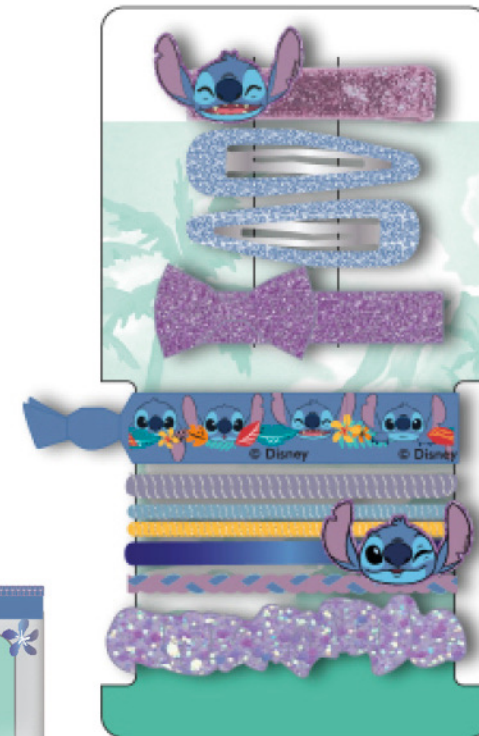

Pendientes pegatina.
Stickers earrings.

BEAUTY SET BOX BRUSH + HAIR ACCESSORIES

KIDS AND TWEEN

SIZE

22 x 22 x
8 CM

PACK

1 / 24
PCS

2500002692

Funda de PVC transparente con accesorios de belleza.
PVC bag with beauty accessories

PACKAGING:

Blister + individual polybag

PACKING:

INNER
4 pcs

OUTER
24 pcs

HAIR ACCESSORIES BEAUTY BAG

KIDS AND TWEEN