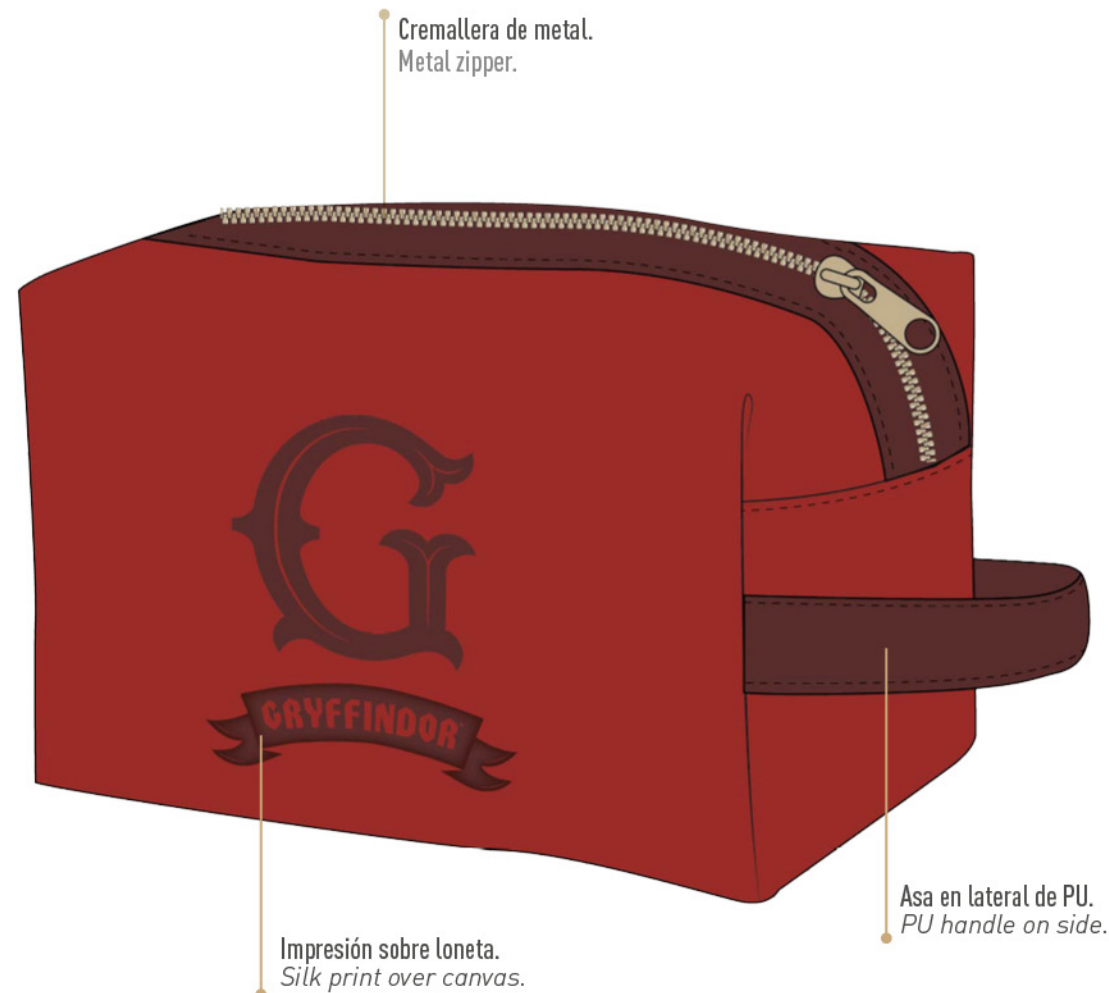

PACKAGING:LICENSED CRAFT
HANGTAG**PACKING:**INNER
4 pcsOUTER
24 pcs

TRAVEL TOILET BAG

ADULT

SIZE

20 x 9,5 x 12
CM

PACK

4 / 12 PCS

2500002693