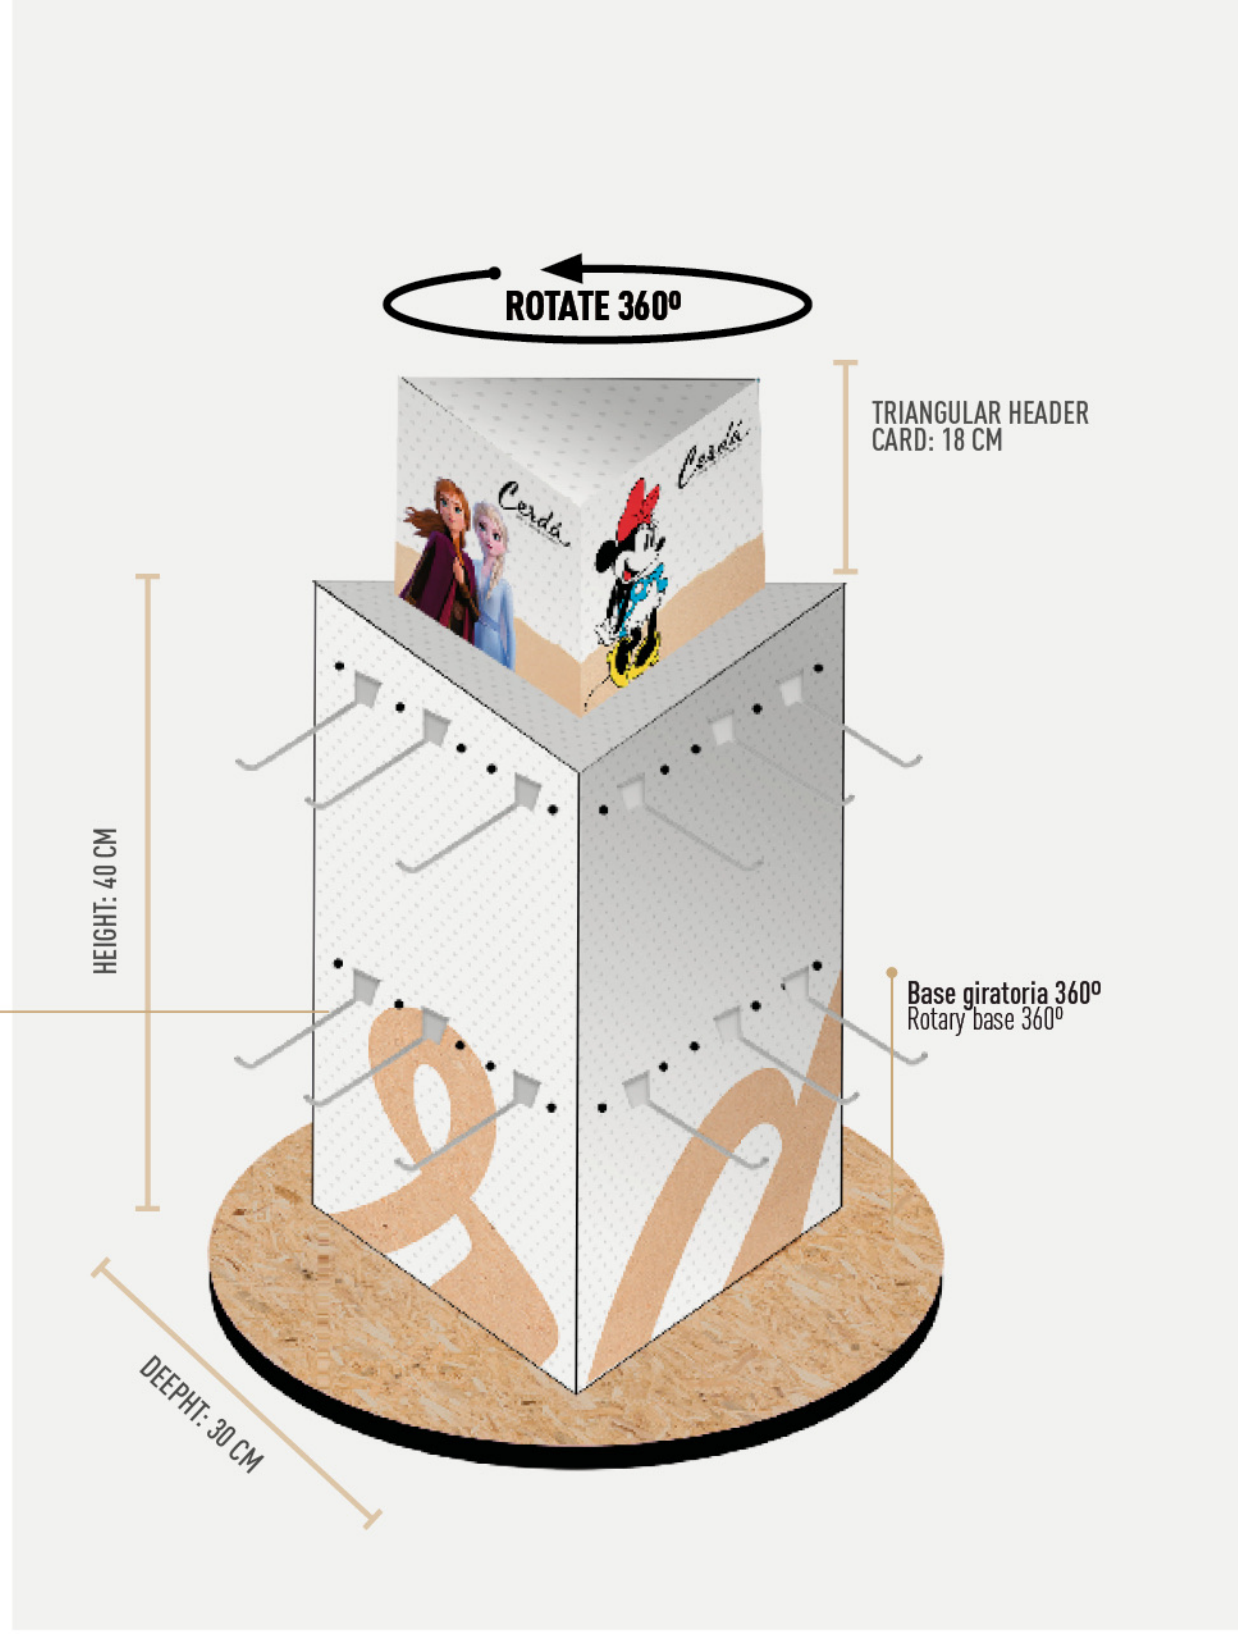

EXPOSITOR BISUTERÍA FROZEN 2

FROZEN 2 JEWELRY FLOOR DISPLAY

MODULABLE HOOKS

EXPOSITOR / DISPLAY:

REFERENCE:	9800000274
COMPOSITION:	CARDBOARD (strengthened B flute+350g CCNB) HOOK: plastic (18pcs - 20 CM)
MEASURES	BODY: 30 x 44 CM HEADER: 18 X 16 CM BASE: 340 CM
PACK BOX	BOX: 55 X 55 X 62 CM
FACES	3 FACES x 6 HOOKS TOTAL: 18 HOOKS

6 ganchos MODULABLES (20 cm)
por cara con capacidad para 4/5
blisters/accesorios.
6 MODULABLE hooks (20 cm) every face
with capacity for 4/5 blisters.

POSIBLE CONTENIDO / POSSIBLE CONTENT:

PRODUCT	MEASURES WITH PACKAGING	UDS HOOK
BLISTERS BEAUTY PRODUCTS	12,5 x 6,5 x 2 cm	5
CEPILLO DESENREDANTE / DETANGLER BRUSH	11 x 7 x 4,5 cm	2

EXPOSITOR SOBREMESA OVERTABLE DISPLAY

MODULABLE HOOKS

EXPOSITOR / DISPLAY:

REFERENCE:	9800000275
COMPOSITION:	CARDBOARD (strengthened B flute+350g CCNB) HOOK: plastic (18pcs - 20 CM)
MEASURES	BODY: 30 x 44 CM HEADER: 18 X 16 CM BASE: 340 CM
PACK BOX	BOX: 55 X 55 X 62 CM
FACES	3 FACES x 6 HOOKS TOTAL: 18 HOOKS

6 ganchos MODULABLES (20 cm)
por cara con capacidad para 4/5
blisters/accesorios.
6 MODULABLE hooks (20 cm) every face
with capacity for 4/5 blisters.

EXPOSITOR CARTÓN BEAUTY SETS

CARDBOARD DISPLAY FOR BEAUTY SETS