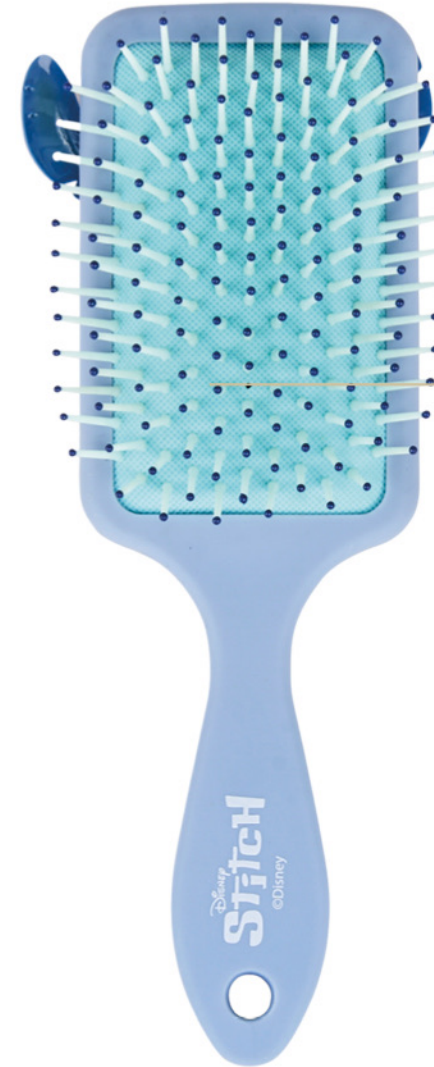

INNER
1 pcs

OUTER
2 pcs

Almohadilla acolchada premium con puas.
Premium soft pad with tooth.

Impresión en todo el frontal
Full print on frontal.

2500001856 - PACK x24 HAIRBRUSH MICKEY & MINNIE
 PACK x24 CEPILLOS MICKEY & MINNIE

Minnie Mouse

**MICKEY
MOUSE**

ADULT	SIZE	7 x 45 x 4 CM
	ASSORT- MENT	6-6 6-6
	PACK	1/2 PCS

CEPILLOS DE PELO PREMIUM PREMIUM HAIR BRUSHES

3D MODEL

Personaje en goma 3D.
Rubber 3D patch character.

Almohadilla acolchada premium con puas.
Premium soft pad with tooth.

COMPOSITION:
100% PLASTIC ABS

MEASURES:
3D MODEL: 7 x 21 x 4 cm

PACKAGING:
Premium box

PACKING:

INNER
2 pcs

OUTER
12 pcs

PREMIUM HAIR BRUSHES 3D

TEEN & ADULT