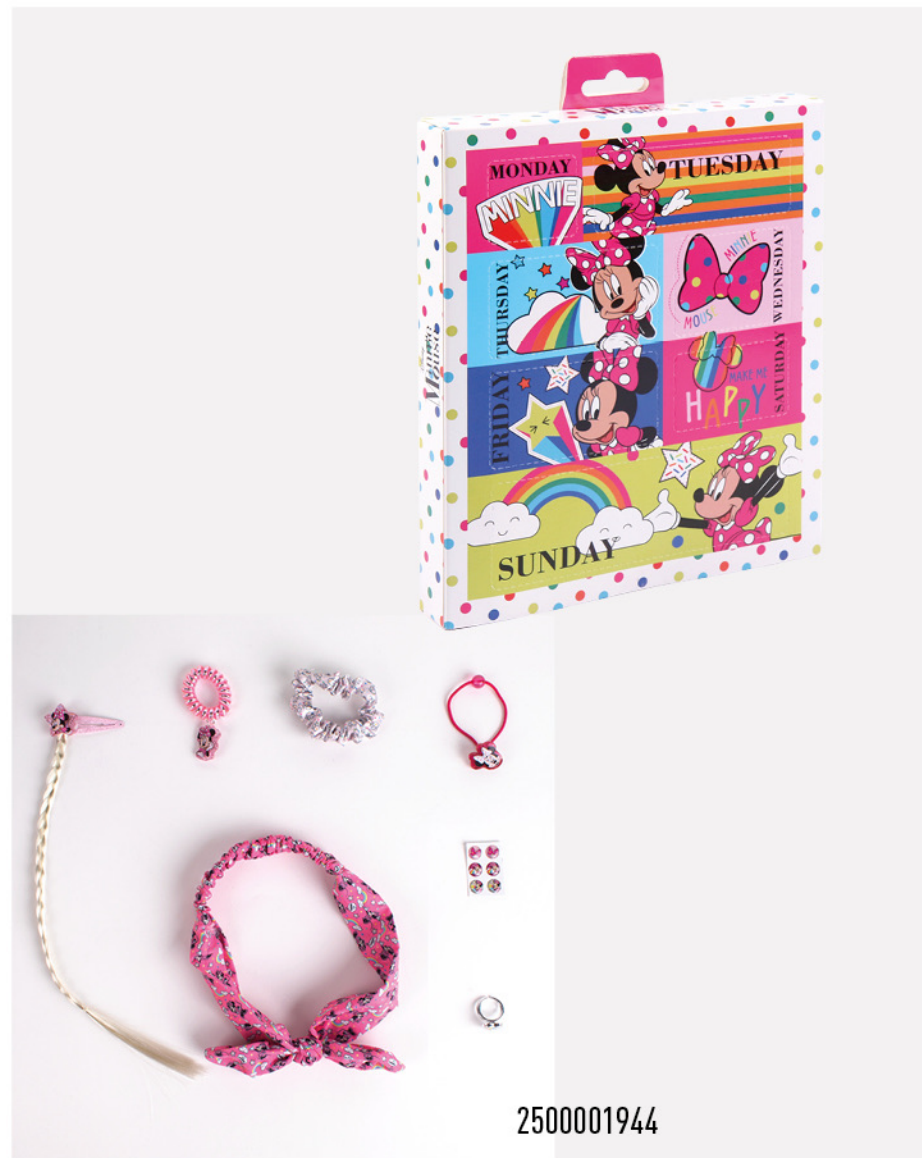

WEEKLY BOX - BEAUTY ACCESSORIES CLIC-CLACS + SCRUNCHIES + PONY TAILS

KIDS AND TWEEN

SIZE

18 x 21 x
2,5 CM

PACK

4 / 24
PCS