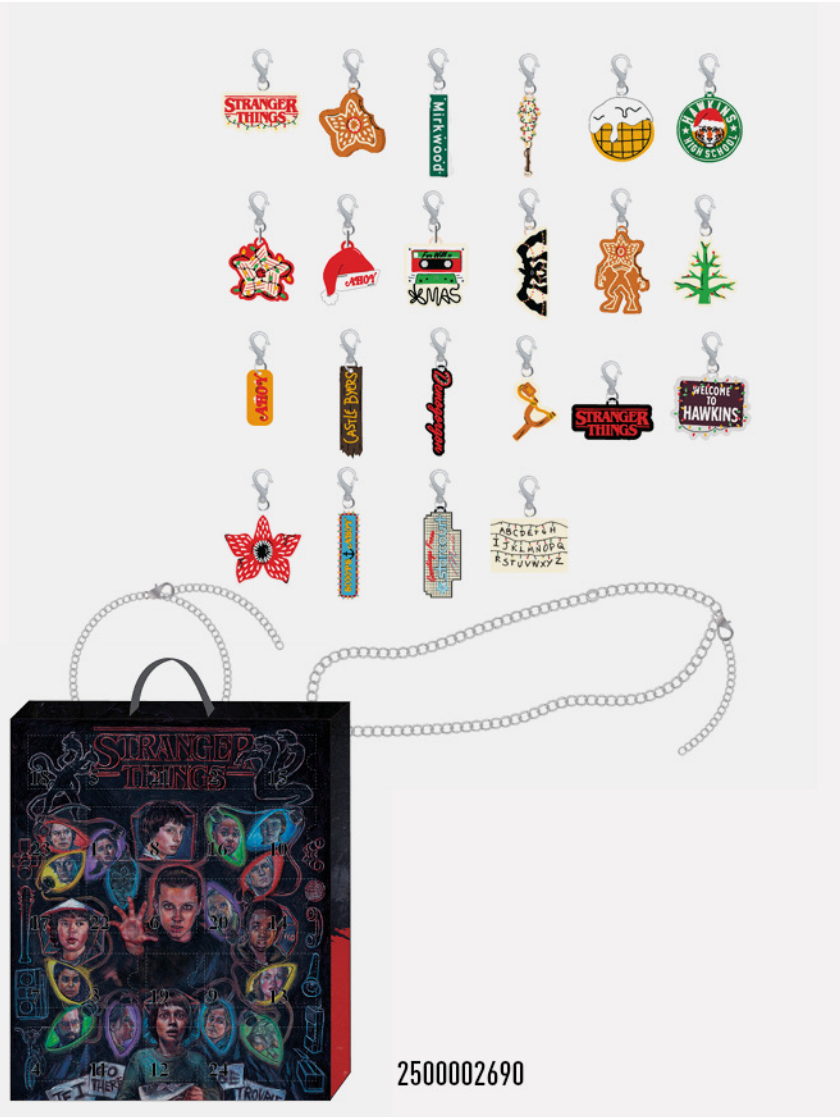

PIECES	COMPOSITION
CADENA COLLAR NECKLACE	METAL
CADENA PULSERA BRACELET	METAL
CLIPS CLIC-CLAC	METAL
ABALORIOS CHARMS	ACRYLIC
COLETEROS PONY TALE	POLYESTER

PACKAGING:
PREMIUM BOX
25 x 30 x 2,4 CM

PACKING:

INNER
4 pcs

OUTER
24 pcs

ADVENT CALENDAR - JEWELRY CHARMS

KIDS AND TWEEN

SIZE

25 x 30 x
2,4 CM

PACK

4 / 24
PCS