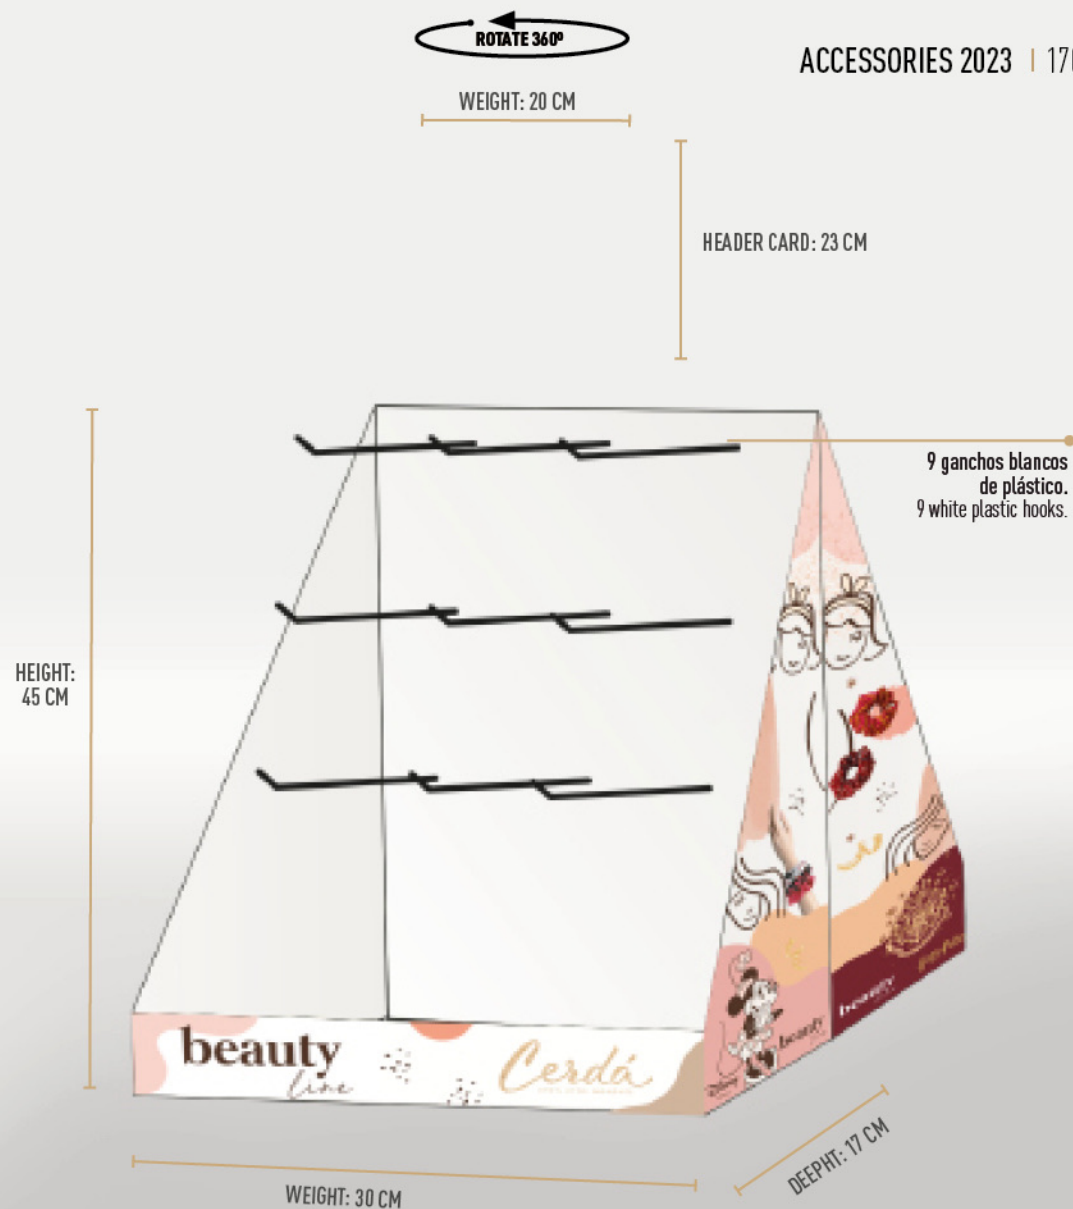

POSIBLE CONTENIDO / POSSIBLE CONTENT:

PRODUCT	MEASURES WITH PACKAGING	UDS HOOK
BLISTERS BEAUTY PRODUCTS	12,5 x 6,5 x 2 cm	8
CEPILLO DESENREDANTE / DETANGLER BRUSH	11 x 7,5 x 4,5 cm	3
CEPILLO RECTANGULAR / RECTANGULAR BRUSH	25 x 7,5 x 4 cm	3
DIADEMAS / HAIR BAND	22 x 12 x 3 cm	5
BANDANA / BANDANA	30 x 7 x 3 cm	5

EXPOSITOR GIRATORIO BEAUTY BEAUTY 360° DISPLAY

MODULABLE HOOKS

EXPOSITOR / DISPLAY:

REFERENCE:	9800000327
COMPOSITION:	CARDBOARD (strengthened B flute+250g CCNB) HOOK: plastic (18pcs - 16 CM)
MEASURES	BODY: 45 x 30 x 17 CM
FACES	2 FACES x 9 HOOKS TOTAL: 18 HOOKS

ACCESSORIES 2023 | 170

POSIBLE CONTENIDO / POSSIBLE CONTENT:

PRODUCT	MEASURES WITH PACKAGING	UDS HOOK
BLISTERS BEAUTY PRODUCTS	12,5 x 6,5 x 2 cm	8
CEPILLO DESENREDANTE / DETANGLER BRUSH	11 x 7 x 4,5 cm	3
DIADEMAS / HAIR BAND	22 x 12 x 3 cm	5
BANDANA / BANDANA	30 x 7 x 3 cm	5

EXPOSITOR BISUTERÍA FROZEN 2

FROZEN 2 JEWELRY FLOOR DISPLAY

MODULABLE HOOKS

EXPOSITOR / DISPLAY:

REFERENCE:	9800000274
COMPOSITION:	CARDBOARD (strengthened B flute+350g CCNB) HOOK: plastic (18pcs - 20 CM)
MEASURES	BODY: 30 x 44 CM HEADER: 18 X 16 CM BASE: 340 CM
PACK BOX	BOX: 55 X 55 X 62 CM
FACES	3 FACES x 6 HOOKS TOTAL: 18 HOOKS