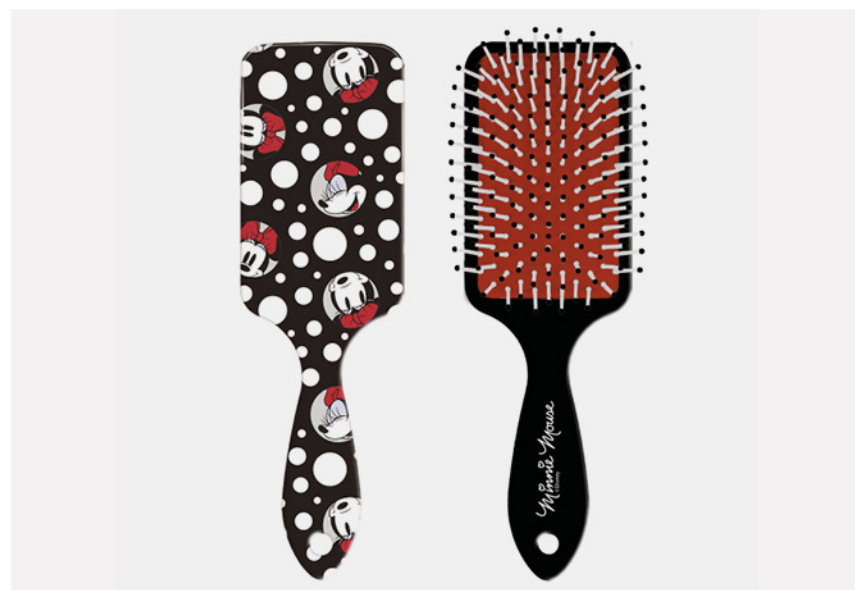

ADULT ACCESSORIES

CEPILLO RECTANGULAR RECTANGULAR HAIR BRUSH

PACK x 4 DESIGNS

ADULT SIZE

COMPOSITION:
100% plastic ABS

MEASURES:
7 X 22 X 3 CM

PACKAGING:
WINDOW BOX: 7,6 x 22,5 x 3,5 CM

PACKING:

INNER
1 pcs

OUTER
2 pcs

Almohadilla acolchada premium con puas.
Premium soft pad with tooth.

Impresión en todo el frontal
Full print on frontal.

2500001856 - PACK x24 HAIRBRUSH MICKEY & MINNIE
 PACK x24 CEPILLOS MICKEY & MINNIE

Minnie Mouse

**MICKEY
MOUSE**

ADULT	SIZE	7 x 45 x 4 CM
	ASSORT- MENT	6-6 6-6
	PACK	1/2 PCS

CEPILLOS DE PELO PREMIUM PREMIUM HAIR BRUSHES

3D MODEL

Personaje en goma 3D.
Rubber 3D patch character.

Almohadilla acolchada premium con puas.
Premium soft pad with tooth.