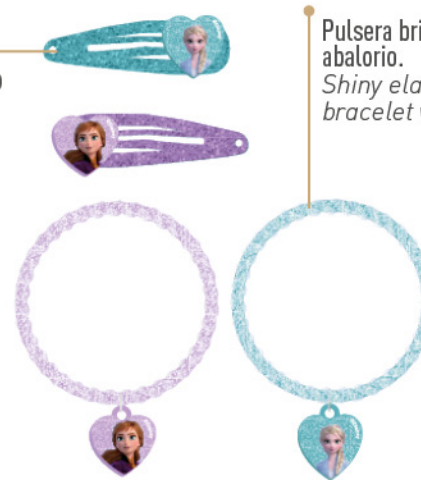

CAJA CON SET DE BELLEZA BEAUTY SET BOX

ACCESSORIES: 30 PIECES

KID SIZE

PRODUCT	COMPOSITION	MEASURES	Nº PIECES
PULSERAS BRACELETS	POLYESTER + PLASTIC	8 CM	2
PENDIENTES EARRINGS	PLASTIC	1 x 1 CM	12 x 2
COLLAR NECKLACE	PLASTIC ABS	20 CM	1
ANILLOS NECKLACE	PLASTIC ABS	1,5 CM	2
COLETEROS SCRUNCHIES	POLYESTER	6 CM	6
CLIPS IMPRESOS PRINTED CLIPS	METAL	5 CM	2
CLIPS BRILLANTES SHINY CLIPS	METAL	5 CM	2
PINZAS DE PELO MINI HAIR CLIPS	PLASTIC ABS	1,5 CM	2

Clip brillante con abalorio de personaje
Shiny clip with bead character.

Pulsera brillante con abalorio.
Shiny elastic bracelet with charm.