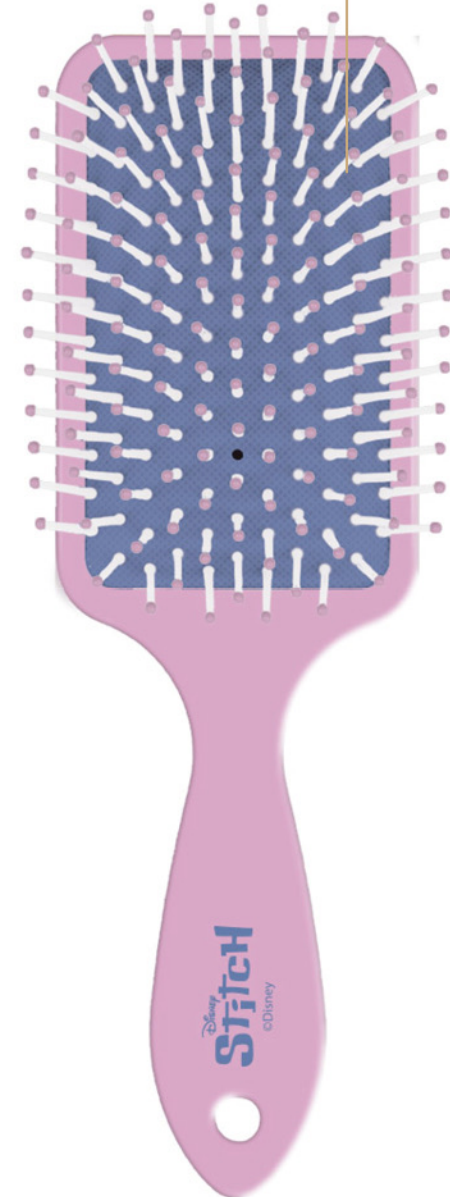

No planchar
Do not iron

No lavar en seco.
Do not Dryclean.

KIDS

HAIR BRUSHES

CEPILLO RECTANGULAR RECTANGULAR HAIR BRUSH

KID SIZE

COMPOSITION:
100% plastic ABS

MEASURES:
7 X 22 X 3 CM

PACKAGING:
WINDOW BOX: 3,5 x 22,5 x 7,5 CM

PACKING:

INNER
1 pcs

OUTER
100 pcs

Impresión en todo el frontal
Full print on frontal.

Almohadilla acolchada premium con puas.
Premium soft pad with tooth.

RECTANGULAR HAIR BRUSH