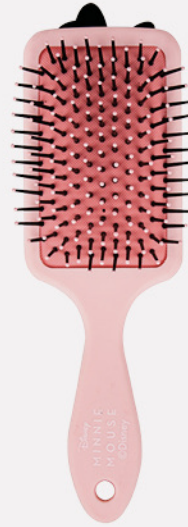

SIZE

7 x 21
CM

PACK

6 / 24 PCS

2500002348

2500002349

2500002350

2500002351

CEPILLOS DE PELO PREMIUM PREMIUM HAIR BRUSHES

COMPOSITION:
100% PLASTIC ABS

MEASURES:
RECTANGULAR MODEL: 7 x 21,6 cm
ROUND MODEL: 7 x 22 x 3,5 cm
DETANGLED MODEL: 8 x 18,5 cm

PACKAGING:
PVC box with window on back