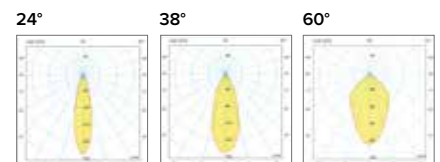

 Griglia / Honeycomb grid  
Cod. KSGRI € 20,00