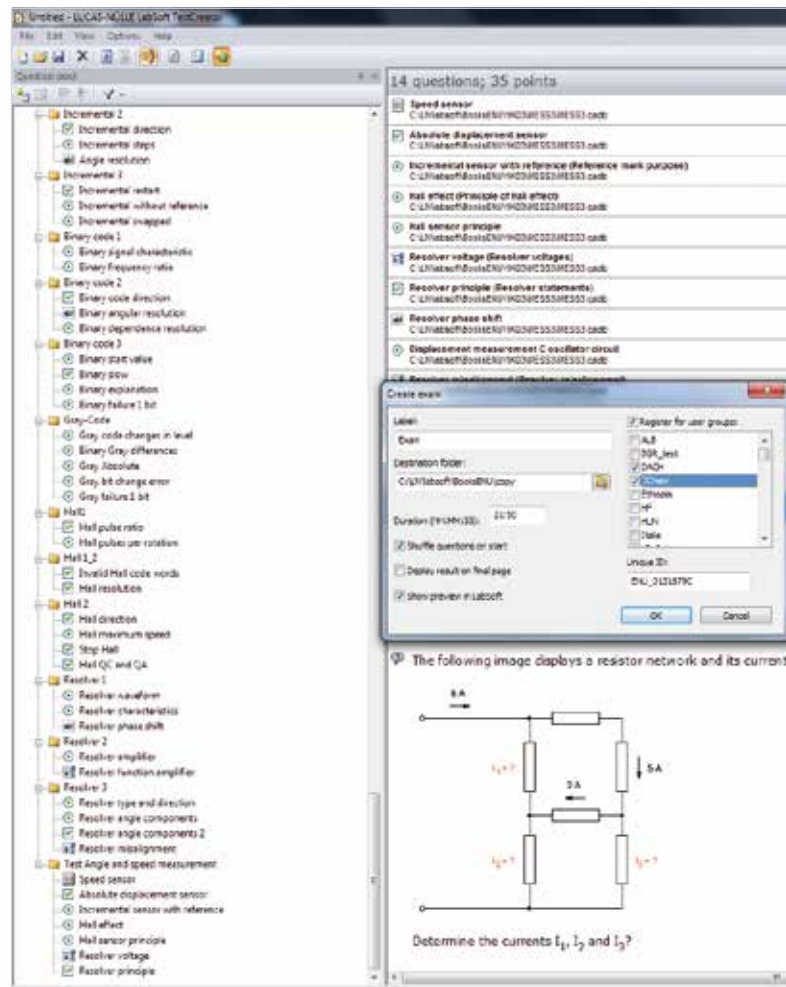

UNITRAIN
SYSTEM

LABSOFT CLASSROOM MANAGER 4.0

Easy creation of tests with TestCreator

LabSoft Classroom Manager 4.0

Administration, customization, examination, assessment

Your benefits

- Optimal use of resources**
 Utilize the didactic concept of Lucas-Nülle's training systems optimally with the help of the Classroom Manager.
- Minimal administrative effort**
 Save time and paper through electronic management of all LabSoft courses and students in LabSoft Manager. Organize content, user groups and users.
- Continuously maximized learning success**
 Customize your LabSoft courses to individual users' current requirements with the help of the LabSoft editor. Create your own questions, experiments, measurement exercises and courses which become available to students immediately.
- Constant monitoring of knowledge levels**
 Create tests in the test creator quickly and easily with just a few clicks of the mouse. Use prepared collections of exercises including questions and measurement tasks to verify acquired knowledge and practical competence.
- Complete overview at any time**
 Recall learning progress and test results at any time using the LabSoft Reporter. Clear selection functions lead rapidly to the desired overview.

Numerous wizards in the LabSoft Editor assist creation of new courses and guide the user step-by-step through the necessary details.

The LabSoft Questioner provides many prototypes for creating questions, measurement tasks and exam problems. The exercises and questions can be added to courses and tests.

LabSoft TestCreator can be used to create tests for examining acquired knowledge and practical competence simultaneously. Filter functions assist manual and automatic selection of test questions.

Features