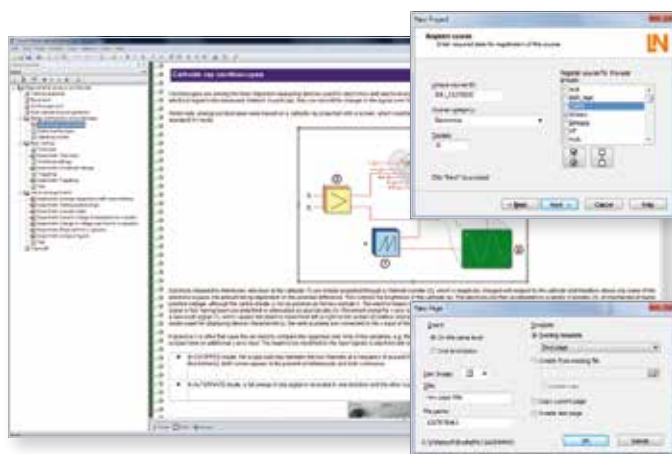

UNITRAIN
SYSTEM

LABSOFT CLASSROOM MANAGER 4.0

Easy creation of tests with TestCreator

LabSoft Classroom Manager 4.0

Administration, customization, examination, assessment

Your benefits

- Optimal use of resources**
 Utilize the didactic concept of Lucas-Nülle's training systems optimally with the help of the Classroom Manager.
- Minimal administrative effort**
 Save time and paper through electronic management of all LabSoft courses and students in LabSoft Manager. Organize content, user groups and users.
- Continuously maximized learning success**
 Customize your LabSoft courses to individual users' current requirements with the help of the LabSoft editor. Create your own questions, experiments, measurement exercises and courses which become available to students immediately.
- Constant monitoring of knowledge levels**
 Create tests in the test creator quickly and easily with just a few clicks of the mouse. Use prepared collections of exercises including questions and measurement tasks to verify acquired knowledge and practical competence.
- Complete overview at any time**
 Recall learning progress and test results at any time using the LabSoft Reporter. Clear selection functions lead rapidly to the desired overview.

Numerous wizards in the LabSoft Editor assist creation of new courses and guide the user step-by-step through the necessary details.

The LabSoft Questioner provides many prototypes for creating questions, measurement tasks and exam problems. The exercises and questions can be added to courses and tests.

LabSoft TestCreator can be used to create tests for examining acquired knowledge and practical competence simultaneously. Filter functions assist manual and automatic selection of test questions.

Features