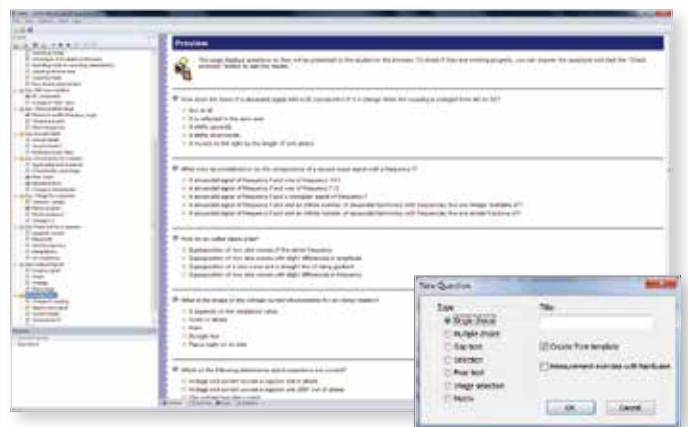

UNITRAIN
SYSTEM

LABSOFT CLASSROOM MANAGER 4.0

Easy creation of tests with TestCreator

LabSoft Classroom Manager 4.0

Administration, customization, examination, assessment

Your benefits

- Optimal use of resources**
 Utilize the didactic concept of Lucas-Nülle's training systems optimally with the help of the Classroom Manager.
- Minimal administrative effort**
 Save time and paper through electronic management of all LabSoft courses and students in LabSoft Manager. Organize content, user groups and users.
- Continuously maximized learning success**
 Customize your LabSoft courses to individual users' current requirements with the help of the LabSoft editor. Create your own questions, experiments, measurement exercises and courses which become available to students immediately.
- Constant monitoring of knowledge levels**
 Create tests in the test creator quickly and easily with just a few clicks of the mouse. Use prepared collections of exercises including questions and measurement tasks to verify acquired knowledge and practical competence.
- Complete overview at any time**
 Recall learning progress and test results at any time using the LabSoft Reporter. Clear selection functions lead rapidly to the desired overview.

Numerous wizards in the LabSoft Editor assist creation of new courses and guide the user step-by-step through the necessary details.

The LabSoft Questioner provides many prototypes for creating questions, measurement tasks and exam problems. The exercises and questions can be added to courses and tests.

LabSoft TestCreator can be used to create tests for examining acquired knowledge and practical competence simultaneously. Filter functions assist manual and automatic selection of test questions.

Features