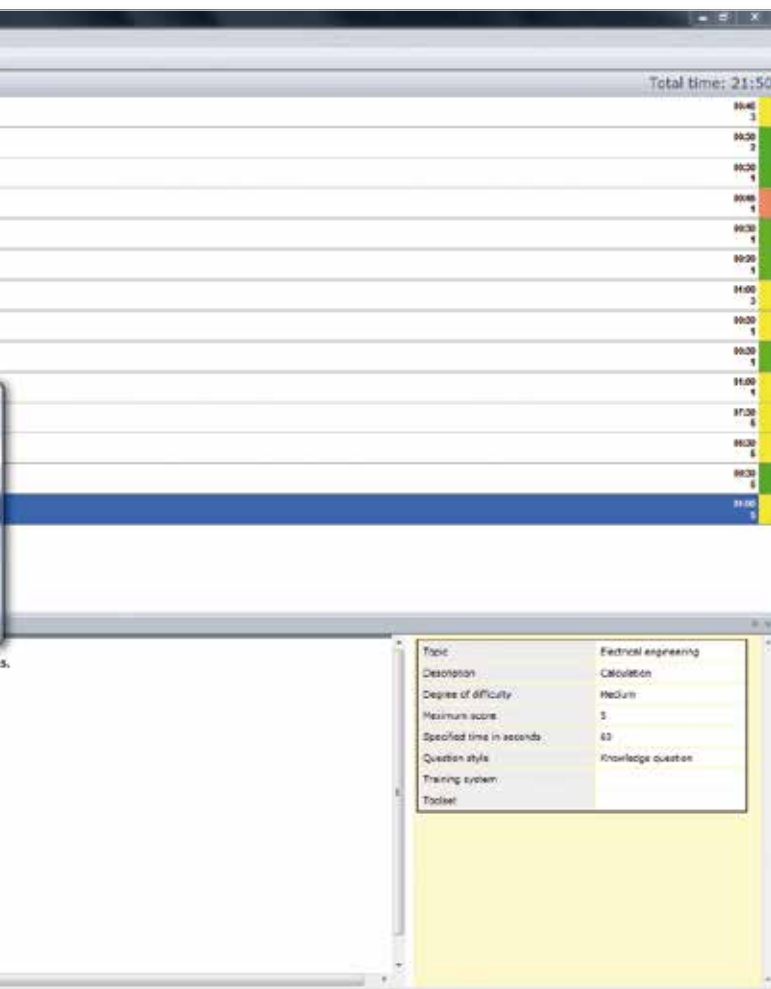

UNITRAIN
SYSTEM

LABSOFT CLASSROOM MANAGER 4.0

Easy creation of tests with TestCreator

LabSoft Classroom Manager 4.0

Administration, customization, examination, assessment

Your benefits

- Optimal use of resources**
 Utilize the didactic concept of Lucas-Nülle's training systems optimally with the help of the Classroom Manager.
- Minimal administrative effort**
 Save time and paper through electronic management of all LabSoft courses and students in LabSoft Manager. Organize content, user groups and users.
- Continuously maximized learning success**
 Customize your LabSoft courses to individual users' current requirements with the help of the LabSoft editor. Create your own questions, experiments, measurement exercises and courses which become available to students immediately.
- Constant monitoring of knowledge levels**
 Create tests in the test creator quickly and easily with just a few clicks of the mouse. Use prepared collections of exercises including questions and measurement tasks to verify acquired knowledge and practical competence.
- Complete overview at any time**
 Recall learning progress and test results at any time using the LabSoft Reporter. Clear selection functions lead rapidly to the desired overview.

Numerous wizards in the LabSoft Editor assist creation of new courses and guide the user step-by-step through the necessary details.

The LabSoft Questioner provides many prototypes for creating questions, measurement tasks and exam problems. The exercises and questions can be added to courses and tests.

LabSoft TestCreator can be used to create tests for examining acquired knowledge and practical competence simultaneously. Filter functions assist manual and automatic selection of test questions.

Features