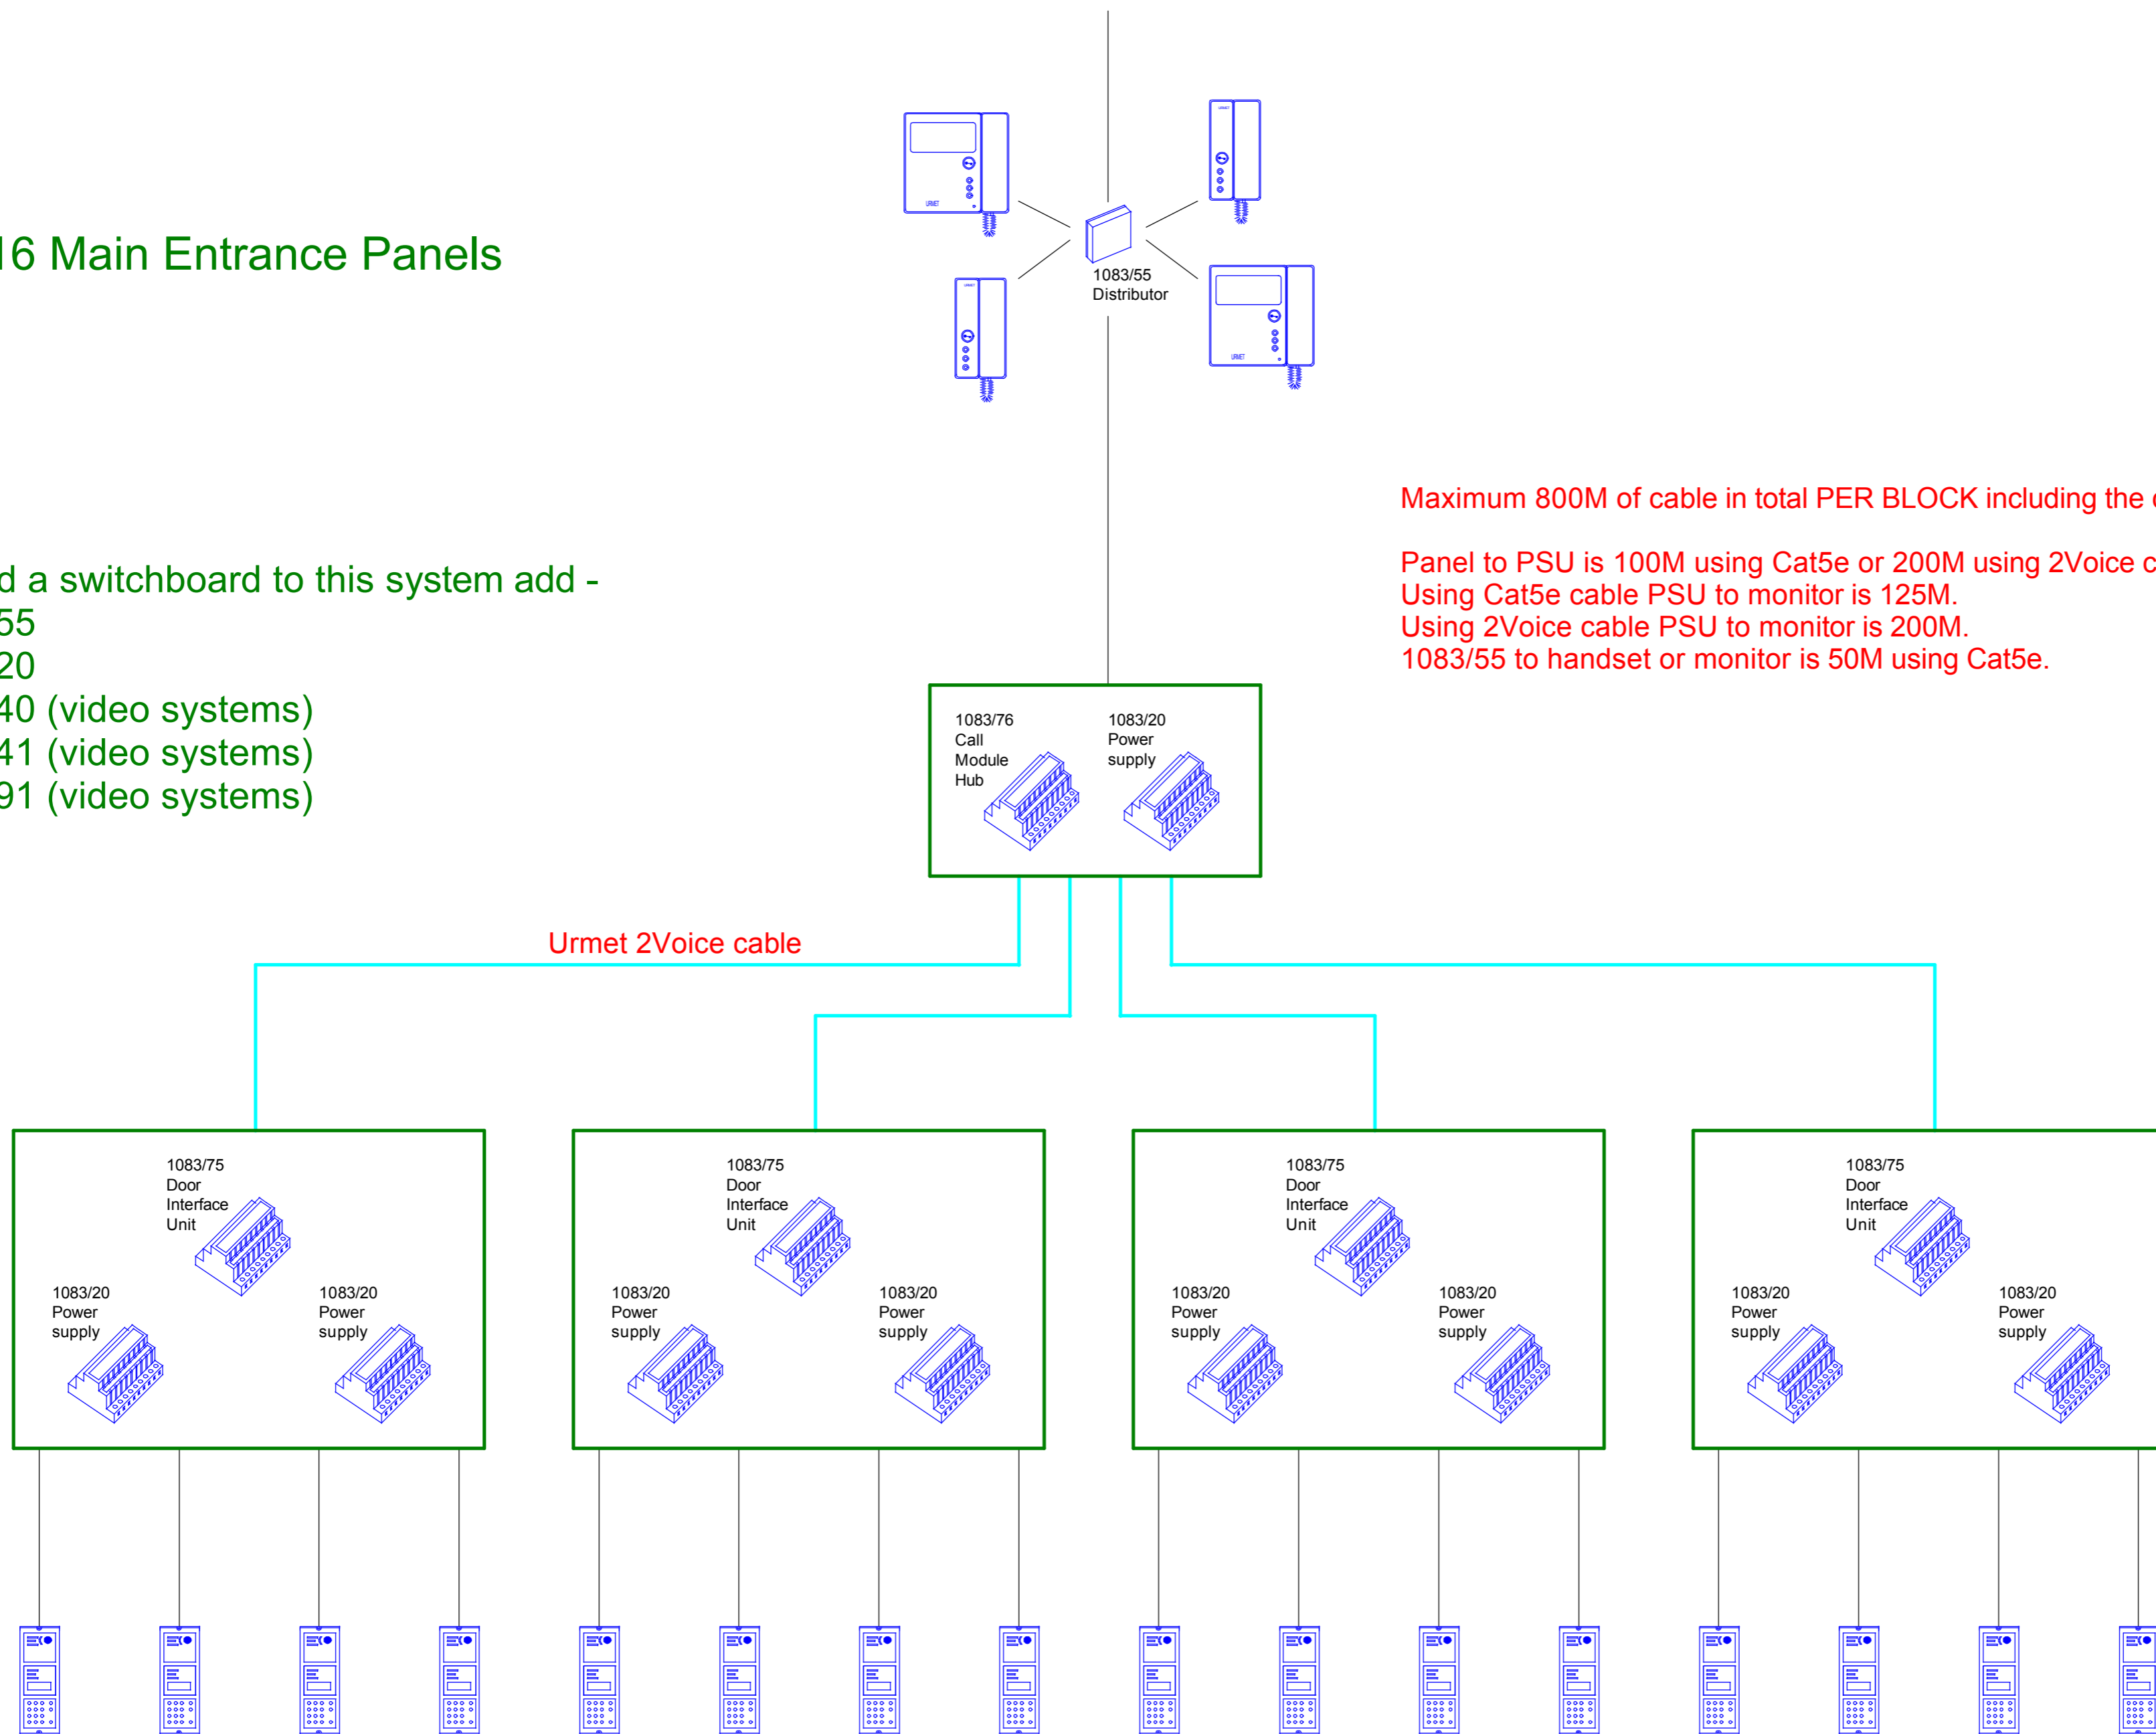

Up to 16 Main Entrance Panels

To add a switchboard to this system add -
 1083/55
 1083/20
 1083/40 (video systems)
 1732/41 (video systems)
 1732/91 (video systems)

Maximum 800M of cable in total PER BLOCK including the cable from panel to power supply.

Panel to PSU is 100M using Cat5e or 200M using 2Voice cable.
 Using Cat5e cable PSU to monitor is 125M.
 Using 2Voice cable PSU to monitor is 200M.
 1083/55 to handset or monitor is 50M using Cat5e.

Urmet Communication & Security UK Ltd Urban Hive, Avenue West Skyline 120 Great Notley Essex CM77 7AA Tel 01376 556010 Fax 01376 567874 www.urmet.co.uk	Title		2Voice information			
	Drawing No.	UD03944	PAGE8			
	Date	20-10-2015	Drawn by	TC	Checked	TC
	Revision	01				