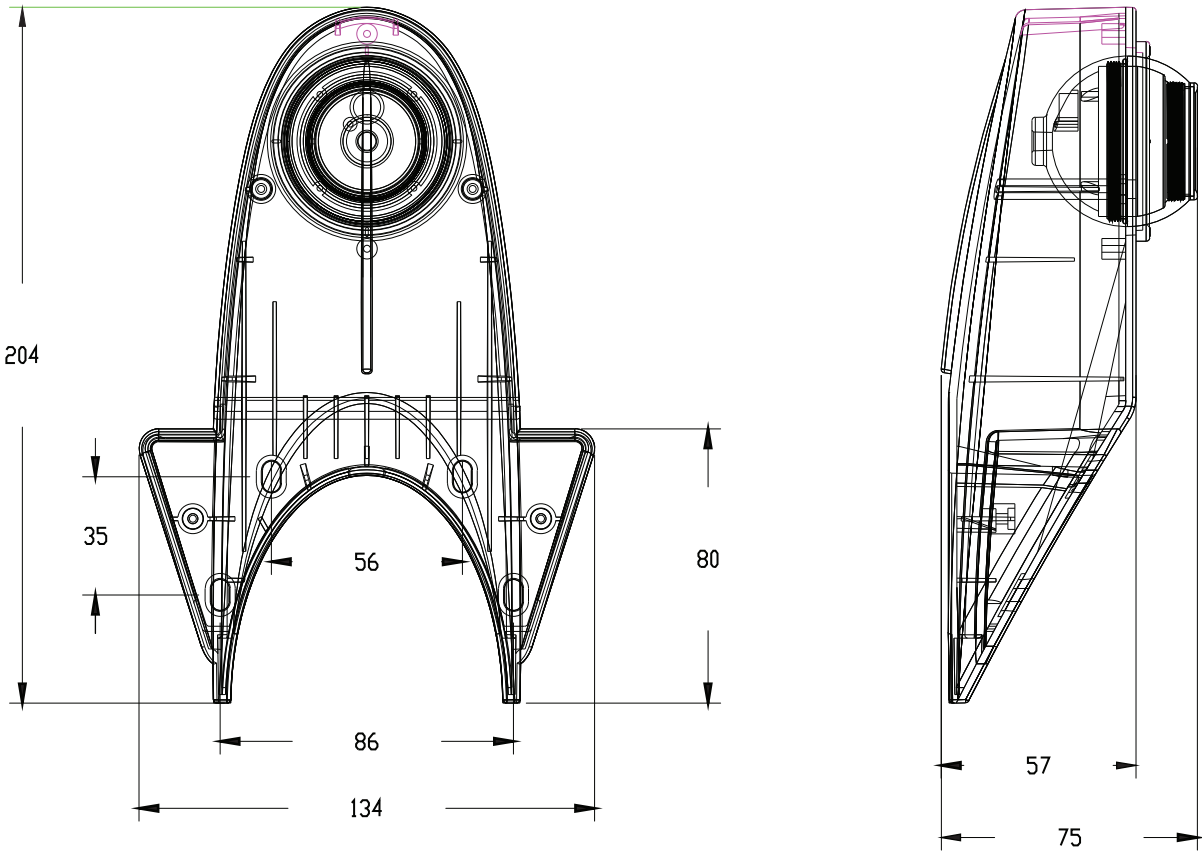

### Key features:

120° viewing Angle

720P

IP Rating

12V

- ✓ 2.8mm lens
- ✓ 720P
- ✓ 120° viewing angle
- ✓ IR night vision 0.1 Lux - 5 metres
- ✓ IP69K
- ✓ Extended mount for enhanced viewing

**t** +44 (0) 1246 225 745  
**e** info@visiontrack.com  
**w** visiontrack.com  
**s** support.visiontrack.com

### Specifications:

<b>Illumination</b>	0.1 Lux/F1.2
<b>Lens Angle</b>	120°
<b>IP Rating</b>	IP69K
<b>Focal Length</b>	F=2.8mm
<b>Image</b>	Mirrored
<b>Plug</b>	Aviation
<b>Voltage</b>	DC12V
<b>IR Distance</b>	5 Metres