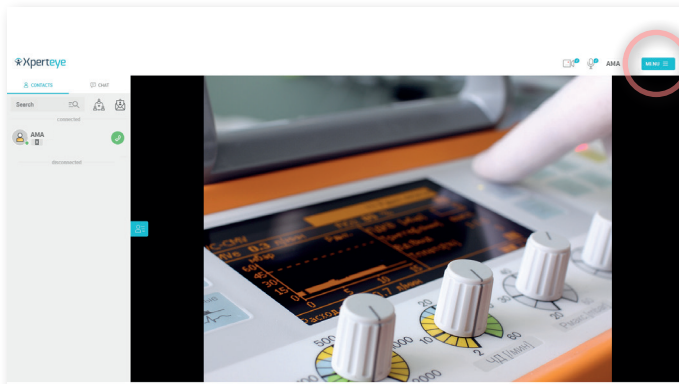

1

Press the MENU  button.

2

Tap  Settings.

3

In the **MORE** tab, you can change the Server region:

- EMEA (Europe)
- USA
- APAC (Asia)

Once you have changed this parameter, the XpertEye page reloads.