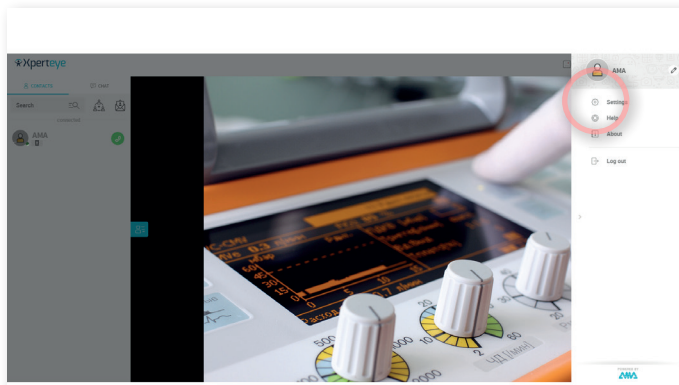

1

Press the MENU  button.

2

Tap  Settings.

3

In the **MORE** tab, you can change the Server region:

- EMEA (Europe)
- USA
- APAC (Asia)

Once you have changed this parameter, the XpertEye page reloads.