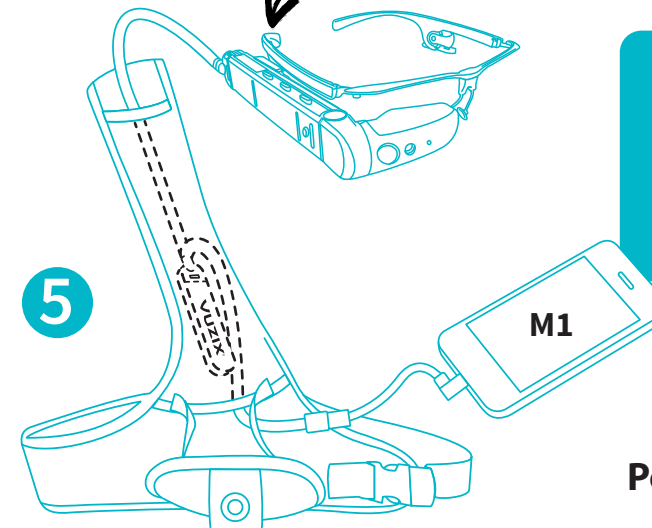

2

3

Holster

4

a

3

4

**M300 AUTO
POWER ON :**

 **< 1 min**

**M300 AUTO
POWER ON :**
 **< 1 min**

5

C
Power OFF / Charge 

C

Power OFF / Charge

1

- Select ☰
- Power off ⏻
- Glasses and Mobile