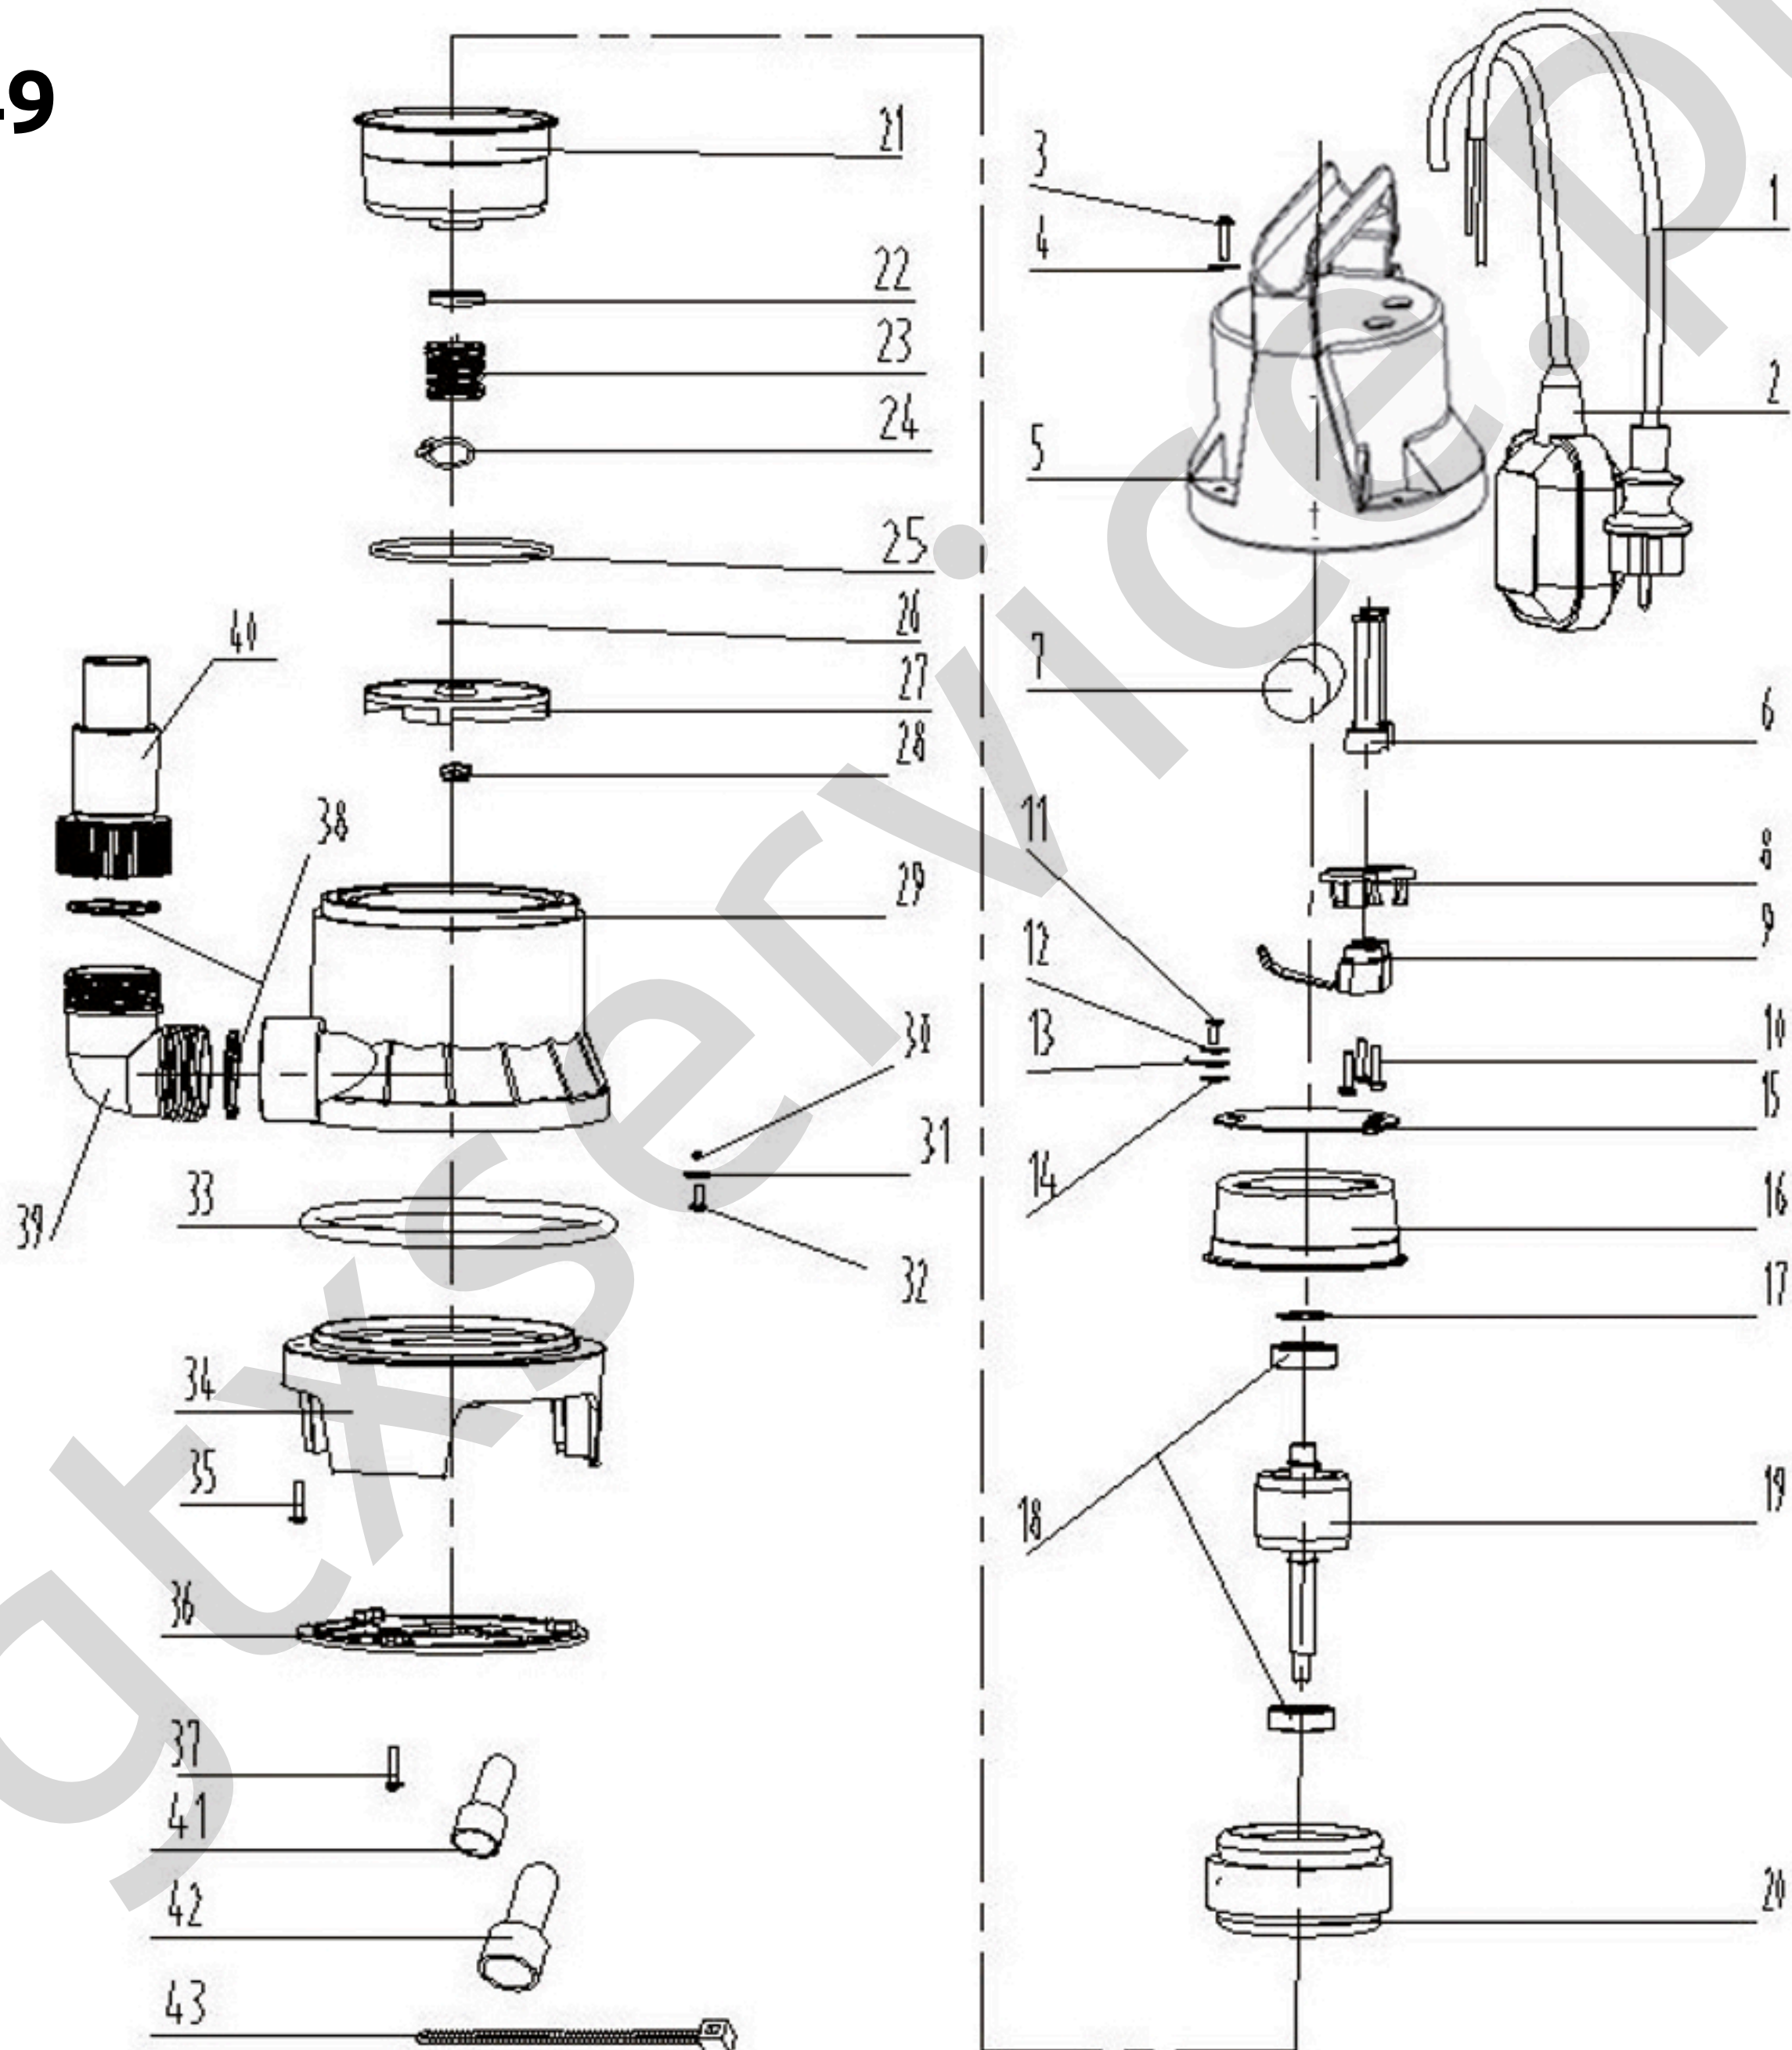

VERTO

52G449

No	SKU	Net_Price_EUR	Set
1	K/52G449-1	18,12	yes
2	K/52G449-1	18,12	yes
3	K/52G449-1	18,12	yes
4	K/52G449-1	18,12	yes
5	K/52G449-1	18,12	yes
6	K/52G449-1	18,12	yes
7	K/52G449-1	18,12	yes
8	K/52G449-1	18,12	yes
9	K/52G449-1	18,12	yes
10	K/52G449-1	18,12	yes
11	K/52G449-18	18,12	yes
12	K/52G449-18	18,12	yes
13	K/52G449-18	18,12	yes
14	K/52G449-18	18,12	yes
15	K/52G449-18	18,12	yes
16	K/52G449-18	18,12	yes
17	K/52G449-18	18,12	yes
18	K/52G449-18	18,12	yes
19	K/52G449-18	18,12	yes
20	K/52G449-18	18,12	yes
21	K/52G449-18	18,12	yes
22	K/52G449-18	18,12	yes
23	K/52G449-18	18,12	yes
24	K/52G449-18	18,12	yes
25	K/52G449-45	1,20	
26	K/52G449-297	0,45	
27	K/52G449-192	2,63	
28	K/52G449-203	0,75	
29			
30			
31			
32			
33	K/52G449-45A	1,20	
34			
35			
36			
37			
38			
39			
40			
41			
42			
43			