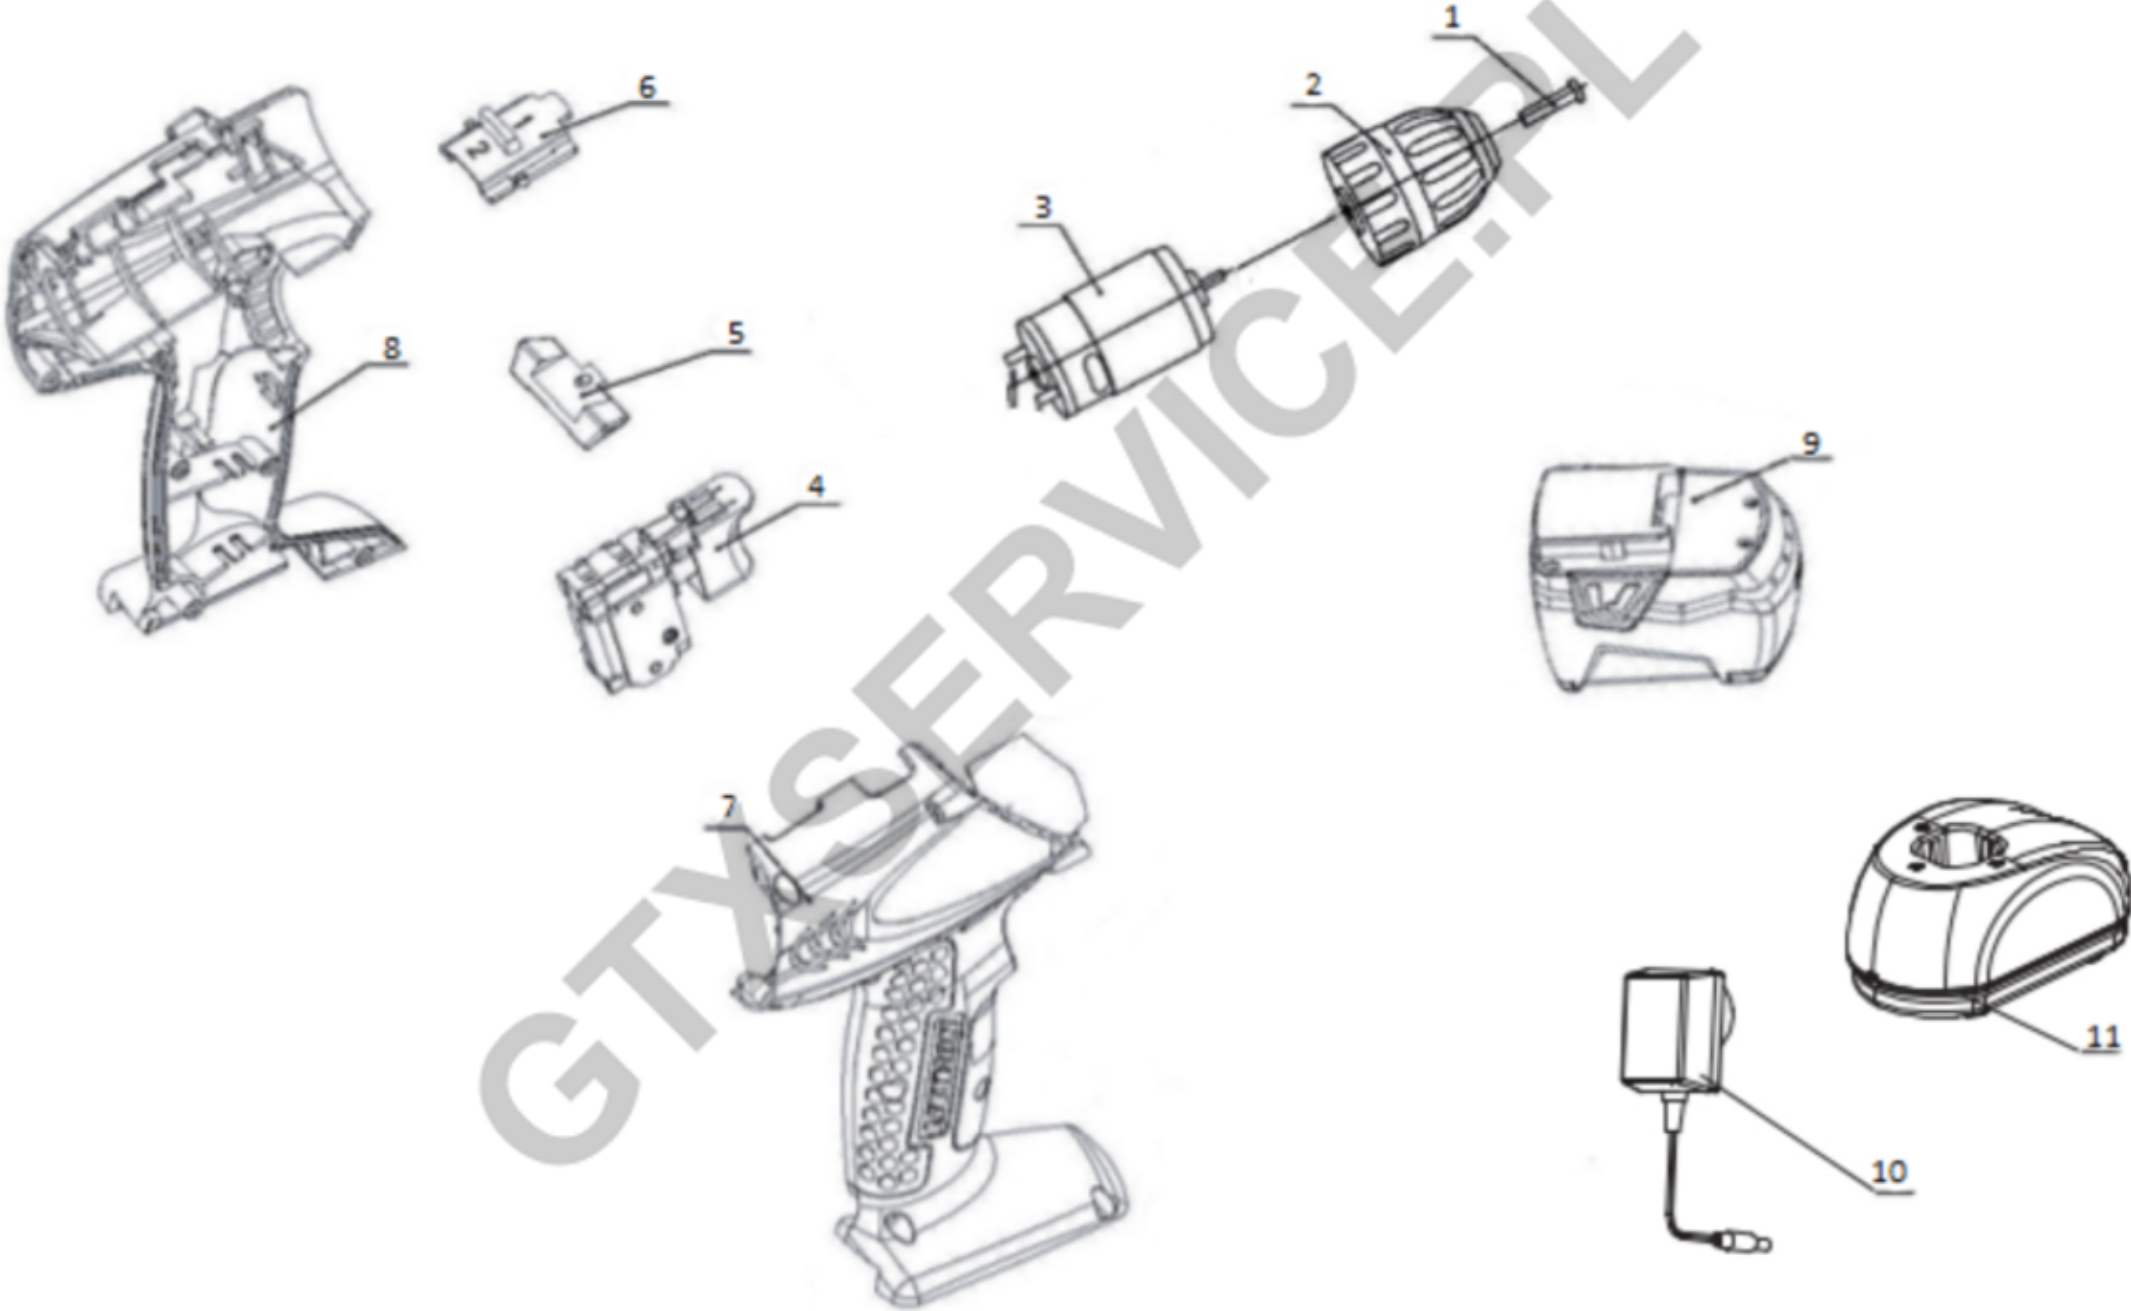

VERTO

50G144

| No | SKU | Net_Price_EUR | Net_Price_USD |
|-----------|-------------|----------------------|----------------------|
| 0 | K/50G144-11 | 8,38 | 9,33 |
| 1 | | | |
| 2 | | | |
| 3 | K/50G144-18 | 5,72 | 6,36 |
| 4 | K/50G144-1 | 5,72 | 6,36 |
| 5 | | | |
| 6 | | | |
| 7 | | | |
| 8 | | | |
| 9 | K/50G144-12 | 10,53 | 14,00 |
| 10 | K/50G144-14 | 3,80 | 5,05 |
| 11 | K/50G144-13 | 8,38 | 9,33 |