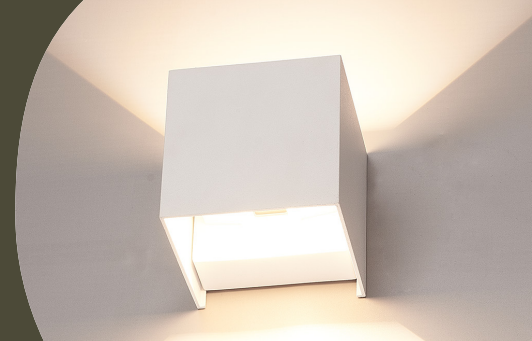

# HOFTRONIC™

DATASHEET LED WALL LIGHT KANSAS 6 WATT IP65

WHITE

3000K

## Specifications

SKU  
5434976

Watts	6 Watt
Luminous flux	660 Lumen
Input power	220-240V AC, 50/60Hz
Light color	Warm white
Color temperature	3000K
Beam angle	0-100°
Including light source	Yes
Replaceable light source	No
Dimmable	No
IP-rate	IP65
Material	Aluminum
Color	White
Dimensions	10 x10 x10 cm
Certification	CE, EMC, RoHS
Life span	30.000 hours
Working temperature	-10°C ~ 40°C
Warranty	3 years
EAN	8720365434976