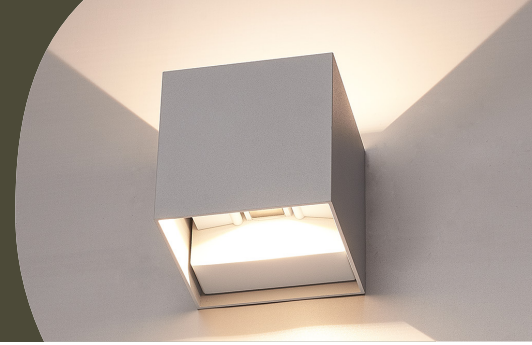

# HOFTRONIC™

DATASHEET LED WALL LIGHT KANSAS 6 WATT IP65

GREY

3000K

## Specifications

SKU  
5434952

Watts	6 Watt
Luminous flux	660 Lumen
Input power	220-240V AC, 50/60Hz
Light color	Warm white
Color temperature	3000K
Beam angle	0-100°
Including light source	Yes
Replaceable light source	No
Dimmable	No
IP-rate	IP65
Material	Aluminum
Color	Grey
Dimensions	10 x10 x10 cm
Certification	CE, EMC, RoHS
Life span	30.000 hours
Working temperature	-10°C ~ 40°C
Warranty	3 years
EAN	8720365434952