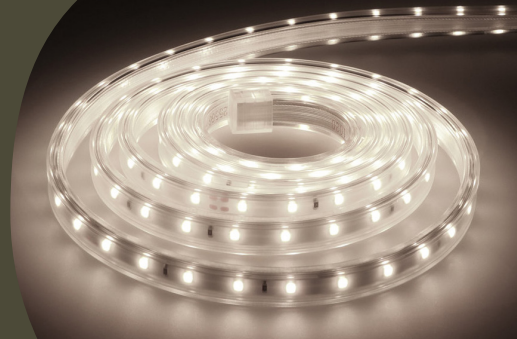

## DATASHEET DIMMABLE LED LIGHT HOSE 2M

FLEX60 SERIES 6000K

### Specifications

SKU  
525580

Input power	220-240V AC
Watts	12 Watt (6 Watt per meter)
Luminous flux	2640 Lumen (1320 Lumen per meter)
Light color	Daylight white
Color temperature	6000K
Color rendering index (CRI)	>70Ra
Beam angle	120°
Powerfactor	>0.95
Energy label	A+
IP-rate stripe	IP65
IP-rate power supply	IP20
Dimmable	Yes, optional
Can be shortened	yes, per meter
Extendable	Yes, up to max. 100 meters
Material	Plastic
Dimensions	2.000 x 12 x 6 mm
Operation temperature	-20°C ~ 40°C
Switching cycles	15.000 cycles
Life span	50.000 hours
Certification	CE, RoHS
Warranty	2 years
EAN	7439628525580