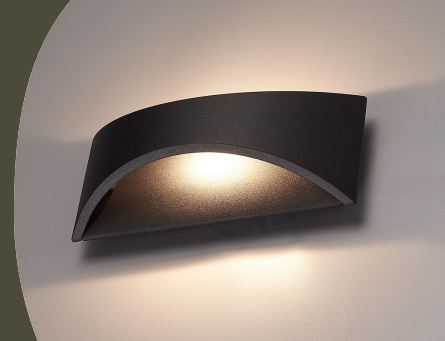

HOFTRONIC™

DATASHEET LED WALL LIGHT LOWA 6 WATT IP54

3000K

BLACK

Specifications

SKU

444423

Watts	6 Watt
Luminous flux	380 Lumen
Input power	100-240V AC
Light color	Warm white
Color temperature	3000K
Beam angle	360°
Including light source	Yes
Replaceable light source	No
Dimmable	No
IP-rate	IP54
Material	Aluminum
Color	Black
Dimensions	220 x 90 x 80 mm
Certification	CE, EMC, RoHS
Life span	30.000 hours
Working temperature	-10°C ~ 40°C
Warranty	3 years
EAN	743962844423