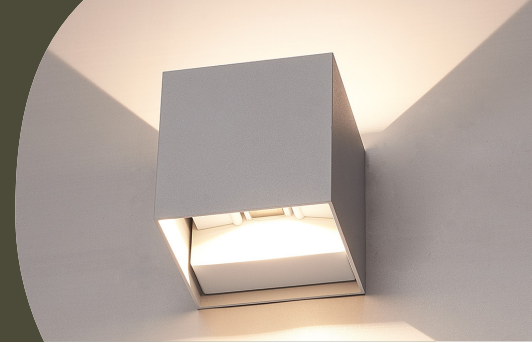

# HOFTRONIC™

DATASHEET LED WALL LIGHT KANSAS 6 WATT IP54

GREY

3000K

DIMMABLE

## Specifications

SKU

440470

Watts	6 Watt
Luminous flux	660 Lumen
Input power	220-240V AC, 50/60Hz
Light color	Warm white
Color temperature	3000K
Beam angle	0-100°
Including light source	Yes
Replaceable light source	No
Dimmable	Yes
IP-rate	IP54
Material	Aluminum
Color	Grey
Dimensions	10 x10 x10 cm
Certification	CE, EMC, RoHS
Life span	30.000 hours
Working temperature	-10°C ~ 40°C
Warranty	3 years
EAN	7439628440470