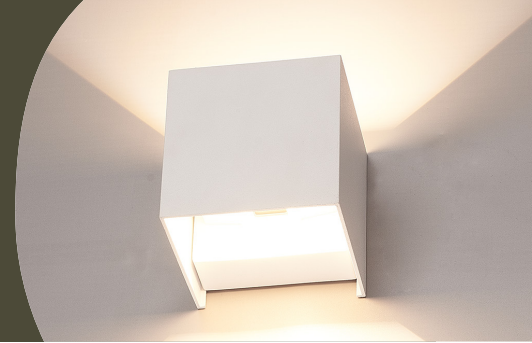

HOFTRONIC™

DATASHEET LED WALL LIGHT KANSAS 6 WATT IP54

WHITE

3000K

DIMMABLE

Specifications

SKU

440463

Watts	6 Watt
Luminous flux	660 Lumen
Input power	220-240V AC, 50/60Hz
Light color	Warm white
Color temperature	3000K
Beam angle	0-100°
Including light source	Yes
Replaceable light source	No
Dimmable	Yes
IP-rate	IP54
Material	Aluminum
Color	White
Dimensions	10 x10 x10 cm
Certification	CE, EMC, RoHS
Life span	30.000 hours
Working temperature	-10°C ~ 40°C
Warranty	3 years
EAN	7439628440463