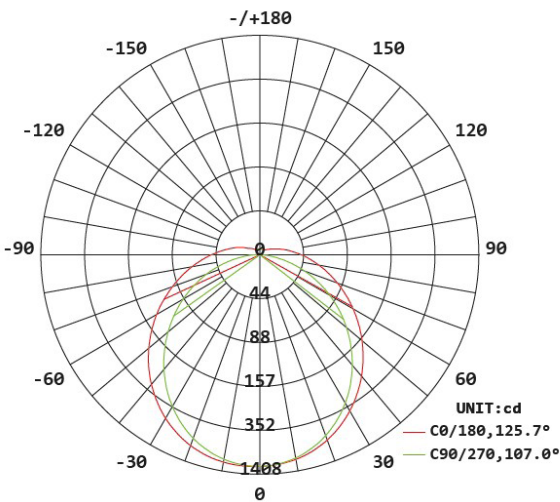

HOFTRONIC™

DATASHEET LED T5 ALU TUBES 115CM

160 LM/WATT

Specifications

SKU
421400

SKU
420496

Input power	100-240V AC	100-240V AC
Watts	18 Watt	18 Watt
Equivalent watts	72 Watt	72 Watt
Luminous flux	2880 Lumen	2880 Lumen
Light color	Daylight white	Neutral white
Color temperature	6000K	4000K
Color rendering index (CRI)	>80	>80
Beam angle	140°	140°
Powerfactor	>0.95	>0.95
Energy label	A++	A++
IP-rate	IP20	IP20
Dimmable	No	No
Material	Aluminum, Polycarbonate	Aluminum, Polycarbonate
Dimensions	1148 x 22 mm	1148 x 22 mm
Operation temperature	-25°C ~ 50°C	-25°C ~ 50°C
Switching cycles	100.000 cycles	100.000 cycles
Life span	50.000 hours	50.000 hours
Certification	CE, EMC, ROHS, TÜV, LM80	CE, EMC, ROHS, TÜV, LM80
Warranty	5 years	5 years
EAN	7439628421400	7439628420496

HOFTRONIC™

DATASHEET LED T5 ALU TUBES 115CM

160 LM/WATT

Specification

	2feet	3feet	4feet	5feet
	548	848	1148	1448
	Dimension	Dimension	Dimension	Dimension
A:	562mm	862mm	1162mm	1462mm
B:	548mm	848mm	1148mm	1448mm

Beam angle

Illumination Distribution Drawing