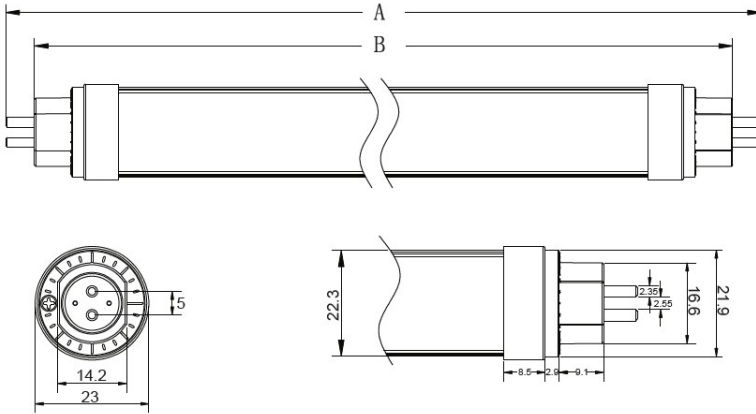

HOFTRONIC™

DATASHEET LED T5 ALU TUBES 115CM

160 LM/WATT

Specifications

SKU
421400

SKU
420496

Input power	100-240V AC	100-240V AC
Watts	18 Watt	18 Watt
Equivalent watts	72 Watt	72 Watt
Luminous flux	2880 Lumen	2880 Lumen
Light color	Daylight white	Neutral white
Color temperature	6000K	4000K
Color rendering index (CRI)	>80	>80
Beam angle	140°	140°
Powerfactor	>0.95	>0.95
Energy label	A++	A++
IP-rate	IP20	IP20
Dimmable	No	No
Material	Aluminum, Polycarbonate	Aluminum, Polycarbonate
Dimensions	1148 x 22 mm	1148 x 22 mm
Operation temperature	-25°C ~ 50°C	-25°C ~ 50°C
Switching cycles	100.000 cycles	100.000 cycles
Life span	50.000 hours	50.000 hours
Certification	CE, EMC, ROHS, TÜV, LM80	CE, EMC, ROHS, TÜV, LM80
Warranty	5 years	5 years
EAN	7439628421400	7439628420496

HOFTRONIC™

DATASHEET LED T5 ALU TUBES 115CM

160 LM/WATT

Specification

	2feet	3feet	4feet	5feet
	548	848	1148	1448
	Dimension	Dimension	Dimension	Dimension
A:	562mm	862mm	1162mm	1462mm
B:	548mm	848mm	1148mm	1448mm

Beam angle

Illumination Distribution Drawing