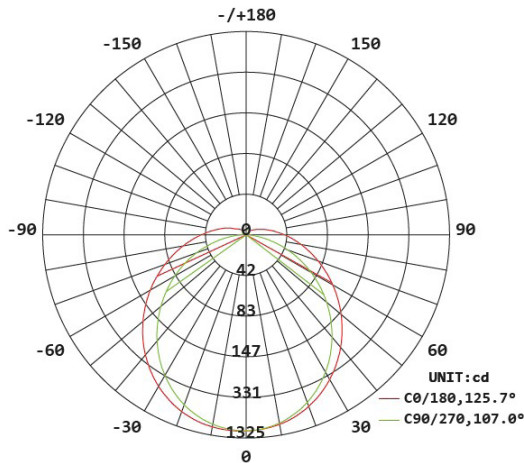

HOFTRONIC™

DATASHEET LED T8 ALU TUBES 120CM

175 LM/WATT

Specifications

SKU
420472

SKU
420465

Input power	100-240V AC	100-240V AC
Watts	18 Watt	18 Watt
Equivalent watts	80 Watt	80 Watt
Luminous flux	3150 Lumen	3150 Lumen
Light color	Daylight white	Neutral white
Color temperature	6000K	4000K
Color rendering index (CRI)	>80	>80
Beam angle	140°	140°
Powerfactor	>0.95	>0.95
Energy label	A++	A++
IP-rate	IP20	IP20
Dimmable	No	No
Material	Aluminum, Polycarbonate	Aluminum, Polycarbonate
Dimensions	1198x26 mm	1198x26 mm
Operation temperature	-25°C ~ 50°C	-25°C ~ 50°C
Switching cycles	100.000 cycles	100.000 cycles
Life span	50.000 hours	50.000 hours
Certification	CE, EMC, RoHS, TÜV, LM80	CE, EMC, RoHS, TÜV, LM80
Warranty	5 years	5 years
EAN	7439628420472	7439628420465

HOFTRONIC™

DATASHEET LED T8 ALU TUBES 120CM

175 LM/WATT

Specification

	2feet	3feet	4feet	5feet
	588 Dimension	892 Dimension	1198 Dimension	1498 Dimension
A:	602mm	906mm	1213mm	1513mm
B:	588mm	892mm	1198mm	1498mm

Beam angle

Illumination Distribution Drawing