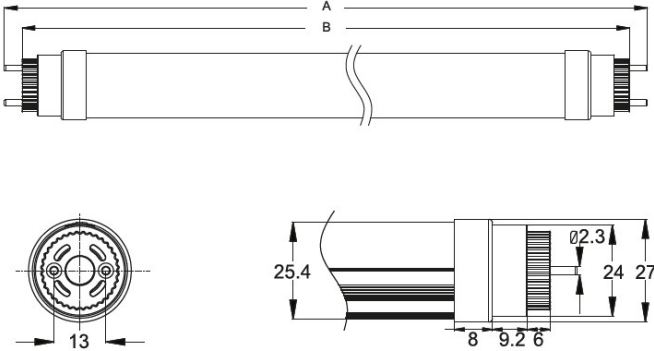

HOFTRONIC™

DATASHEET LED T8 ALU TUBES 120CM

175 LM/WATT

Specifications

SKU
420472

SKU
420465

Input power	100-240V AC	100-240V AC
Watts	18 Watt	18 Watt
Equivalent watts	80 Watt	80 Watt
Luminous flux	3150 Lumen	3150 Lumen
Light color	Daylight white	Neutral white
Color temperature	6000K	4000K
Color rendering index (CRI)	>80	>80
Beam angle	140°	140°
Powerfactor	>0.95	>0.95
Energy label	A++	A++
IP-rate	IP20	IP20
Dimmable	No	No
Material	Aluminum, Polycarbonate	Aluminum, Polycarbonate
Dimensions	1198x26 mm	1198x26 mm
Operation temperature	-25°C ~ 50°C	-25°C ~ 50°C
Switching cycles	100.000 cycles	100.000 cycles
Life span	50.000 hours	50.000 hours
Certification	CE, EMC, RoHS, TÜV, LM80	CE, EMC, RoHS, TÜV, LM80
Warranty	5 years	5 years
EAN	7439628420472	7439628420465

HOFTRONIC™

DATASHEET LED T8 ALU TUBES 120CM

175 LM/WATT

Specification

	2feet	3feet	4feet	5feet
	588 Dimension	892 Dimension	1198 Dimension	1498 Dimension
A:	602mm	906mm	1213mm	1513mm
B:	588mm	892mm	1198mm	1498mm

Beam angle

Illumination Distribution Drawing