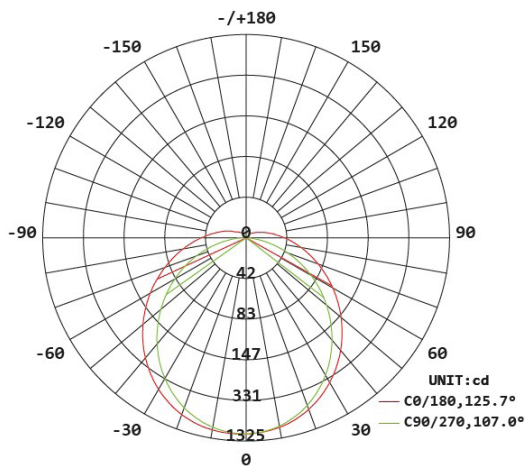

HOFTRONIC™

DATASHEET LED T8 ALU TUBES 150CM

175 LM/WATT

Specifications

SKU
418479

SKU
418462

Input power	100-240V AC	100-240V AC
Watts	30 Watt	30 Watt
Equivalent watts	130 Watt	130 Watt
Luminous flux	5250 Lumen	5250 Lumen
Light color	Daylight white	Neutral white
Color temperature	6000K	4000K
Color rendering index (CRI)	>80	>80
Beam angle	140°	140°
Powerfactor	>0.95	>0.95
Energy label	A++	A++
IP-rate	IP20	IP20
Dimmable	No	No
Material	Aluminum, Polycarbonate	Aluminum, Polycarbonate
Dimensions	1498 x 26 mm	1498 x 26 mm
Operation temperature	-25°C ~ 50°C	-25°C ~ 50°C
Switching cycles	100.000 cycles	100.000 cycles
Life span	50.000 hours	50.000 hours
Certification	CE, EMC, RoHS, TÜV, LM80	CE, EMC, RoHS, TÜV, LM80
Warranty	5 years	5 years
EAN	7439628418479	7439628418462

HOFTRONIC™

DATASHEET LED T8 ALU TUBES 150CM

175 LM/WATT

Specification

	2feet	3feet	4feet	5feet
	588 Dimension	892 Dimension	1198 Dimension	1498 Dimension
A:	602mm	906mm	1213mm	1513mm
B:	588mm	892mm	1198mm	1498mm

Beam angle

Illumination Distribution Drawing