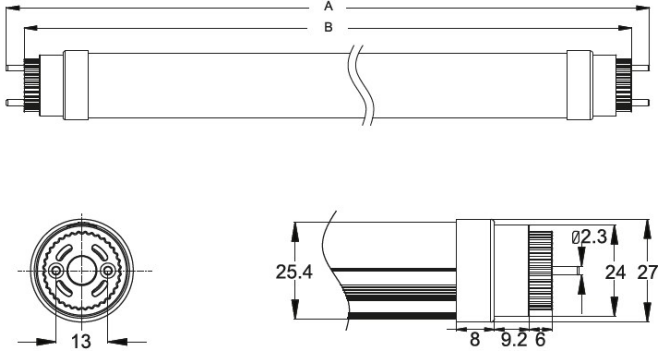

HOFTRONIC™

DATASHEET LED T8 ALU TUBES 150CM

175 LM/WATT

Specifications

SKU
418479

SKU
418462

Input power	100-240V AC	100-240V AC
Watts	30 Watt	30 Watt
Equivalent watts	130 Watt	130 Watt
Luminous flux	5250 Lumen	5250 Lumen
Light color	Daylight white	Neutral white
Color temperature	6000K	4000K
Color rendering index (CRI)	>80	>80
Beam angle	140°	140°
Powerfactor	>0.95	>0.95
Energy label	A++	A++
IP-rate	IP20	IP20
Dimmable	No	No
Material	Aluminum, Polycarbonate	Aluminum, Polycarbonate
Dimensions	1498 x 26 mm	1498 x 26 mm
Operation temperature	-25°C ~ 50°C	-25°C ~ 50°C
Switching cycles	100.000 cycles	100.000 cycles
Life span	50.000 hours	50.000 hours
Certification	CE, EMC, RoHS, TÜV, LM80	CE, EMC, RoHS, TÜV, LM80
Warranty	5 years	5 years
EAN	7439628418479	7439628418462

HOFTRONIC™

DATASHEET LED T8 ALU TUBES 150CM

175 LM/WATT

Specification

	2feet	3feet	4feet	5feet
	588 Dimension	892 Dimension	1198 Dimension	1498 Dimension
A:	602mm	906mm	1213mm	1513mm
B:	588mm	892mm	1198mm	1498mm

Beam angle

Illumination Distribution Drawing