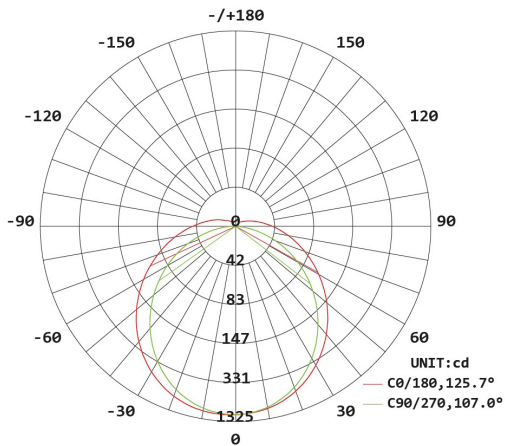

HOFTRONIC™

DATASHEET LED T8 ALU TUBES 120CM

160 LM/WATT

Specifications

	SKU 417427	SKU 417410	SKU 417403
Input power	100-240V AC	100-240V AC	100-240V AC
Watts	18 Watt	18 Watt	18 Watt
Equivalent watts	72 Watt	72 Watt	72 Watt
Luminous flux	2880 Lumen	2880 Lumen	2880 Lumen
Light color	Daylight white	Neutral white	Warm white
Color temperature	6000K	4000K	3000K
Color rendering index (CRI)	>80	>80	>80
Beam angle	140°	140°	140°
Powerfactor	>0.95	>0.95	>0.95
Energy label	A++	A++	A++
IP-rate	IP20	IP20	IP20
Dimmable	No	No	No
Material	Aluminum, Polycarbonate	Aluminum, Polycarbonate	Aluminum, Polycarbonate
Dimensions	1198 x 26 mm	1198 x 26 mm	1198 x 26 mm
Operation temperature	-25°C ~ 50°C	-25°C ~ 50°C	-25°C ~ 50°C
Switching cycles	100.000 cycles	100.000 cycles	100.000 cycles
Life span	50.000 hours	50.000 hours	50.000 hours
Certification	CE, EMC, RoHS, TÜV, LM80	CE, EMC, RoHS, TÜV, LM80	CE, EMC, RoHS, TÜV, LM80
Warranty	5 years	5 years	5 years
EAN	7439628417427	7439628417410	7439628417403

HOFTRONIC™

DATASHEET LED T8 ALU TUBES 120CM

160 LM/WATT

Specification

	2feet	3feet	4feet	5feet
	588	892	1198	1498
	Dimension	Dimension	Dimension	Dimension
A:	602mm	906mm	1213mm	1513mm
B:	588mm	892mm	1198mm	1498mm

Beam angle

Illumination Distribution Drawing