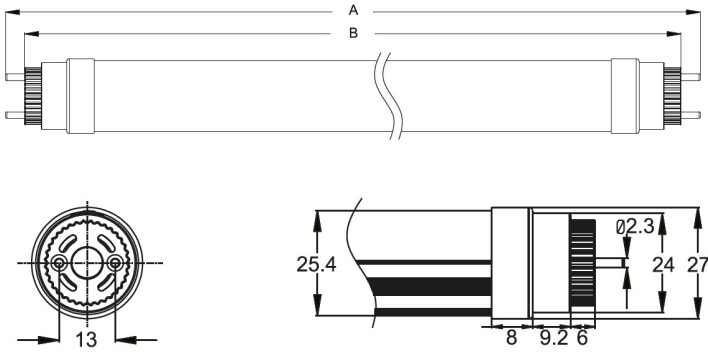

HOFTRONIC™

DATASHEET LED T8 ALU TUBES 120CM

160 LM/WATT

Specifications

	SKU 417427	SKU 417410	SKU 417403
Input power	100-240V AC	100-240V AC	100-240V AC
Watts	18 Watt	18 Watt	18 Watt
Equivalent watts	72 Watt	72 Watt	72 Watt
Luminous flux	2880 Lumen	2880 Lumen	2880 Lumen
Light color	Daylight white	Neutral white	Warm white
Color temperature	6000K	4000K	3000K
Color rendering index (CRI)	>80	>80	>80
Beam angle	140°	140°	140°
Powerfactor	>0.95	>0.95	>0.95
Energy label	A++	A++	A++
IP-rate	IP20	IP20	IP20
Dimmable	No	No	No
Material	Aluminum, Polycarbonate	Aluminum, Polycarbonate	Aluminum, Polycarbonate
Dimensions	1198 x 26 mm	1198 x 26 mm	1198 x 26 mm
Operation temperature	-25°C ~ 50°C	-25°C ~ 50°C	-25°C ~ 50°C
Switching cycles	100.000 cycles	100.000 cycles	100.000 cycles
Life span	50.000 hours	50.000 hours	50.000 hours
Certification	CE, EMC, RoHS, TÜV, LM80	CE, EMC, RoHS, TÜV, LM80	CE, EMC, RoHS, TÜV, LM80
Warranty	5 years	5 years	5 years
EAN	7439628417427	7439628417410	7439628417403

HOFTRONIC™

DATASHEET LED T8 ALU TUBES 120CM

160 LM/WATT

Specification

	2feet	3feet	4feet	5feet
	588	892	1198	1498
	Dimension	Dimension	Dimension	Dimension
A:	602mm	906mm	1213mm	1513mm
B:	588mm	892mm	1198mm	1498mm

Beam angle

Illumination Distribution Drawing