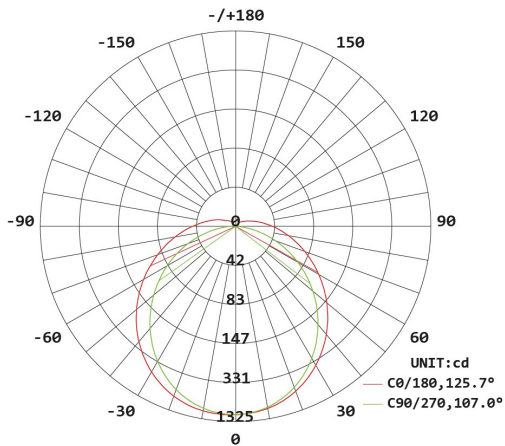

HOFTRONIC™

DATASHEET LED T8 ALU TUBES 60CM

160 LM/WATT

Specifications

	SKU 416468	SKU 416451	SKU 416444
Input power	100-240V AC	100-240V AC	100-240V AC
Watts	9 Watt	9 Watt	9 Watt
Equivalent watts	36 Watt	36 Watt	36 Watt
Luminous flux	1440 Lumen	1440 Lumen	1440 Lumen
Light color	Daylight white	Neutral white	Warm white
Color temperature	6000K	4000K	3000K
Color rendering index (CRI)	>80	>80	>80
Beam angle	140°	140°	140°
Powerfactor	>0.95	>0.95	>0.95
Energy label	A++	A++	A++
IP-rate	IP20	IP20	IP20
Dimmable	No	No	No
Material	Aluminum, Polycarbonate	Aluminum, Polycarbonate	Aluminum, Polycarbonate
Dimensions	588 x 26 mm	588 x 26 mm	588 x 26 mm
Operation temperature	-25°C ~ 50°C	-25°C ~ 50°C	-25°C ~ 50°C
Switching cycles	100.000 cycles	100.000 cycles	100.000 cycles
Life span	50.000 hours	50.000 hours	50.000 hours
Certification	CE, EMC, RoHS, TÜV, LM80	CE, EMC, RoHS, TÜV, LM80	CE, EMC, RoHS, TÜV, LM80
Warranty	5 years	5 years	5 years
EAN	7439628416468	7439628416451	7439628416444

HOFTRONIC™

DATASHEET LED T8 ALU TUBES 60CM

160 LM/WATT

Specification

	2feet	3feet	4feet	5feet
	588	892	1198	1498
	Dimension	Dimension	Dimension	Dimension
A:	602mm	906mm	1213mm	1513mm
B:	588mm	892mm	1198mm	1498mm

Beam angle

Illumination Distribution Drawing

V.01

10052021

Subject to changes without notice and errors. Please ensure that you always use the latest version.

©2021 HOF Trading B.V. | Fahrenheitstraat 11, 6003 DC Weert | The Netherlands. All rights reserved.