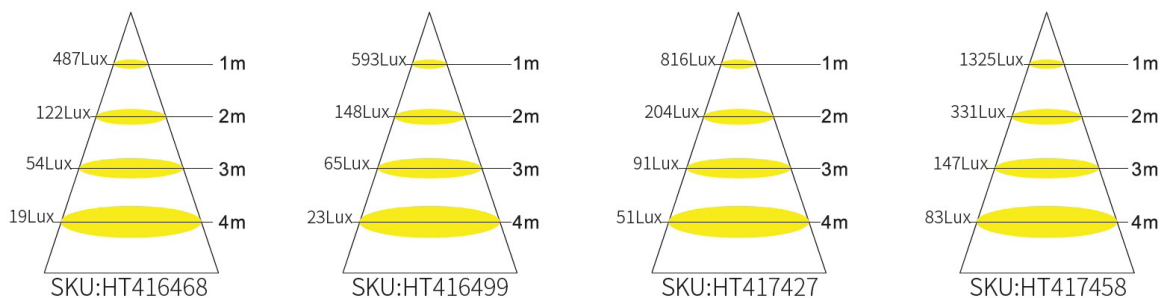

HOFTRONIC™

DATASHEET LED T8 ALU TUBES 60CM

160 LM/WATT

Specifications

	SKU 416468	SKU 416451	SKU 416444
Input power	100-240V AC	100-240V AC	100-240V AC
Watts	9 Watt	9 Watt	9 Watt
Equivalent watts	36 Watt	36 Watt	36 Watt
Luminous flux	1440 Lumen	1440 Lumen	1440 Lumen
Light color	Daylight white	Neutral white	Warm white
Color temperature	6000K	4000K	3000K
Color rendering index (CRI)	>80	>80	>80
Beam angle	140°	140°	140°
Powerfactor	>0.95	>0.95	>0.95
Energy label	A++	A++	A++
IP-rate	IP20	IP20	IP20
Dimmable	No	No	No
Material	Aluminum, Polycarbonate	Aluminum, Polycarbonate	Aluminum, Polycarbonate
Dimensions	588 x 26 mm	588 x 26 mm	588 x 26 mm
Operation temperature	-25°C ~ 50°C	-25°C ~ 50°C	-25°C ~ 50°C
Switching cycles	100.000 cycles	100.000 cycles	100.000 cycles
Life span	50.000 hours	50.000 hours	50.000 hours
Certification	CE, EMC, RoHS, TÜV, LM80	CE, EMC, RoHS, TÜV, LM80	CE, EMC, RoHS, TÜV, LM80
Warranty	5 years	5 years	5 years
EAN	7439628416468	7439628416451	7439628416444

HOFTRONIC™

DATASHEET LED T8 ALU TUBES 60CM

160 LM/WATT

Specification

	2feet	3feet	4feet	5feet
	588	892	1198	1498
	Dimension	Dimension	Dimension	Dimension
A:	602mm	906mm	1213mm	1513mm
B:	588mm	892mm	1198mm	1498mm

Beam angle

Illumination Distribution Drawing

V.01

10052021

Subject to changes without notice and errors. Please ensure that you always use the latest version.

©2021 HOF Trading B.V. | Fahrenheitstraat 11, 6003 DC Weert | The Netherlands. All rights reserved.