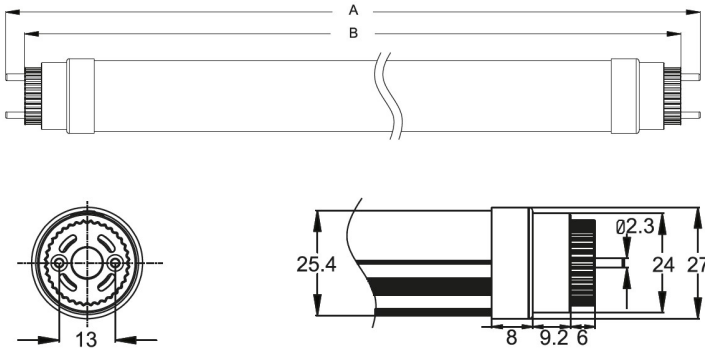

HOFTRONIC™

DATASHEET LED T8 ALU TUBES 60CM

160 LM/WATT

Specifications

	SKU 416468	SKU 416451	SKU 416444
Input power	100-240V AC	100-240V AC	100-240V AC
Watts	9 Watt	9 Watt	9 Watt
Equivalent watts	36 Watt	36 Watt	36 Watt
Luminous flux	1440 Lumen	1440 Lumen	1440 Lumen
Light color	Daylight white	Neutral white	Warm white
Color temperature	6000K	4000K	3000K
Color rendering index (CRI)	>80	>80	>80
Beam angle	140°	140°	140°
Powerfactor	>0.95	>0.95	>0.95
Energy label	A++	A++	A++
IP-rate	IP20	IP20	IP20
Dimmable	No	No	No
Material	Aluminum, Polycarbonate	Aluminum, Polycarbonate	Aluminum, Polycarbonate
Dimensions	588 x 26 mm	588 x 26 mm	588 x 26 mm
Operation temperature	-25°C ~ 50°C	-25°C ~ 50°C	-25°C ~ 50°C
Switching cycles	100.000 cycles	100.000 cycles	100.000 cycles
Life span	50.000 hours	50.000 hours	50.000 hours
Certification	CE, EMC, RoHS, TÜV, LM80	CE, EMC, RoHS, TÜV, LM80	CE, EMC, RoHS, TÜV, LM80
Warranty	5 years	5 years	5 years
EAN	7439628416468	7439628416451	7439628416444

HOFTRONIC™

DATASHEET LED T8 ALU TUBES 60CM

160 LM/WATT

Specification

	2feet	3feet	4feet	5feet
	588	892	1198	1498
	Dimension	Dimension	Dimension	Dimension
A:	602mm	906mm	1213mm	1513mm
B:	588mm	892mm	1198mm	1498mm