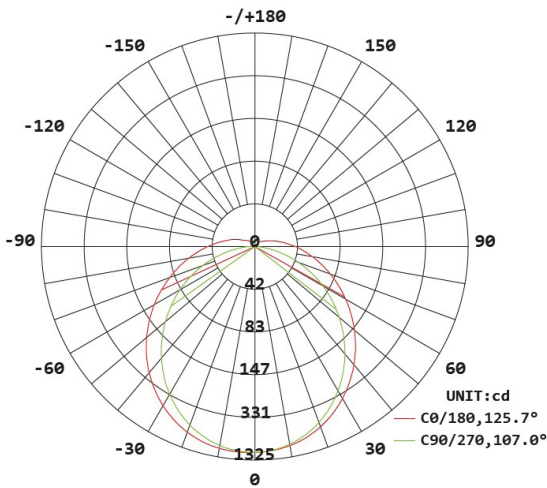

### Specifications

	SKU 416406	SKU 415492	SKU 415485
Input power	100-240V AC	100-240V AC	100-240V AC
Watts	25 Watt	25 Watt	25 Watt
Equivalent watts	90 Watt	90 Watt	90 Watt
Luminous flux	3500 Lumen	3500 Lumen	3500 Lumen
Light color	Daylight white	Neutral white	Warm white
Color temperature	6000K	4000K	3000K
Color rendering index (CRI)	>80	>80	>80
Beam angle	140°	140°	140°
Powerfactor	>0.95	>0.95	>0.95
Energy label	A++	A++	A++
IP-rate	IP20	IP20	IP20
Dimmable	No	No	No
Material	Aluminum, Polycarbonate	Aluminum, Polycarbonate	Aluminum, Polycarbonate
Dimensions	1498 x 26 mm	1498 x 26 mm	1498 x 26 mm
Operation temperature	-25°C ~ 50°C	-25°C ~ 50°C	-25°C ~ 50°C
Switching cycles	100.000 cycles	100.000 cycles	100.000 cycles
Life span	50.000 hours	50.000 hours	50.000 hours
Certification	CE, EMC, RoHS, TÜV, LM80	CE, EMC, RoHS, LM80	CE, EMC, RoHS, LM80
Warranty	5 years	5 years	5 years
EAN	7439628416406	7439628415492	7439628415485

## DATASHEET LED T8 ALU TUBES 150CM

140 LM/WATT

### Specification

	2feet	3feet	4feet	5feet
	588	892	1198	1498
	Dimension	Dimension	Dimension	Dimension
A:	602mm	906mm	1213mm	1513mm
B:	588mm	892mm	1198mm	1498mm

### Beam angle