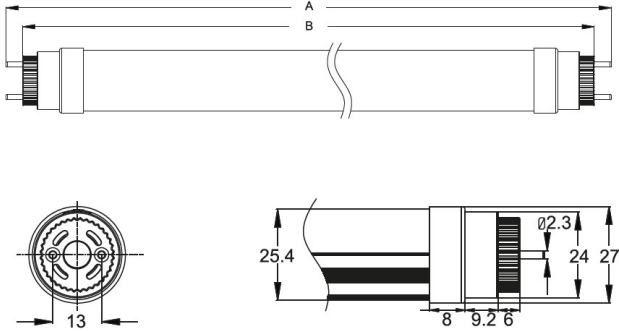

## DATASHEET LED T8 ALU TUBES 150CM

140 LM/WATT

### Specifications

	SKU 416406	SKU 415492	SKU 415485
Input power	100-240V AC	100-240V AC	100-240V AC
Watts	25 Watt	25 Watt	25 Watt
Equivalent watts	90 Watt	90 Watt	90 Watt
Luminous flux	3500 Lumen	3500 Lumen	3500 Lumen
Light color	Daylight white	Neutral white	Warm white
Color temperature	6000K	4000K	3000K
Color rendering index (CRI)	>80	>80	>80
Beam angle	140°	140°	140°
Powerfactor	>0.95	>0.95	>0.95
Energy label	A++	A++	A++
IP-rate	IP20	IP20	IP20
Dimmable	No	No	No
Material	Aluminum, Polycarbonate	Aluminum, Polycarbonate	Aluminum, Polycarbonate
Dimensions	1498 x 26 mm	1498 x 26 mm	1498 x 26 mm
Operation temperature	-25°C ~ 50°C	-25°C ~ 50°C	-25°C ~ 50°C
Switching cycles	100.000 cycles	100.000 cycles	100.000 cycles
Life span	50.000 hours	50.000 hours	50.000 hours
Certification	CE, EMC, RoHS, TÜV, LM80	CE, EMC, RoHS, LM80	CE, EMC, RoHS, LM80
Warranty	5 years	5 years	5 years
EAN	7439628416406	7439628415492	7439628415485

### Specification

	2feet	3feet	4feet	5feet
	588	892	1198	1498
	Dimension	Dimension	Dimension	Dimension
A:	602mm	906mm	1213mm	1513mm
B:	588mm	892mm	1198mm	1498mm