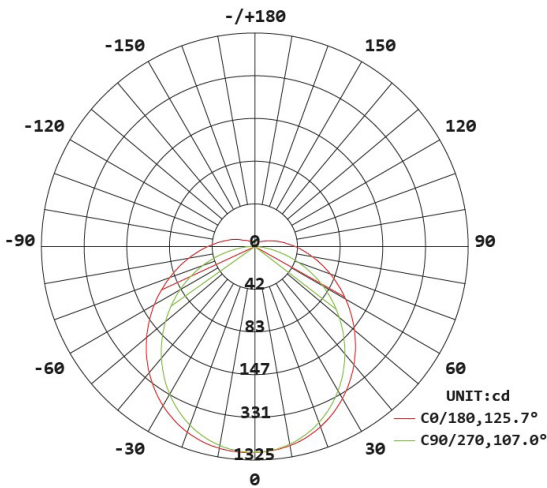

HOFTRONIC™

DATASHEET LED T8 ALU TUBES 120CM

140 LM/WATT

Specifications

	SKU 415447	SKU 415430	SKU 415423
Input power	100-240V AC	100-240V AC	100-240V AC
Watts	18 Watt	18 Watt	18 Watt
Equivalent watts	65 Watt	65 Watt	65 Watt
Luminous flux	2520 Lumen	2520 Lumen	2520 Lumen
Light color	Daylight white	Neutral white	Warm white
Color temperature	6000K	4000K	3000K
Color rendering index (CRI)	>80	>80	>80
Beam angle	140°	140°	140°
Powerfactor	>0.95	>0.95	>0.95
Energy label	A++	A++	A++
IP-rate	IP20	IP20	IP20
Dimmable	No	No	No
Material	Aluminum, Polycarbonate	Aluminum, Polycarbonate	Aluminum, Polycarbonate
Dimensions	1198 x 26 mm	1198 x 26 mm	1198 x 26 mm
Operation temperature	-25°C ~ 50°C	-25°C ~ 50°C	-25°C ~ 50°C
Switching cycles	100.000 cycles	100.000 cycles	100.000 cycles
Life span	50.000 hours	50.000 hours	50.000 hours
Certification	CE, EMC, RoHS, TÜV, LM80	CE, EMC, RoHS, LM80	CE, EMC, RoHS, LM80
Warranty	5 years	5 years	5 years
EAN	7439628415447	7439628415430	7439628415423

HOFTRONIC™

DATASHEET LED T8 ALU TUBES 120CM

140 LM/WATT

Specification

	2feet	3feet	4feet	5feet
	588	892	1198	1498
	Dimension	Dimension	Dimension	Dimension
A:	602mm	906mm	1213mm	1513mm
B:	588mm	892mm	1198mm	1498mm

Beam angle

Illumination Distribution Drawing