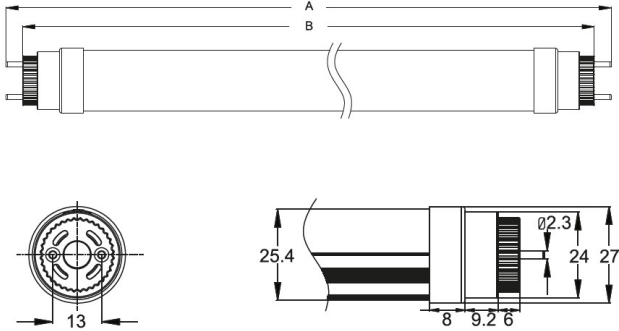

HOFTRONIC™

DATASHEET LED T8 ALU TUBES 120CM

140 LM/WATT

Specifications

	SKU 415447	SKU 415430	SKU 415423
Input power	100-240V AC	100-240V AC	100-240V AC
Watts	18 Watt	18 Watt	18 Watt
Equivalent watts	65 Watt	65 Watt	65 Watt
Luminous flux	2520 Lumen	2520 Lumen	2520 Lumen
Light color	Daylight white	Neutral white	Warm white
Color temperature	6000K	4000K	3000K
Color rendering index (CRI)	>80	>80	>80
Beam angle	140°	140°	140°
Powerfactor	>0.95	>0.95	>0.95
Energy label	A++	A++	A++
IP-rate	IP20	IP20	IP20
Dimmable	No	No	No
Material	Aluminum, Polycarbonate	Aluminum, Polycarbonate	Aluminum, Polycarbonate
Dimensions	1198 x 26 mm	1198 x 26 mm	1198 x 26 mm
Operation temperature	-25°C ~ 50°C	-25°C ~ 50°C	-25°C ~ 50°C
Switching cycles	100.000 cycles	100.000 cycles	100.000 cycles
Life span	50.000 hours	50.000 hours	50.000 hours
Certification	CE, EMC, RoHS, TÜV, LM80	CE, EMC, RoHS, LM80	CE, EMC, RoHS, LM80
Warranty	5 years	5 years	5 years
EAN	7439628415447	7439628415430	7439628415423

HOFTRONIC™

DATASHEET LED T8 ALU TUBES 120CM

140 LM/WATT

Specification

	2feet	3feet	4feet	5feet
	588	892	1198	1498
	Dimension	Dimension	Dimension	Dimension
A:	602mm	906mm	1213mm	1513mm
B:	588mm	892mm	1198mm	1498mm

Beam angle

Illumination Distribution Drawing