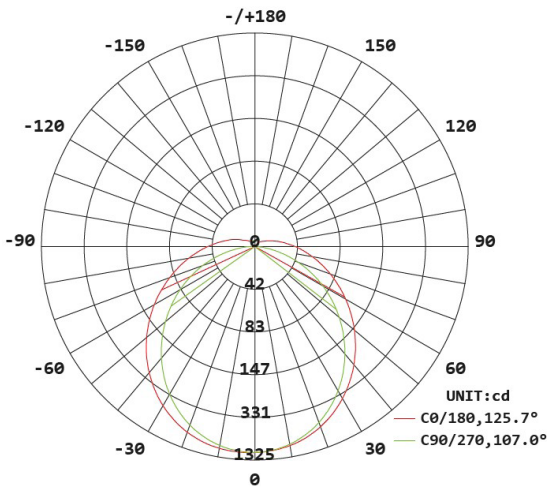

HOFTRONIC™

DATASHEET LED T8 ALU TUBES 60CM

140 LM/WATT

Specifications

	SKU 414488	SKU 414471	SKU 414464
Input power	100-240V AC	100-240V AC	100-240V AC
Watts	9 Watt	9 Watt	9 Watt
Equivalent watts	32 Watt	32 Watt	32 Watt
Luminous flux	1260 Lumen	1260 Lumen	1260 Lumen
Light color	Daylight white	Neutral white	Warm white
Color temperature	6000K	4000K	3000K
Color rendering index (CRI)	>80	>80	>80
Beam angle	140°	140°	140°
Powerfactor	>0.95	>0.95	>0.95
Energy label	A++	A++	A++
IP-rate	IP20	IP20	IP20
Dimmable	No	No	No
Material	Aluminum, Polycarbonate	Aluminum, Polycarbonate	Aluminum, Polycarbonate
Dimensions	588 x 26 mm	588 x 26 mm	588 x 26 mm
Operation temperature	-25°C ~ 50°C	-25°C ~ 50°C	-25°C ~ 50°C
Switching cycles	100.000 cycles	100.000 cycles	100.000 cycles
Life span	50.000 hours	50.000 hours	50.000 hours
Certification	CE, EMC, RoHS, TÜV, LM80	CE, EMC, RoHS, LM80	CE, EMC, RoHS, LM80
Warranty	5 years	5 years	5 years
EAN	7439628414488	7439628414471	7439628414464

HOFTRONIC™

DATASHEET LED T8 ALU TUBES 60CM

140 LM/WATT

Specification

	2feet	3feet	4feet	5feet
	588	892	1198	1498
	Dimension	Dimension	Dimension	Dimension
A:	602mm	906mm	1213mm	1513mm
B:	588mm	892mm	1198mm	1498mm

Beam angle

Illumination Distribution Drawing