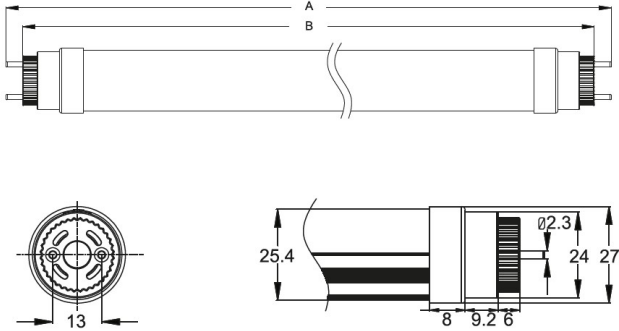

HOFTRONIC™

DATASHEET LED T8 ALU TUBES 60CM

140 LM/WATT

Specifications

	SKU 414488	SKU 414471	SKU 414464
Input power	100-240V AC	100-240V AC	100-240V AC
Watts	9 Watt	9 Watt	9 Watt
Equivalent watts	32 Watt	32 Watt	32 Watt
Luminous flux	1260 Lumen	1260 Lumen	1260 Lumen
Light color	Daylight white	Neutral white	Warm white
Color temperature	6000K	4000K	3000K
Color rendering index (CRI)	>80	>80	>80
Beam angle	140°	140°	140°
Powerfactor	>0.95	>0.95	>0.95
Energy label	A++	A++	A++
IP-rate	IP20	IP20	IP20
Dimmable	No	No	No
Material	Aluminum, Polycarbonate	Aluminum, Polycarbonate	Aluminum, Polycarbonate
Dimensions	588 x 26 mm	588 x 26 mm	588 x 26 mm
Operation temperature	-25°C ~ 50°C	-25°C ~ 50°C	-25°C ~ 50°C
Switching cycles	100.000 cycles	100.000 cycles	100.000 cycles
Life span	50.000 hours	50.000 hours	50.000 hours
Certification	CE, EMC, RoHS, TÜV, LM80	CE, EMC, RoHS, LM80	CE, EMC, RoHS, LM80
Warranty	5 years	5 years	5 years
EAN	7439628414488	7439628414471	7439628414464

HOFTRONIC™

DATASHEET LED T8 ALU TUBES 60CM

140 LM/WATT

Specification

	2feet	3feet	4feet	5feet
	588	892	1198	1498
	Dimension	Dimension	Dimension	Dimension
A:	602mm	906mm	1213mm	1513mm
B:	588mm	892mm	1198mm	1498mm

Beam angle

Illumination Distribution Drawing