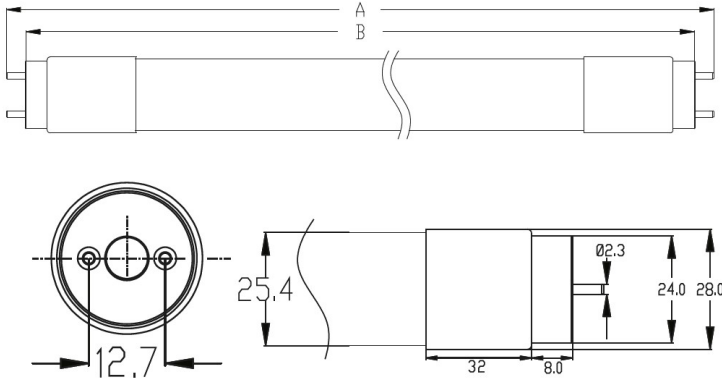

### Specifications

	SKU 398320	SKU 398313	SKU 398306
Input power	100-240V AC	100-240V AC	100-240V AC
Watts	9 Watt	9 Watt	9 Watt
Equivalent watts	18 Watt	18 Watt	18 Watt
Luminous flux	990 Lumen	990 Lumen	990 Lumen
Light color	Daylight white	Neutral white	Warm white
Color temperature	6000K	4000K	3000K
Color rendering index (CRI)	>80	>80	>80
Beam angle	320°	320°	320°
Powerfactor	>0.9	>0.9	>0.9
Energy label	A+	A+	A+
IP-rate	IP20	IP20	IP20
Dimmable	No	No	No
Material	Fire-proof nanoplastic V0	Fire-proof nanoplastic V0	Fire-proof nanoplastic V0
Dimensions	588 x 26 mm	588 x 26 mm	588 x 26 mm
Operation temperature	-25°C ~ 50°C	-25°C ~ 50°C	-25°C ~ 50°C
Switching cycles	100.000 cycles	100.000 cycles	100.000 cycles
Life span	30.000 hours	30.000 hours	30.000 hours
Certification	CE, EMC, RoHS, LM80	CE, EMC, RoHS, LM80	CE, EMC, RoHS, LM80
Warranty	3 years	3 years	3 years
EAN	7439628398320	7439628398313	7439628398306

## DATASHEET LED T8 NANO TUBES 60CM

**110 LM/WATT**

### Specification

	2feet	3feet	4feet	5feet
	588 Dimension	892 Dimension	1198 Dimension	1498 Dimension
A:	602mm	906mm	1212mm	1512mm
B:	588mm	892mm	1198mm	1498mm