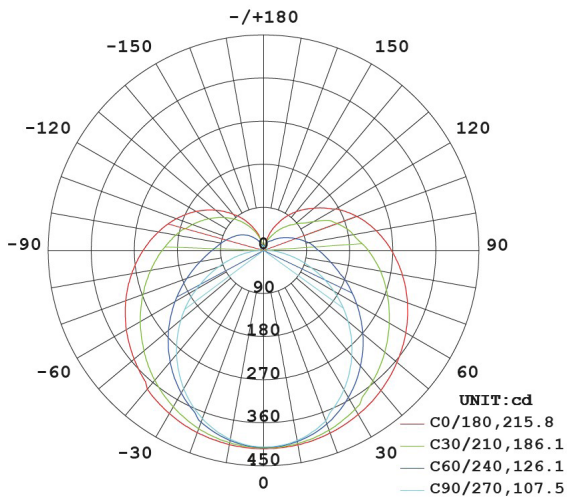

### Specifications

	SKU 398320	SKU 398313	SKU 398306
Input power	100-240V AC	100-240V AC	100-240V AC
Watts	9 Watt	9 Watt	9 Watt
Equivalent watts	18 Watt	18 Watt	18 Watt
Luminous flux	990 Lumen	990 Lumen	990 Lumen
Light color	Daylight white	Neutral white	Warm white
Color temperature	6000K	4000K	3000K
Color rendering index (CRI)	>80	>80	>80
Beam angle	320°	320°	320°
Powerfactor	>0.9	>0.9	>0.9
Energy label	A+	A+	A+
IP-rate	IP20	IP20	IP20
Dimmable	No	No	No
Material	Fire-proof nanoplastic V0	Fire-proof nanoplastic V0	Fire-proof nanoplastic V0
Dimensions	588 x 26 mm	588 x 26 mm	588 x 26 mm
Operation temperature	-25°C ~ 50°C	-25°C ~ 50°C	-25°C ~ 50°C
Switching cycles	100.000 cycles	100.000 cycles	100.000 cycles
Life span	30.000 hours	30.000 hours	30.000 hours
Certification	CE, EMC, RoHS, LM80	CE, EMC, RoHS, LM80	CE, EMC, RoHS, LM80
Warranty	3 years	3 years	3 years
EAN	7439628398320	7439628398313	7439628398306

## DATASHEET LED T8 NANO TUBES 60CM

**110 LM/WATT**

### Specification

	2feet	3feet	4feet	5feet
	588 Dimension	892 Dimension	1198 Dimension	1498 Dimension
A:	602mm	906mm	1212mm	1512mm
B:	588mm	892mm	1198mm	1498mm

### Beam angle