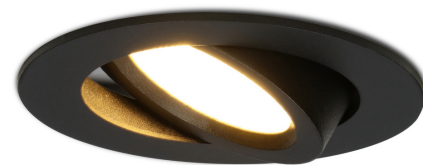

HOFTRONIC™

DATASHEET LED DOWNLIGHT ROME

BLACK

Specifications

SKU
396340

Input power	220-240V AC
Watts	6 Watt
Equivalent watts	50 Watt
Including light source	Yes
Replaceable light source	No
Dimmable	Yes
Luminous flux	500 Lumen
Light color	Extra warm white
Color temperature	2700K
Beam angle	40°
IP-rate	IP44
Suitable for	Indoor and Outdoor
Tiltable	Yes
Material	Aluminum
Color	Black
Base	Quick-connector
Energy label	A+
Life span	40.000 hours
Switching cycles	30.000 cycles
Outside diameter	Ø 87 mm
Diameter hole size	Ø 75 mm
Build-in depth	27 to 40 mm (max. tilt angle)
Certification	CCC, CE, RoHS, REACH, SAA
Warranty	5 years
EAN	7439628396340