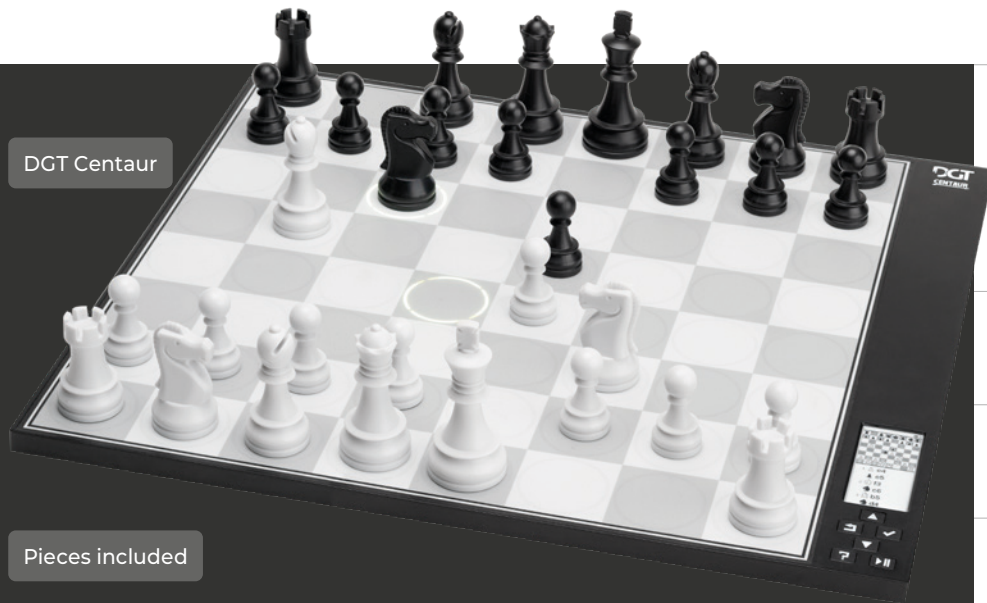

Other chess computers are no fun to play against because they have programs that are too strong even for Grandmasters. And setting a low playing level on such computers causes them to play in an unnatural way. DGT Centaur adjusts itself to your level and playing strength in a very human way.

The sensor board automatically knows where all the pieces are, so simply make your move and Centaur will respond by highlighting the squares to indicate its move.

Also available in a special see-through Crystal Edition.

DGT Centaur