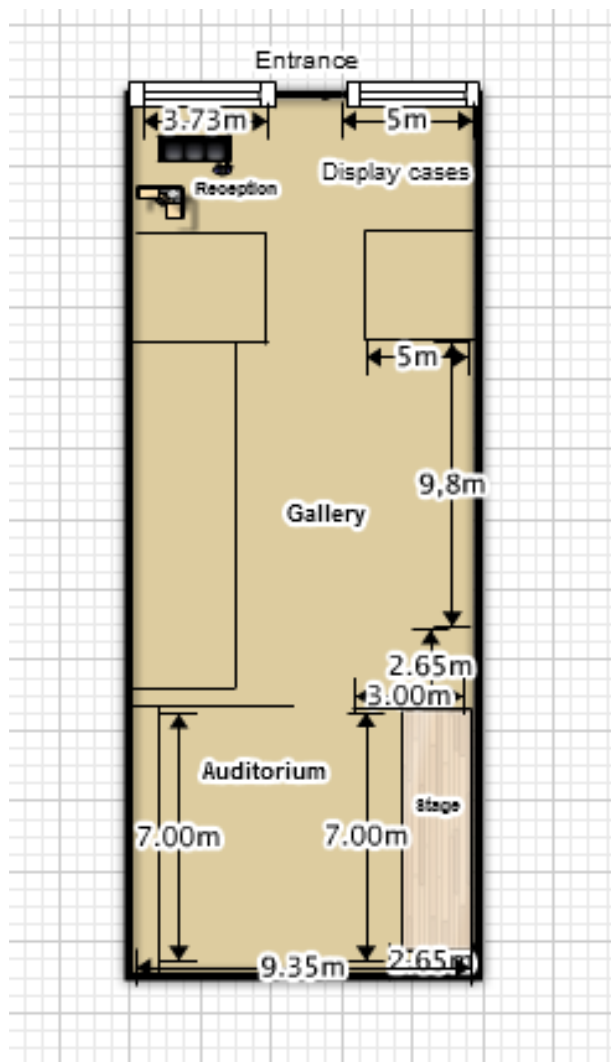

CZECH CENTRE SOFIA

RAKOVSKI 100
1000 SOFIA

TEL:
+ 359 879 639 350

E-MAIL:
CCSOFIA@CZECH.CZ

ADMINISTRATION
Monday – Friday: 10 a.m. – 5 p.m.

LIBRARY
Monday – Friday: 10 a.m. – 5 p.m.

GALLERY / CZECHDESIGN MAG
SHOP
Monday – Friday: 1 – 7 p.m.

**CZECH CENTRES PRESENT THE
CZECH REPUBLIC THROUGH
CULTURE, EDUCATION, BUSINESS,
AND TOURISM. CZECH CENTRES
OPERATE WITHIN THE MINISTRY
OF FOREIGN AFFAIRS OF THE
CZECH REPUBLIC.**