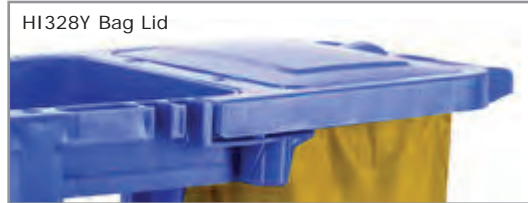

Janitorial Cleaning Trolley

- » Manufactured from durable plastic
- » Mobile on 2 x 200mm wheels at the back & 2 x 75mm swivel castors at the front
- » Complete with a removable, strong PVC sack
- » Shelf heights of 580 & 970mm

ProPlaz[®]
Plus

- » High quality hardwearing black plastic shelves with grey aluminium uprights
- » Ideal for healthcare environments
- » Lightweight & easy to clean
- » Mobile on 4 x 100mm swivel castors (2 with brakes)
- » Tray depth of 100mm
- » HIT32Y - comes complete with buckets which attach to the top shelf. Bucket sizes are: 200H x 350W x 240D mm & 470H x 350W x 240D mm