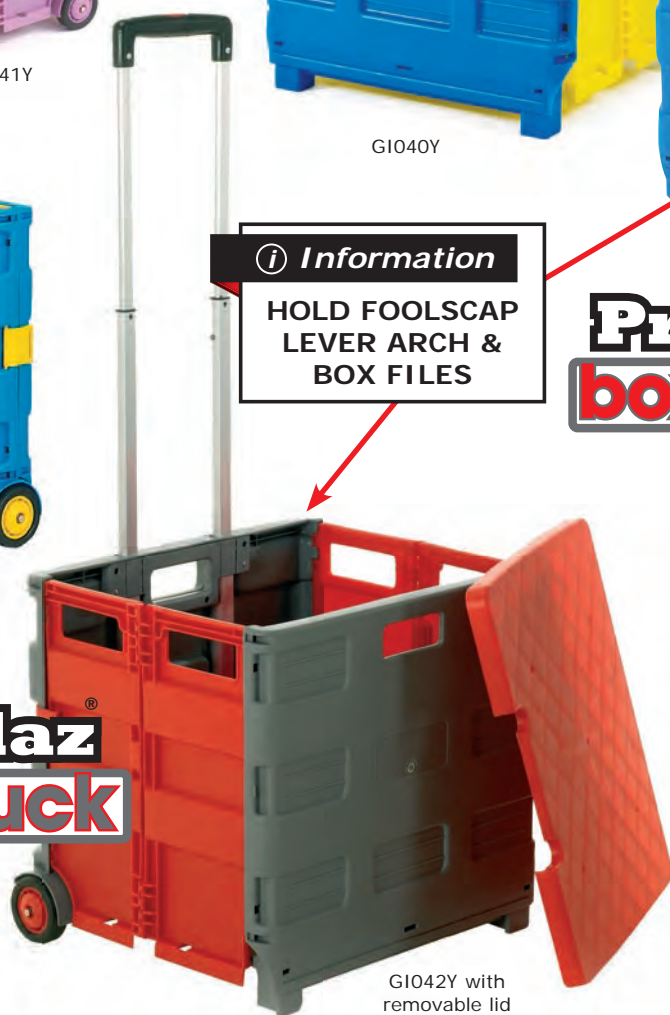

'ProPlaz®' Folding Box Trucks

- >> Durable plastic construction
- >> Opens & folds in seconds
- >> Folds flat for easy carrying & storage

**FROM ONLY
£22.45**

PRICES HELD

3 day delivery

NEXT DAY DELIVERY AVAILABLE
Call for details

**ProPlaz®
box truck**

i Information
HOLDS A4 FILES

PI041Y

GI040Y

GI041Y

i Information
HOLD FOOLSCAP LEVER ARCH & BOX FILES

**ProPlaz®
box truck**

Folding Box Trucks fold to a depth of just 85mm

i Information
STRONG CANVAS BAG CARRY & STORE YOUR TOOLS

BI045Y

**ProPlaz®
box truck**

GI042Y with removable lid

Description	Load Capacity	Overall Size - Open H x W x D mm	Overall Size - Folded H x W x D mm	Internal Size H x W x D mm	Weight kg	Model	Price (each) 1+	Price (each) 3+
Blue/Yellow	25 kg	850 x 375 x 325	410 x 375 x 85	290 x 345 x 270	3	GI040Y	£28.30	£25.80
Blue/Yellow	35 kg	990 x 460 x 390	470 x 460 x 85	350 x 395 x 330	4	GI041Y	£33.95	£31.50
Black	35 kg	990 x 460 x 390	470 x 460 x 85	350 x 395 x 330	4	BI041Y	£31.85	£29.15
Black with Compartment Bag	35 kg				5	BI045Y	£47.75	£44.20
Pink	35 kg	990 x 460 x 390	470 x 460 x 85	350 x 395 x 330	4	PI041Y	£24.95	£22.45
Grey/Red with removable lid	35 kg	990 x 460 x 390	470 x 460 x 85	350 x 395 x 330	5	GI042Y	£37.50	£35.30