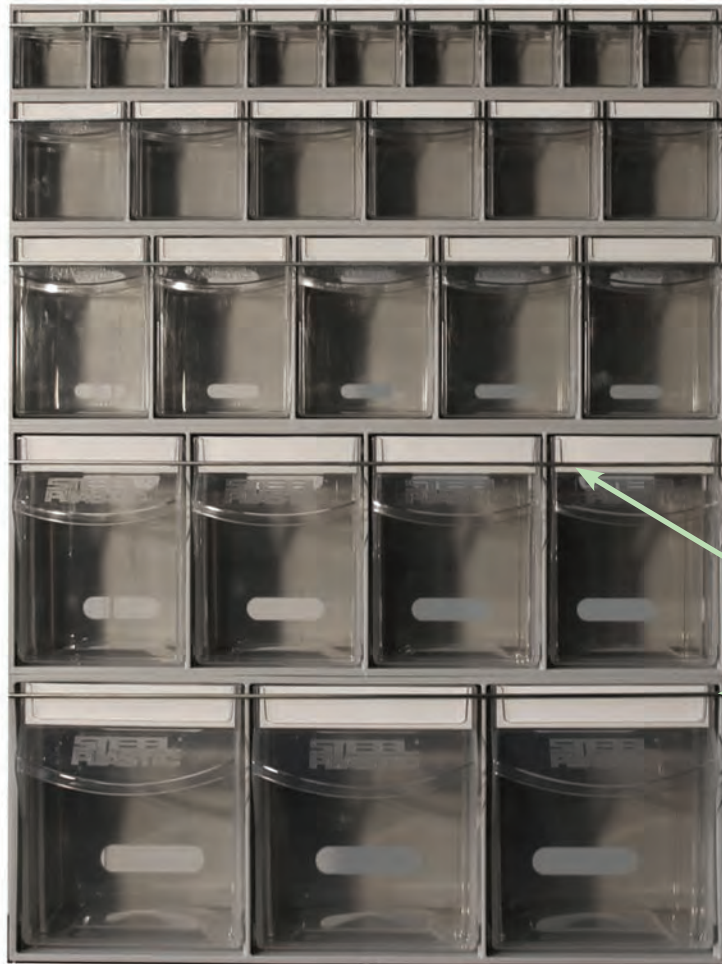

Small Parts Storage & Containers

Viewbins

- » Store stock in a flexible, dust free environment
- » High visibility, quality & density system
- » Bins tilt forward for access & are easily removable
- » One width with various heights & depths
- » Incorporates keyhole slots for easy wall mounting
- » Viewbins come complete with locking bars

ViewBin 9

ViewBin 6

ViewBin 5

ViewBin 4

ViewBin 3

i Information

PERFECT FOR VAN STORAGE WHEN USED WITH THE LOCKING BARS

Description	Overall Size W x D x H mm	Model	Price
ViewBin 9	600 x 68 x 76	VB9	£11.17
ViewBin 6	600 x 94 x 112	VB6	£13.50
ViewBin 5	600 x 135 x 164	VB5	£19.67
ViewBin 4	600 x 177 x 206	VB4	£26.25
ViewBin 3	600 x 214 x 240	VB3	£31.67

Shelf Units

- » Complete with robust bins
- » Loading per shelf: 60kg UDL
- » Bin sizes: SSU 112
129H x 160W x 250D mm
- » Bin sizes: SSU 114
167H x 220W x 355D mm

BIN COLOUR OPTIONS

- Red
- Blue
- Green

specify when ordering

i Information

COMPLETE WITH ROBUST BINS

SSU 114

SSU 112

Overall Size W x D x H mm	Contents	Model	Price
1000 x 300 x 2000	45 x Eco Bins 112	SSU 112	£161.21
1000 x 300 x 2000	36 x Eco Bins 114	SSU 114	£195.58