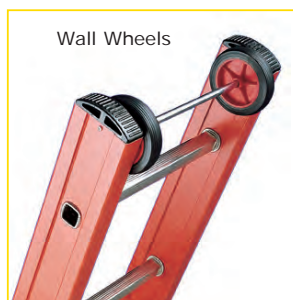

Aluminium & Glass Fibre Steps/Ladders

Glass Fibre Wide Steps

- » Certified to EN 131 Professional
- » Manufactured from a glass fibre frame with aluminium treads
- » Wheels at the back of the unit make this range of steps easy to manoeuvre
- » The unit incorporates a safety chain at the front of the platform for increased safety
- » Platform size: 400W x 600D mm

Information

INSULATED TO 30,000 VOLTS

No. of Treads	Open Height mm	Platform Height mm	Closed Height mm	Weight kg	Model	Price
2	1410	380	1570	8	GLF72Z	£362.90
3	1620	610	1780	9	GLF73Z	£400.00
4	1840	830	1980	11	GLF74Z	£438.10
5	2050	1050	2220	14	GLF75Z	£472.40
6	2260	1260	2490	16	GLF76Z	£516.20
7	2470	1480	2730	18	GLF77Z	£568.60
8	2700	1710	2960	20	GLF78Z	£618.10

No. of Rungs	Closed Length mm	Extended Length mm	Overall Height in Δ position mm	Weight kg	Model	Price
3 x 8	2400	5470	2300	21	SV-V3-3x8	£809.05
3 x 10	3000	7450	2900	32	SV-V3-3x10	£1109.85

SV-V3-3x8